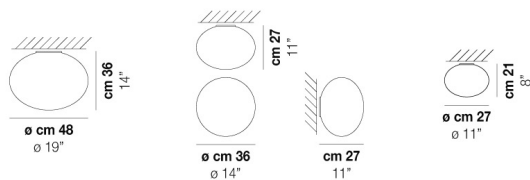

VOLUME	Mc 0,16
GROSS WEIGHT	Kg 6,5
NET WEIGHT	Kg 3,5

[download](#)

SHADE FINISHING

BCST

FRAME FINISHING

BC

OTHER VERSION AVAILABLE

Click on the version to go to the web version of the product