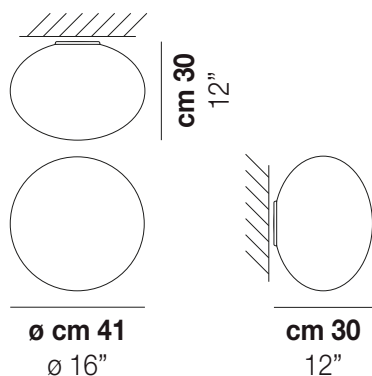

LUCCIOLA PL M

TECHNICAL DATA:

CERTIFICATIONS:

LIGHT SOURCES

Power	Voltage/Frequency	Base	Light Source
3x60W	120V/60HZ	E26	
LED 2700K DIM2	1x12 W	120V/60HZ	Led 12 W 1700 lm 2700 K 24 V DIM2 Phase Cut
LED 2700K DIM3	1x12 W	120V/60HZ	Led 12 W 1700 lm 2700 K 24 V DIM3 0-10V Push
LED 3000K DIM2	1x12 W	120V/60HZ	Led 12 W 1700 lm 3000 K 24 V DIM2 Phase Cut
LED 3000K DIM3	1x12 W	120V/60HZ	Led 12 W 1700 lm 3000 K 24 V DIM3 0-10V Push

VOLUME	Mc 0,16
GROSS WEIGHT	Kg 6,5
NET WEIGHT	Kg 3,5

[download](#)

SHADE FINISHING

BCST

FRAME FINISHING

BC