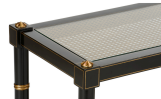

WILDWOOD CHELSEA HOUSE

385699 • Conner Cane Console - Black

32.75h x 60w x 16d

Wood

Black/Natural/Clear

Bring an elegant accent to your home. The Conner Console Table in black is adorned with gold hand-painted detailing around the edge of the bamboo-inspired legs and natural caned shelf. Perfect for any room that needs a dramatic color. Designed by Bill Cain.