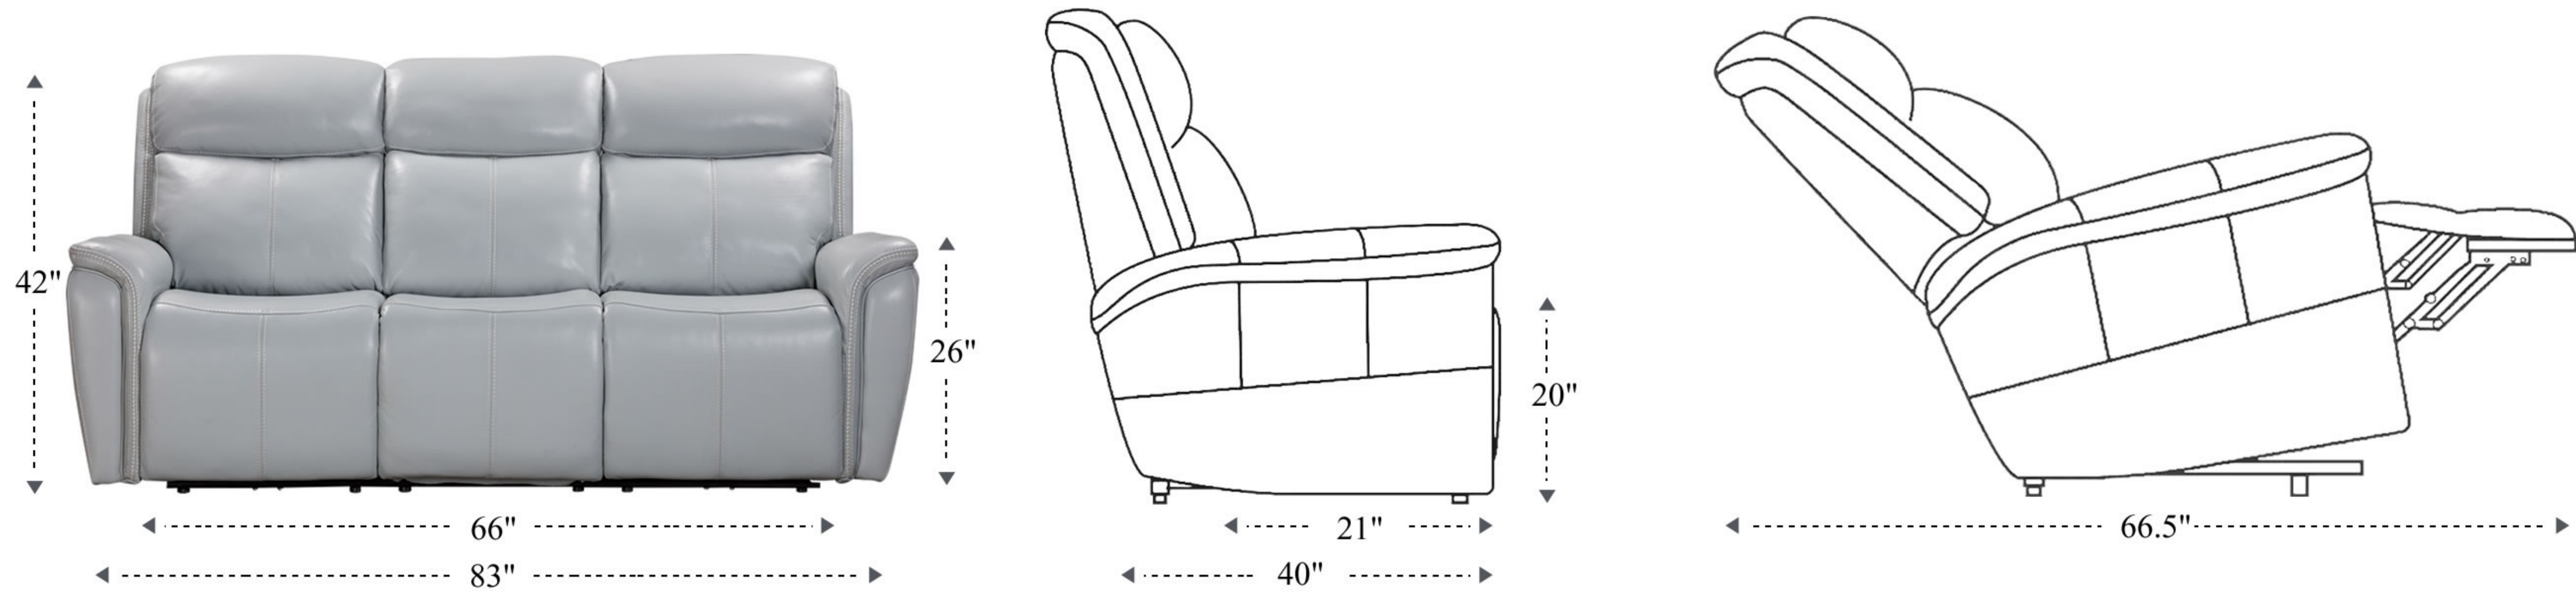

## Power Reclining Sofa

Overall Dimensions	83" x 40" x 42"
Overall Width	83"
Overall Depth	40"
Overall Height	42"
Overall Weight	254.1 lbs.
Fully Reclined	66.5"
Distance from Wall	4.5"
Back of Seat to end of Chaise	39"
Leg Height (Distance from Foot Rest to Floor in Full Recline)	21"
Head Height (Distance from Headrest to Floor in Full Recline)	33"

Seat Width	22"
Seat Depth	21"
Seat Height	20"
Arm Width	9"
Arm Depth	23"
Arm Height	26"
Back Width	24"
Back Height	29"
Headrest Extended from Back	6.5"

# MCAS#812PH Glider Recliner

Overall Dimensions	38" x 40" x 42"
Overall Width	38"
Overall Depth	40"
Overall Height	42"
Overall Weight	116.6 lbs.
Fully Reclined	66.5"
Distance from Wall	5"
Back of Seat to end of Chaise	39"
Leg Height (Distance from Foot Rest to Floor in Full Recline)	21"
Head Height (Distance from Headrest to Floor in Full Recline)	33"

Seat Width	22"
Seat Depth	21.5"
Seat Height	20.5"
Arm Width	9"
Arm Depth	23"
Arm Height	26.25"
Back Width	26"
Back Height	25.5"
Headrest Extended from Back	6.5"