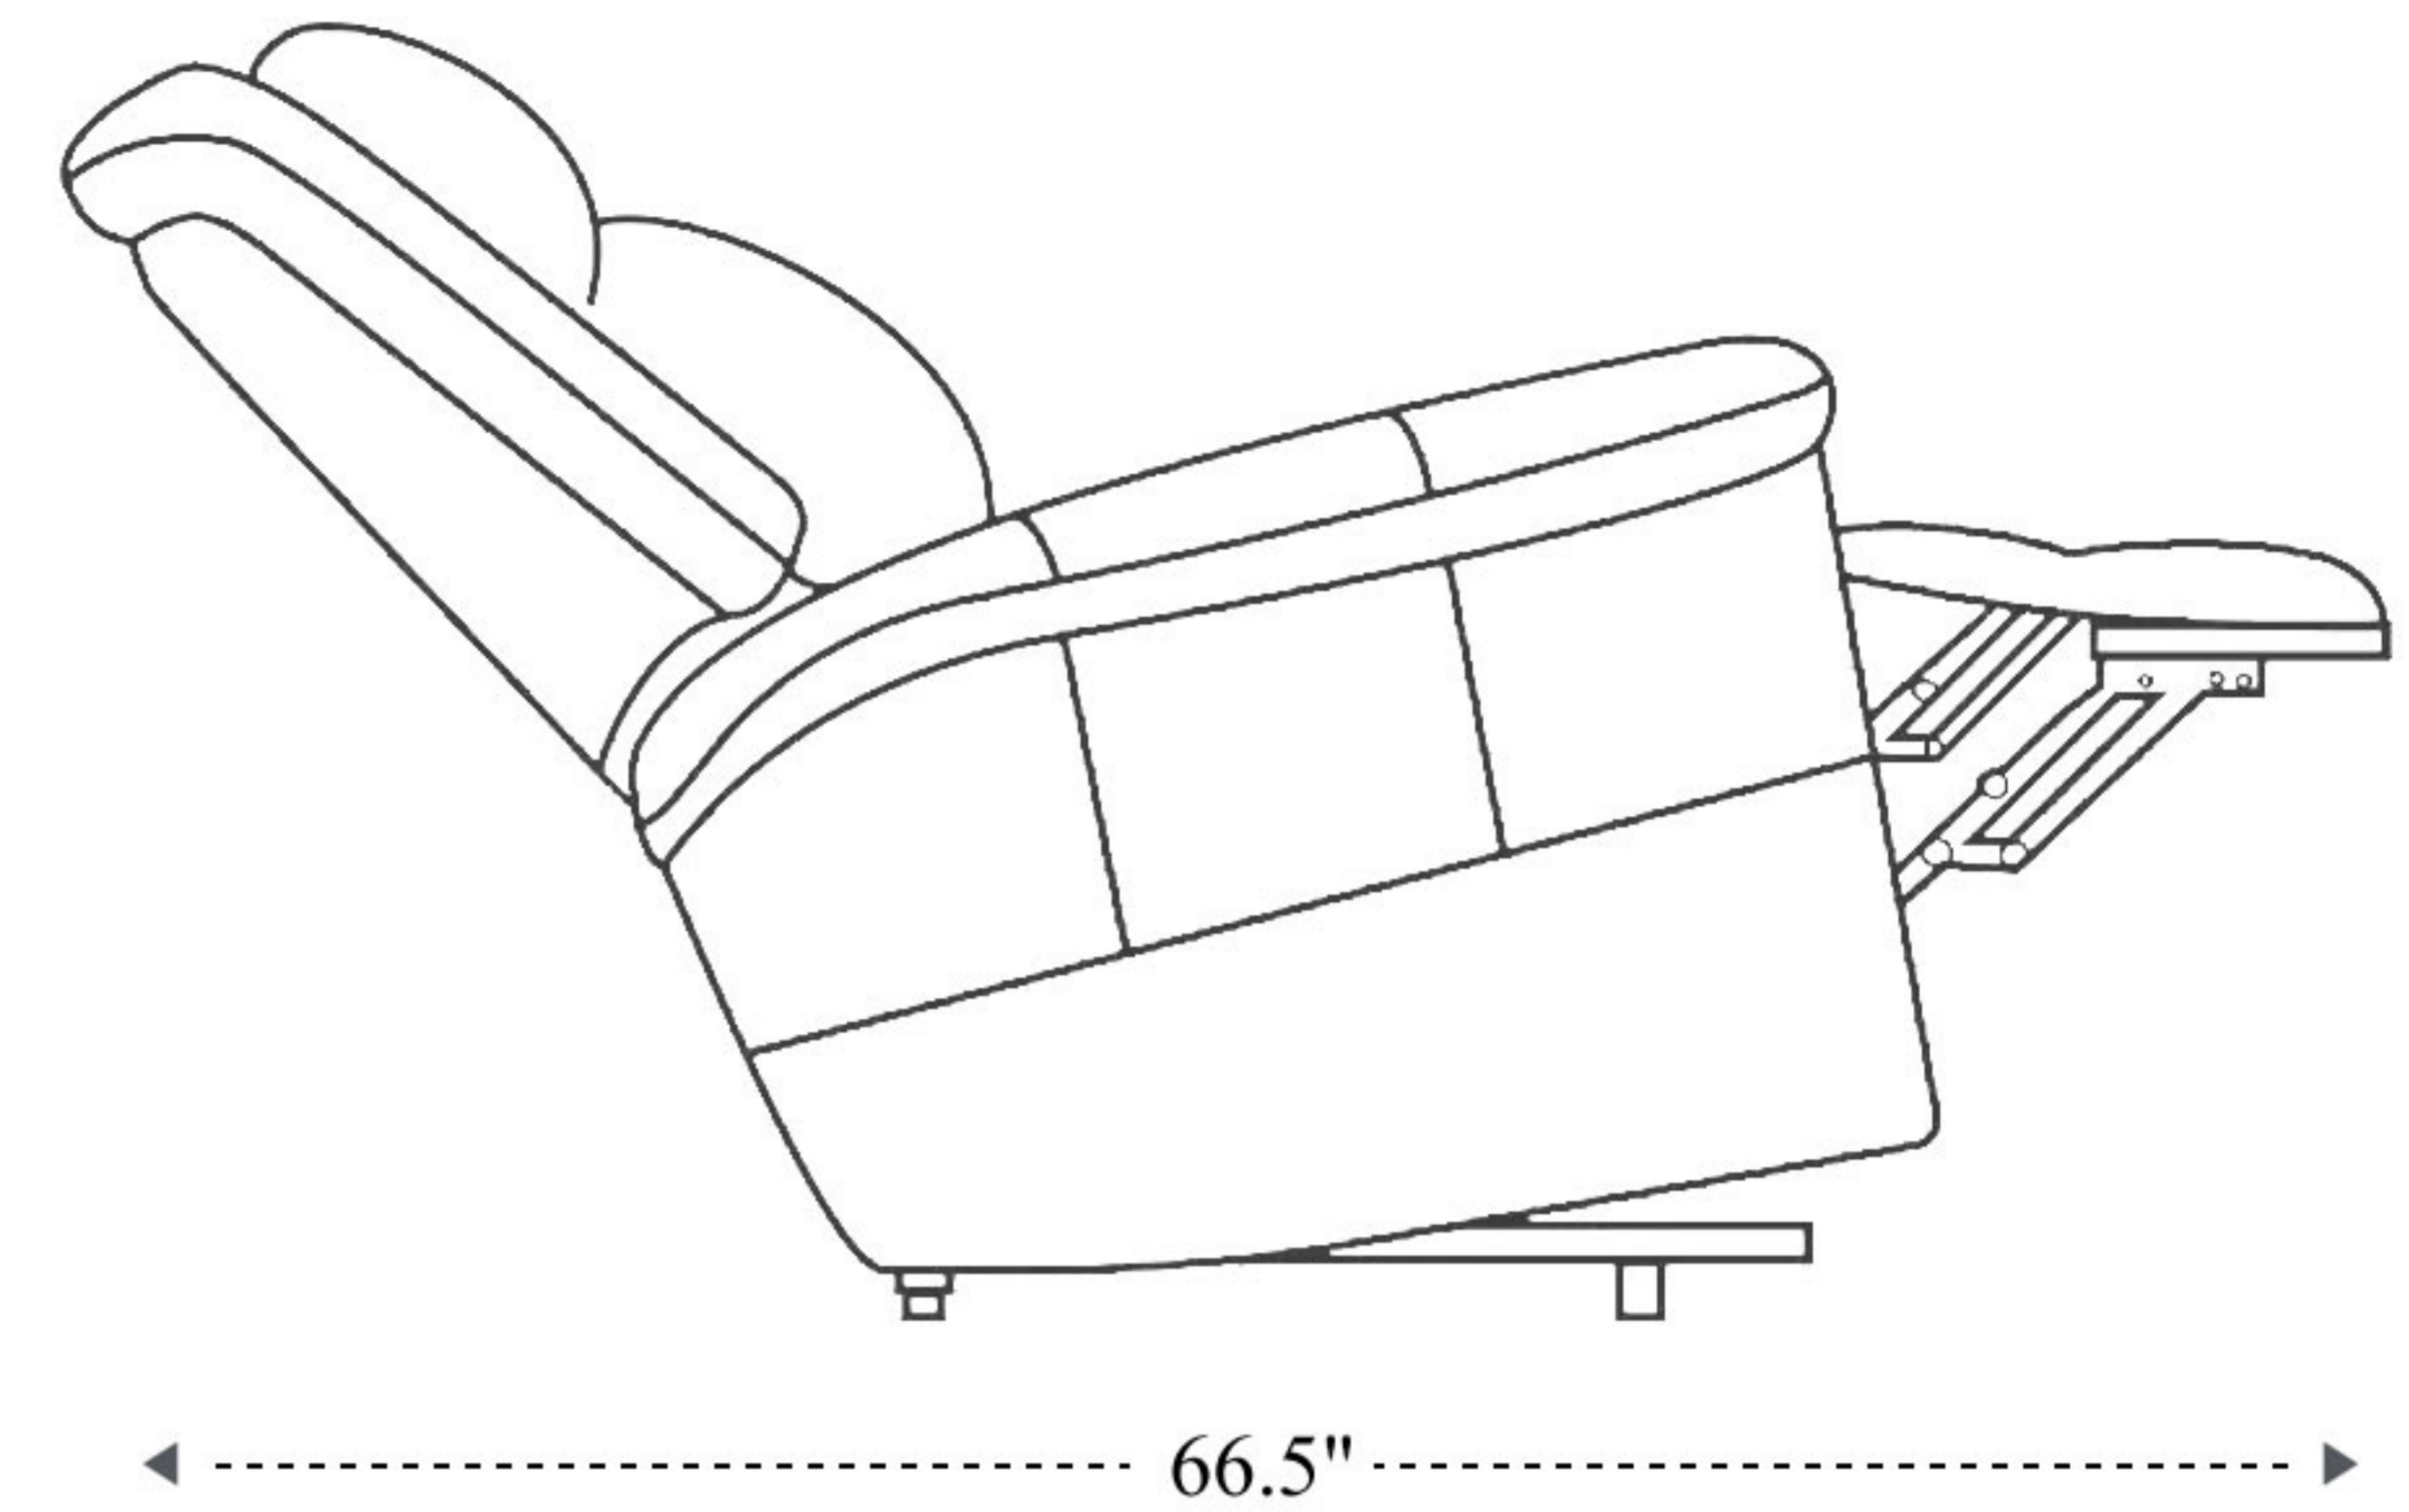

## Power Reclining Sofa

Overall Dimensions	83" x 40" x 42"
Overall Width	83"
Overall Depth	40"
Overall Height	42"
Overall Weight	254.1 lbs.
Fully Reclined	66.5"
Distance from Wall	4.5"
Back of Seat to end of Chaise	39"
Leg Height (Distance from Foot Rest to Floor in Full Recline)	21"
Head Height (Distance from Headrest to Floor in Full Recline)	33"

Seat Width	22"
Seat Depth	21"
Seat Height	20"
Arm Width	9"
Arm Depth	23"
Arm Height	26"
Back Width	24"
Back Height	29"
Headrest Extended from Back	6.5"

# MCAS#812PH Glider Recliner

Overall Dimensions	38" x 40" x 42"
Overall Width	38"
Overall Depth	40"
Overall Height	42"
Overall Weight	116.6 lbs.
Fully Reclined	66.5"
Distance from Wall	5"
Back of Seat to end of Chaise	39"
Leg Height (Distance from Foot Rest to Floor in Full Recline)	21"
Head Height (Distance from Headrest to Floor in Full Recline)	33"

Seat Width	22"
Seat Depth	21.5"
Seat Height	20.5"
Arm Width	9"
Arm Depth	23"
Arm Height	26.25"
Back Width	26"
Back Height	25.5"
Headrest Extended from Back	6.5"