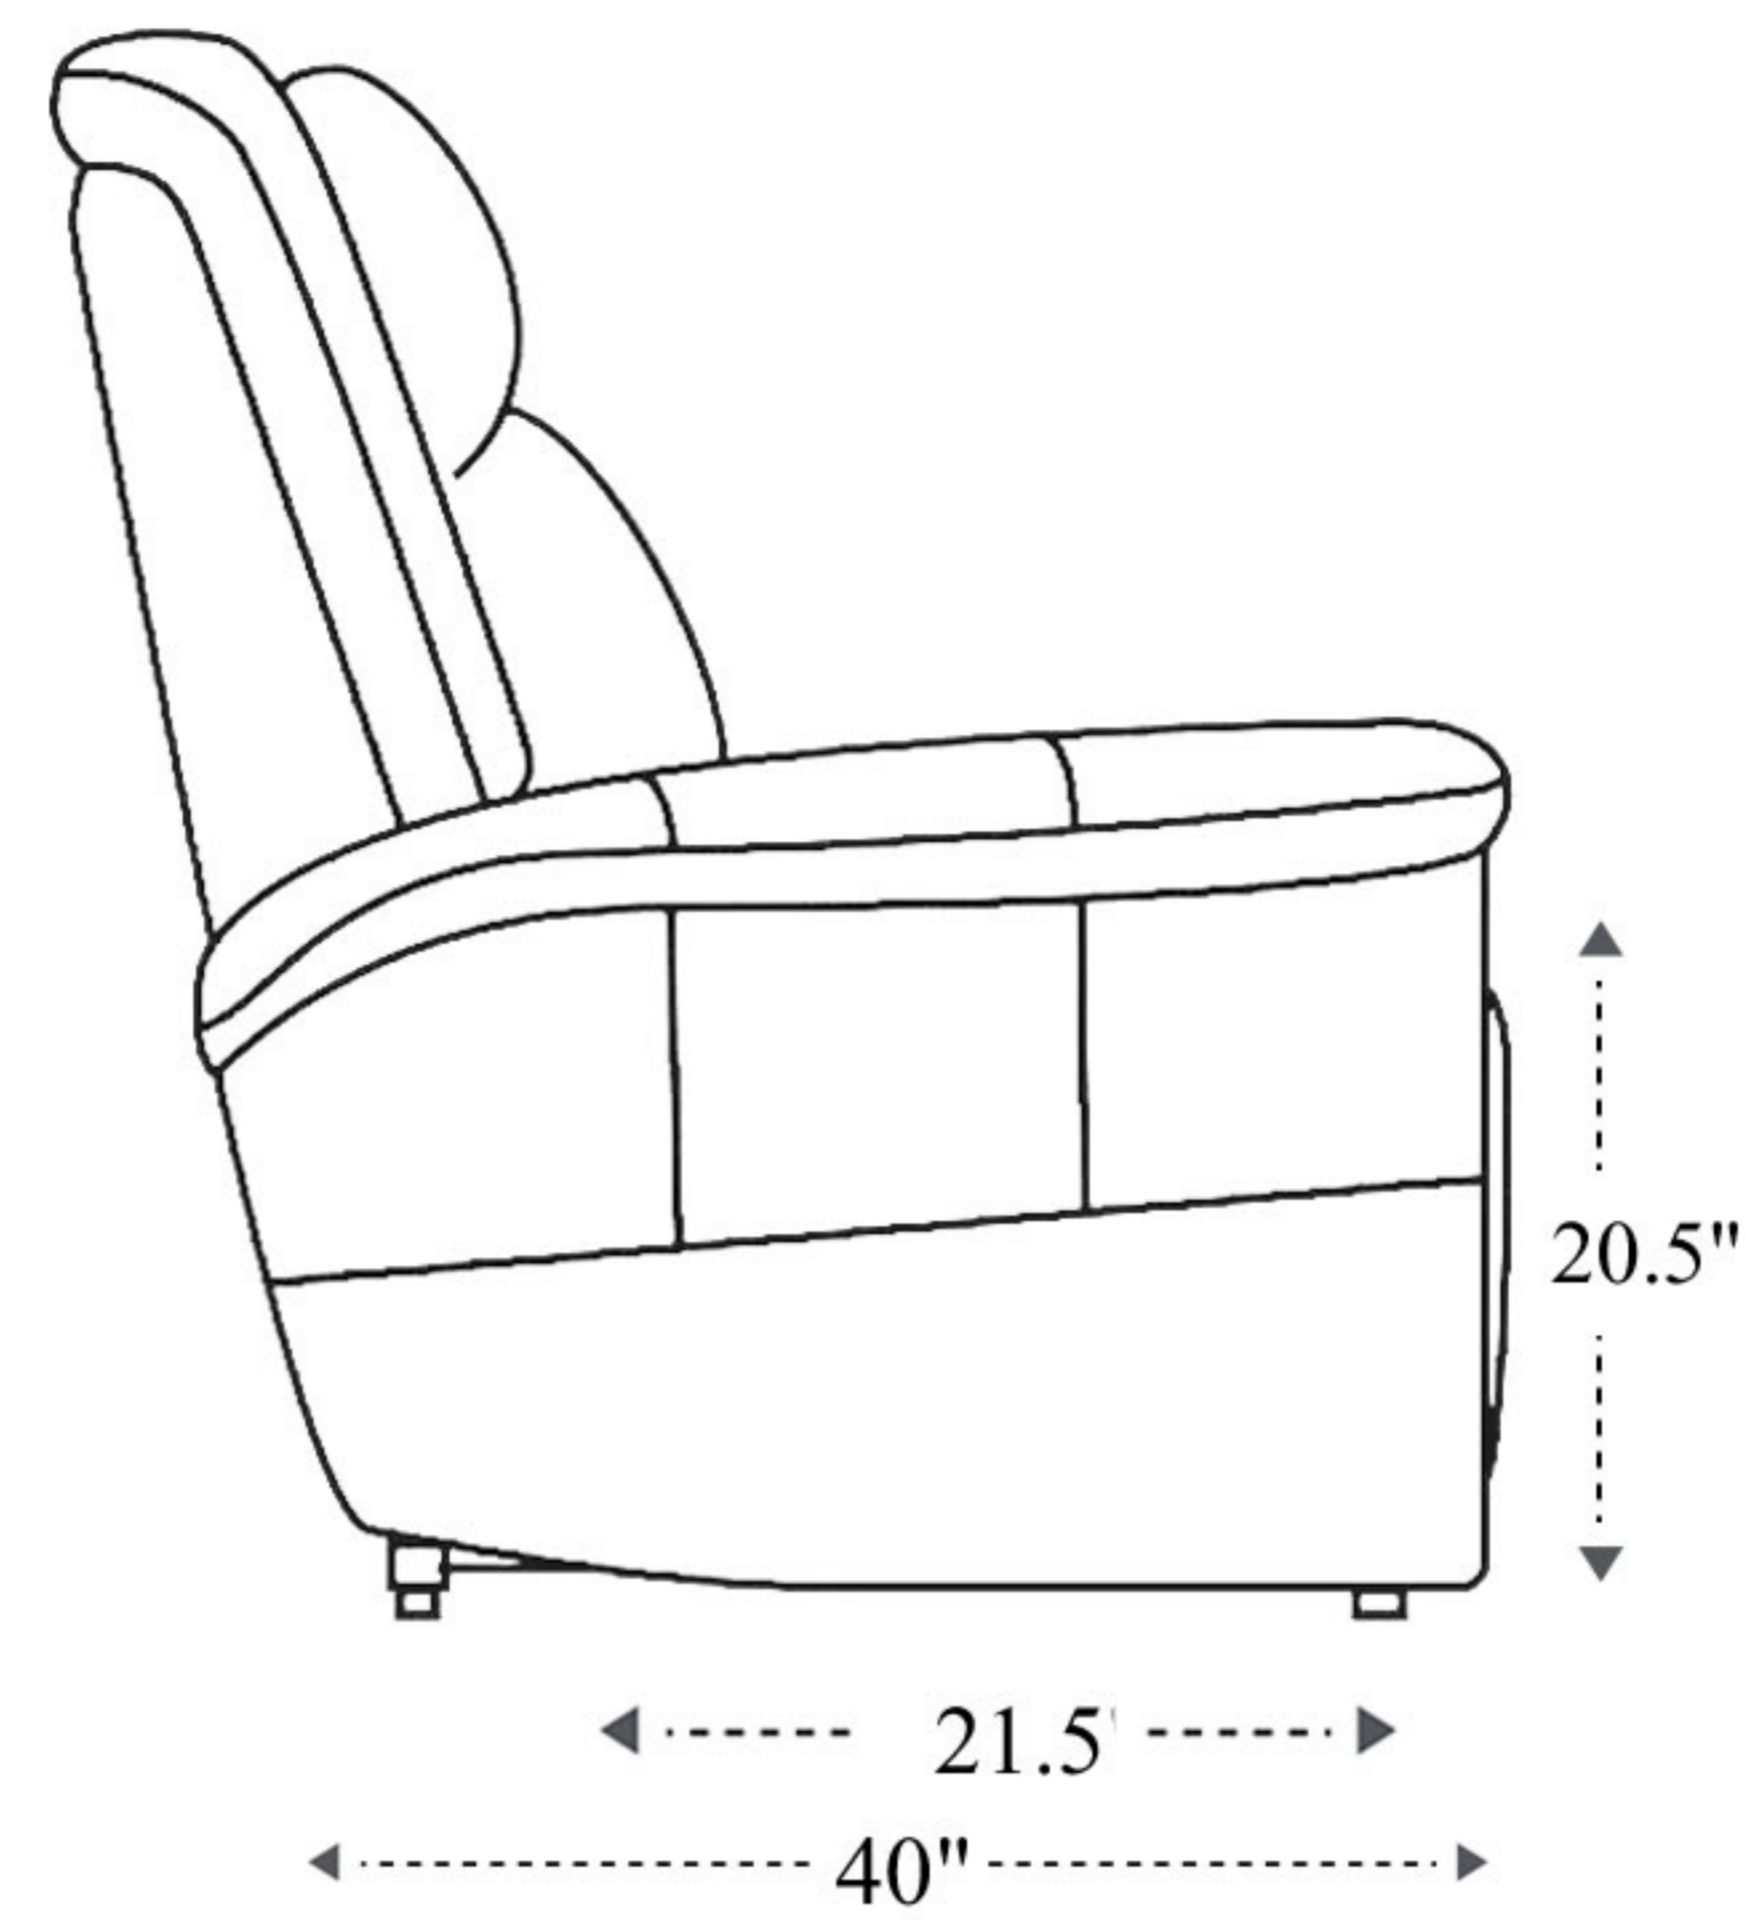

## Power Reclining Sofa

Overall Dimensions	83" x 40" x 42"
Overall Width	83"
Overall Depth	40"
Overall Height	42"
Overall Weight	254.1 lbs.
Fully Reclined	66.5"
Distance from Wall	4.5"
Back of Seat to end of Chaise	39"
Leg Height (Distance from Foot Rest to Floor in Full Recline)	21"
Head Height (Distance from Headrest to Floor in Full Recline)	33"

Seat Width	22"
Seat Depth	21"
Seat Height	20"
Arm Width	9"
Arm Depth	23"
Arm Height	26"
Back Width	24"
Back Height	29"
Headrest Extended from Back	6.5"

# MCAS#812PH Glider Recliner

Overall Dimensions	38" x 40" x 42"
Overall Width	38"
Overall Depth	40"
Overall Height	42"
Overall Weight	116.6 lbs.
Fully Reclined	66.5"
Distance from Wall	5"
Back of Seat to end of Chaise	39"
Leg Height (Distance from Foot Rest to Floor in Full Recline)	21"
Head Height (Distance from Headrest to Floor in Full Recline)	33"

Seat Width	22"
Seat Depth	21.5"
Seat Height	20.5"
Arm Width	9"
Arm Depth	23"
Arm Height	26.25"
Back Width	26"
Back Height	25.5"
Headrest Extended from Back	6.5"