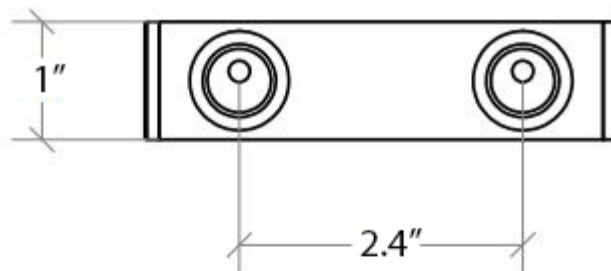

Skuara 52810.29

Features

- Towel Bar and Accessories Holder
- Polished Chrome Finish
- Solid Brass Base
- Premium Metal Construction for Durability and Reliability
- Installation Hardware Included
- Towel Bar to be Combined with (Optional) Tumbler, Soap Dish, and Soap Dispenser
- Features Space-Saving Design
- Designer Collection
- Italian Design

SKU# | Option:

- Skuara 52810.29 | Polished Chrome

Finishes:

Polished Chrome

Related Items:

- Skuara 52805 | Toilet Brush Holder

* WS Bath Collections reserves the right to revise dimensions or information on this sheet without notice

Collection Skuara	Model Skuara 52810.29	Dimensions Metric <i>1 inch = 2.54 cm</i> <i>1 inch = 25.4 mm</i>	 1051 Lea Drive - Collegeville, PA 19426 Tel. 215 513 9400 - Fax 610 831 0215 www.ws bathcollections.com - info@ws bathcollections.com
-----------------------------	-----------------------------------	--	---

Collection
Skudara

Model |
Skudara 52810.29

Dimensions Metric

1 inch = 2.54 cm
1 inch = 25.4 mm

WS[®]
BATH
COLLECTIONS

1051 Lea Drive - Collegeville, PA 19426
Tel. 215 513 9400 - Fax 610 831 0215

www.ws bathcollections.com - info@ws bathcollections.com