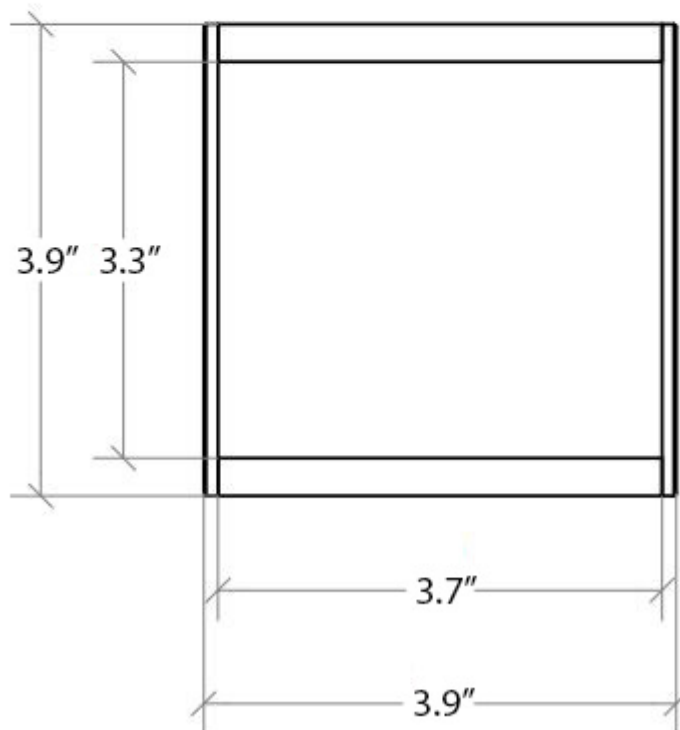

Skuara 52810.29

Features

- Towel Bar and Accessories Holder
- Polished Chrome Finish
- Solid Brass Base
- Premium Metal Construction for Durability and Reliability
- Installation Hardware Included
- Towel Bar to be Combined with (Optional) Tumbler, Soap Dish, and Soap Dispenser
- Features Space-Saving Design
- Designer Collection
- Italian Design

SKU# | Option:

- Skuara 52810.29 | Polished Chrome

Finishes:

Polished Chrome

Related Items:

- Skuara 52805 | Toilet Brush Holder

* WS Bath Collections reserves the right to revise dimensions or information on this sheet without notice

Collection Skuara	Model Skuara 52810.29	Dimensions Metric <i>1 inch = 2.54 cm</i> <i>1 inch = 25.4 mm</i>	 1051 Lea Drive - Collegeville, PA 19426 Tel. 215 513 9400 - Fax 610 831 0215 www.ws bathcollections.com - info@ws bathcollections.com
-----------------------------	-----------------------------------	--	---

Collection
Skudara

Model |
Skudara 52810.29

Dimensions Metric

1 inch = 2.54 cm
1 inch = 25.4 mm

WS[®]
BATH
COLLECTIONS

1051 Lea Drive - Collegeville, PA 19426
Tel. 215 513 9400 - Fax 610 831 0215

www.ws bathcollections.com - info@ws bathcollections.com