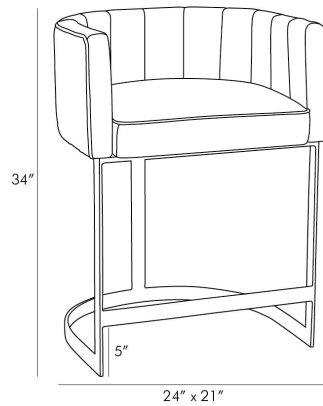

ARTERIORS

TATUM COUNTER STOOL

6937

H: 34 IN, W: 24 IN, D: 21 IN

Graphite

Contract Suitable As Is

Drawing on the modernity of contemporary design our Tatum Counter Stool showcases a modish yet timeless profile. The top-grain graphite leather in combination with antique brass modernizes the half-circle shape that echoes the design of traditional tub-style chairs.

APPEARANCE

Material	Brass, Leather
Finish	Antique Brass, Graphite
Finish Will Vary	true
Top Coat/Sealant	false

DIMENSIONS

Foot Print	W: 24 IN, D: 21 IN
Seat Back Height	8 IN
Seat	W: 20 IN, D: 19.5 IN

SHIPPING