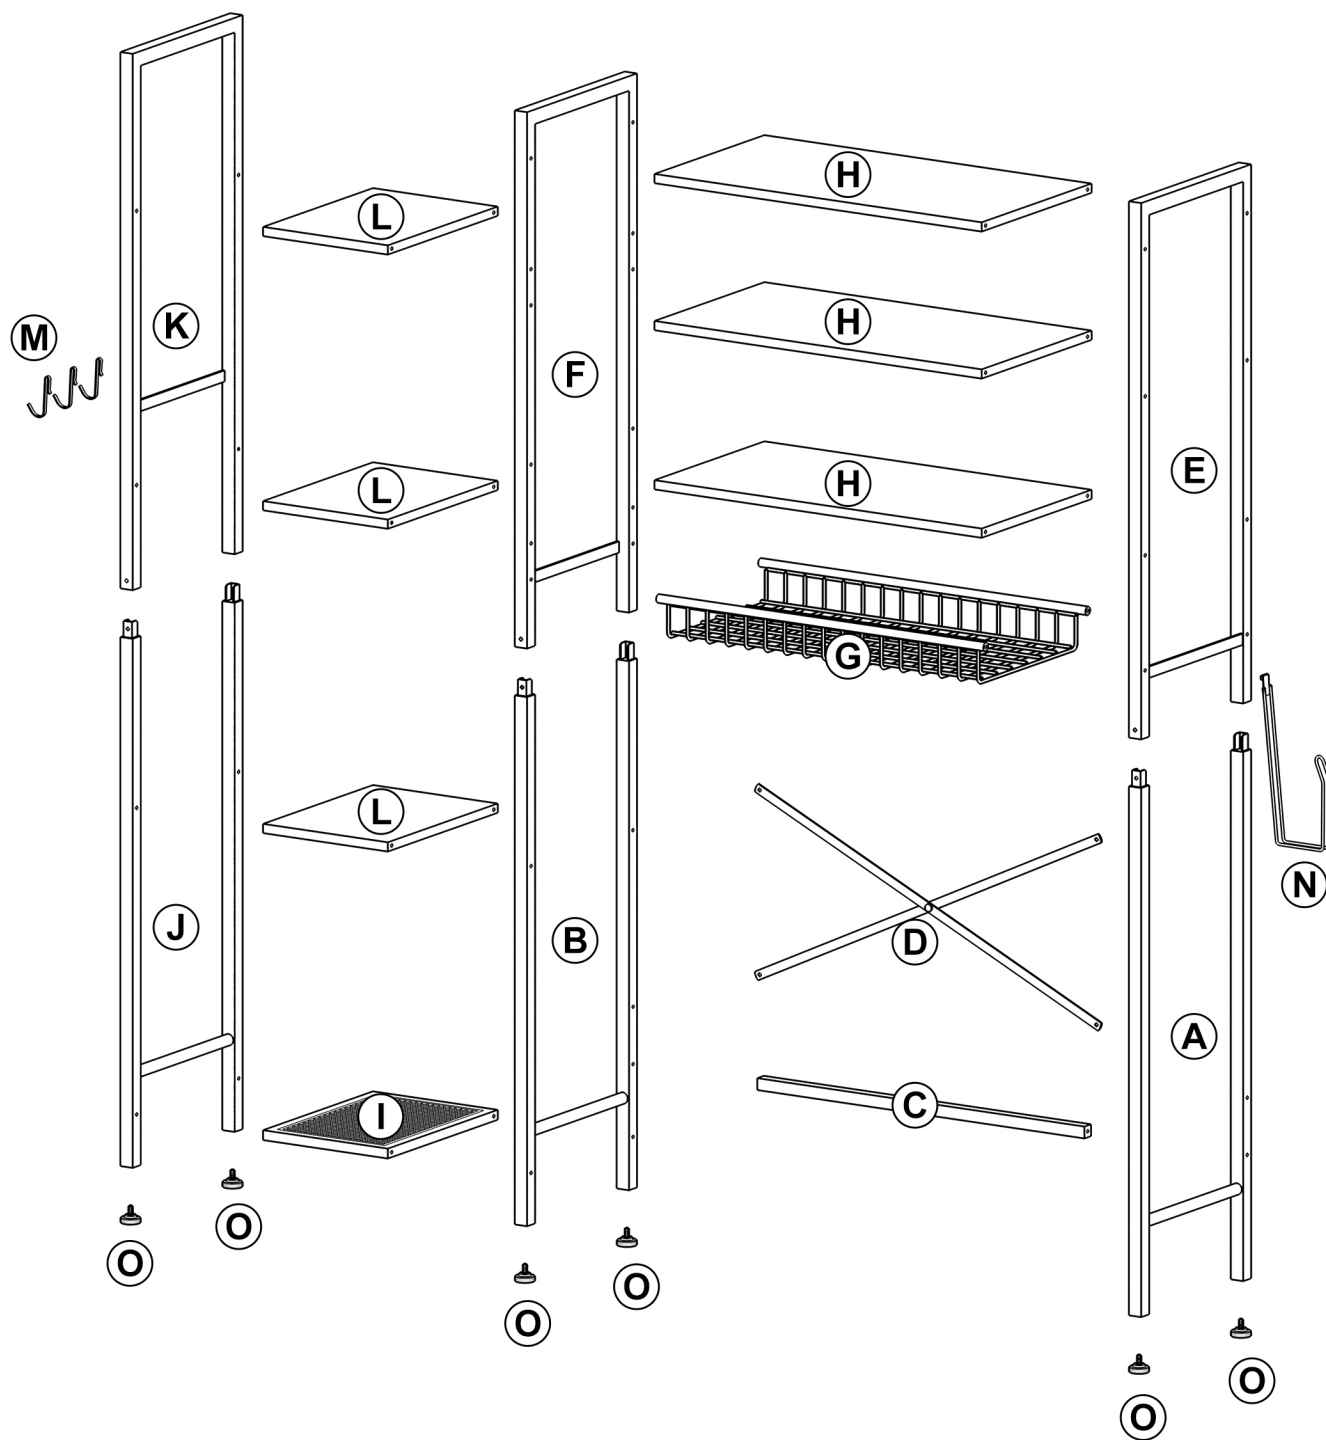

HTS-02 Over the toilet rack

The assembly instructions

Thank you for purchasing our products, please read the instructions carefully before you assemble the product, please do not hesitate to contact us if there is assembly problem, there will be someone to guide assembly.

● Product accessories

● Accessories List

<p>A 1 pc</p> 	<p>B 1 pc</p> 	<p>C 1 pc</p> 	<p>D 1 pc</p> 
<p>E 1 pc</p> 	<p>F 1 pc</p> 	<p>G 1 pc</p> 	<p>H 3 pcs</p> 
<p>I 1 pc</p> 	<p>J 1 pc</p> 	<p>K 1 pc</p> 	<p>L 3 pcs</p> 
<p>M 3 pcs</p> 	<p>N 1 pc</p> 	<p>O 6 pcs</p> 	<p>1 10 pcs</p> 
<p>2 10 pcs</p> 	<p>3 24 pcs</p> 	<p>4 1 pc</p> 	<p>5 2 pcs</p> 

● Assemble steps

● Step 1

A	B	C	D
			
X1	X1	X1	X1

1	2	4
		
X2	X4	X1

● Step 2

E	F	G	H
			
X1	X1	X1	X3

1	3	4
		
X4	X12	X1

● Step 3

2	4
	
X4	X1

● Step 4

Ⓛ	ⓐ	Ⓚ	Ⓛ
			
X1	X1	X1	X3
①	②	③	④
			
X4	X2	X12	X1

⚠ Note:
Here the flat iron
faces outwards!

● Step 5

M	N	O	5
 X3	 X1	 X6	 X2

E-mail: support@kalrin.com | Website: www.kalrin.com