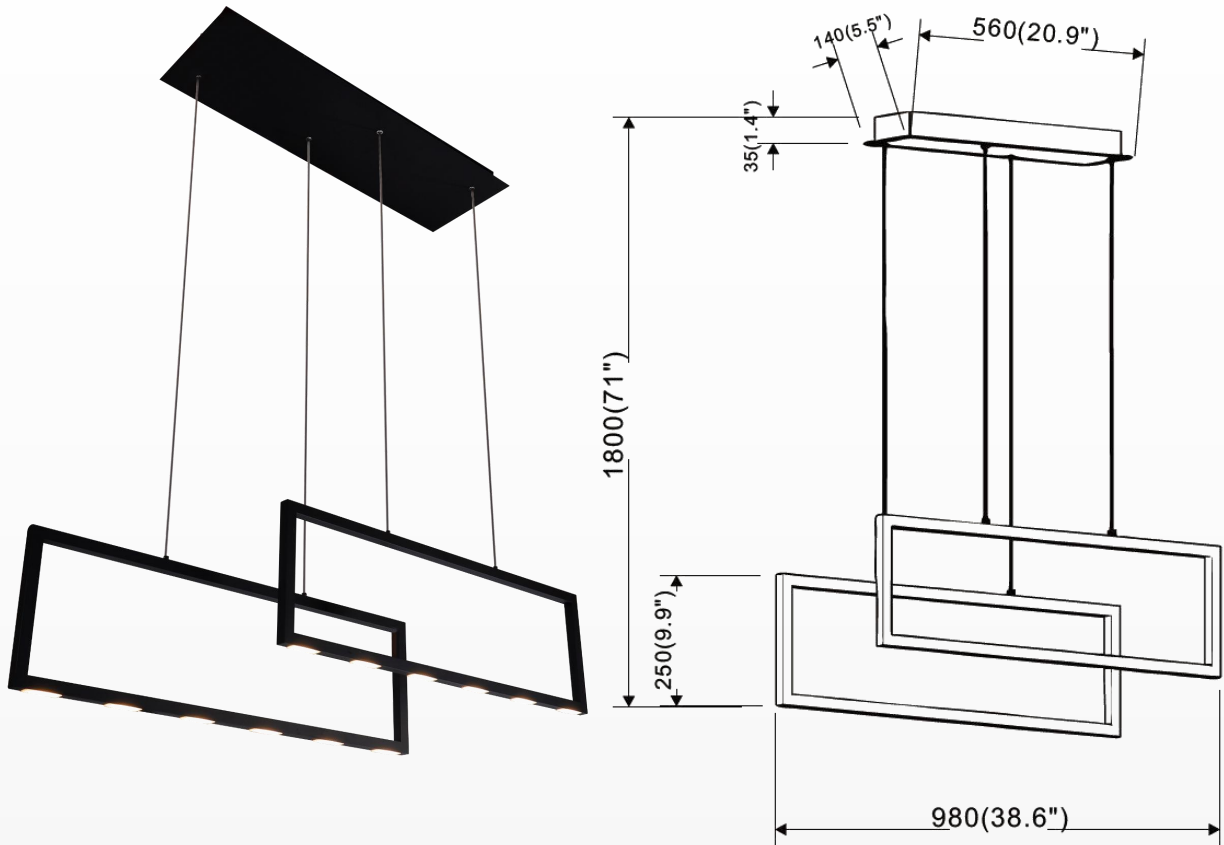

LED Chandeliers Lights

SPECIFICATION

- Dimension: 38.6"×5.5"×71"
- Wattage: 38W
- Voltage: 120V
- Temp: 3000K
- Lumens: 1900LM
- Dimmable: ELV , DIMMING 5%-100%
- CRI: > 80
- Material : Iron+Aluminum+Diffuser
- Lifespan : 50000hs
- Warranty: 3 years
- Operation temperature : -20°C-40°C

AVAILABLE FINISH

Black

WHAT'S IN THE BOX:

mounting bracket; plastic anchors;
anchor screws; outlet screws;
wire connectors, ground screw,
canopy screw, gloves