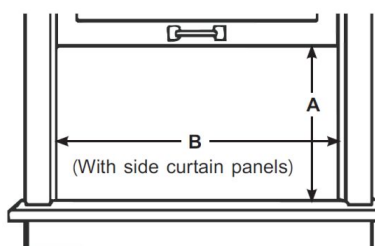

Product Dimensions	
Unit Dimension W x H x D (mm)	470×330×408
Net Weight (kg) (kits not included)	20.6
Unit Dimension WxHxD (inch)	18.50×13×16.10
Net Weight (lb)(kits not included)	45.4
Package Dimension W x H x D (mm)	560x375x510
Shipping Weight (kg)	26
Package Dimension W x H x D (inch)	22x14.8x20.1
Shipping Weight (lb)	57.3
Product	
Parts & Labor	Two years
UPC	850081340850

Note:

*: Rated Amps(A) / accorded UL 60335 Safety

Product Images

Sleek Design with Touch Control

Window Opening

A: 13 3/5" (34.5cm) min

B: 24 1/2" (62.2cm) - 39" (99.1cm)

All product, product specifications, and data are subject to change without notice to improve reliability, function, design or otherwise. ©2021 Hisense USA, All rights reserved