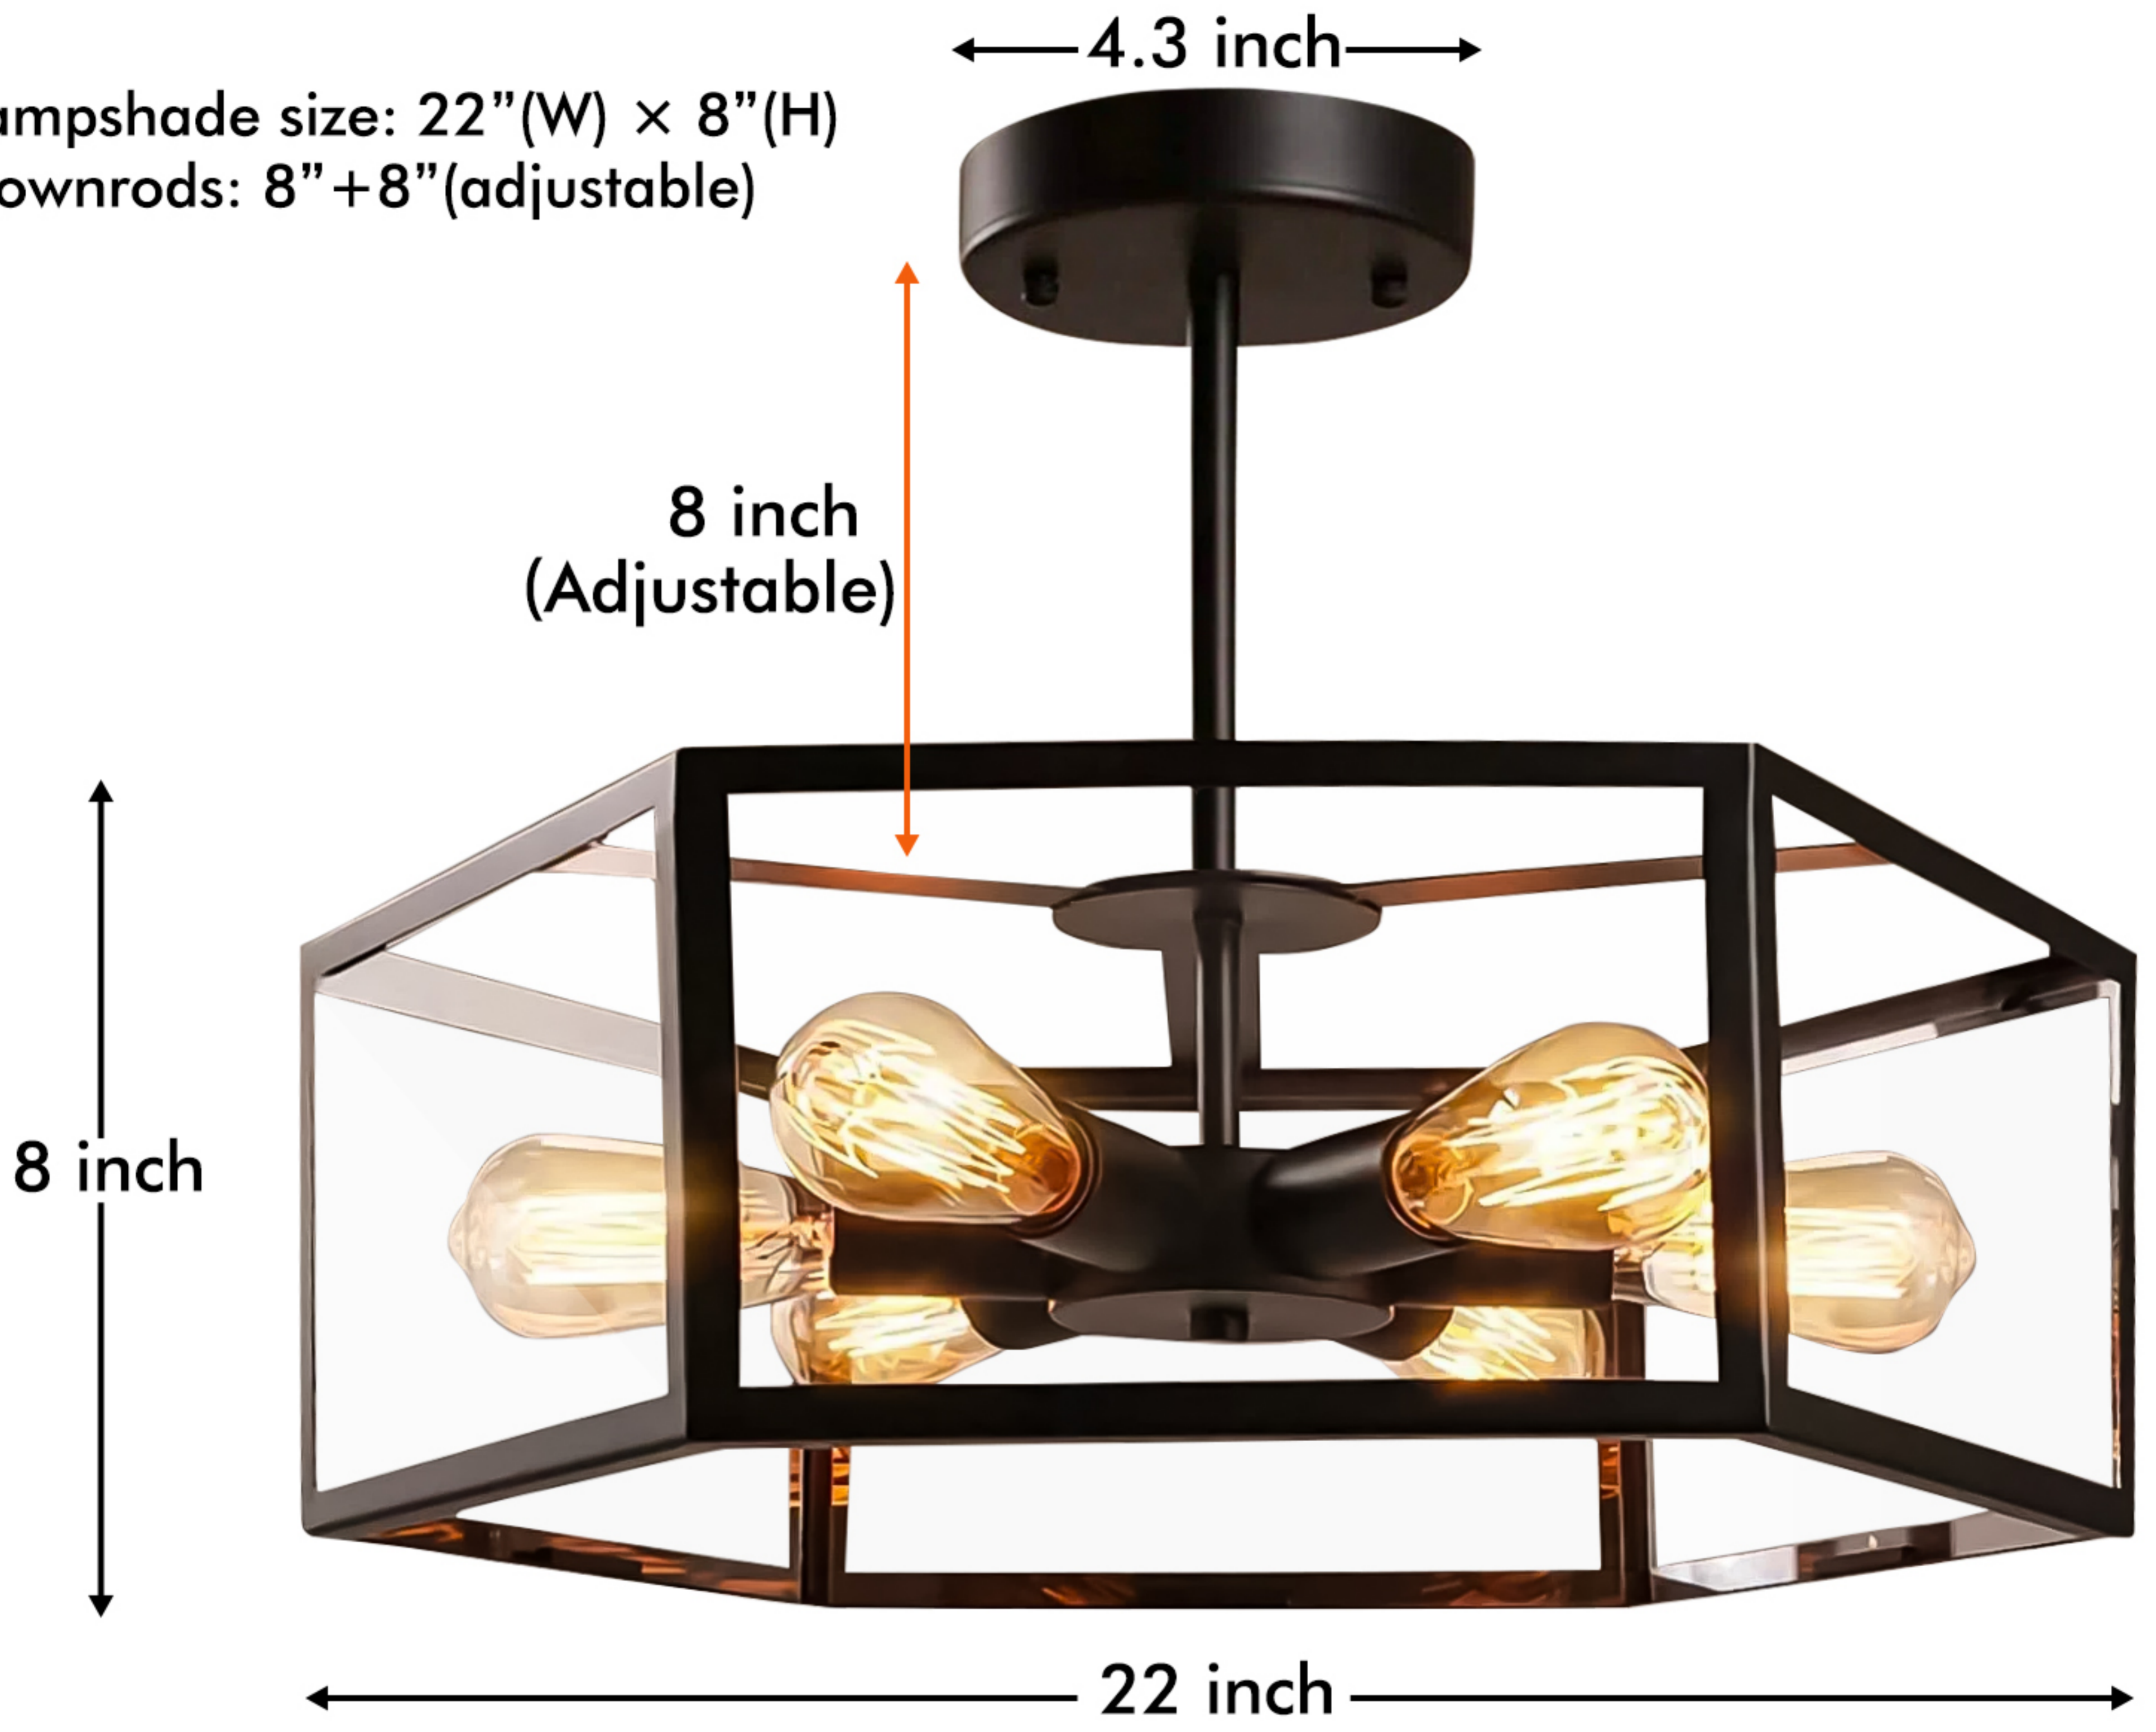

- Lampshade size: 22"(W) × 8"(H)
Downrods: 8" + 8" (adjustable)

E26 ×6
Light bulb
Bulb not included