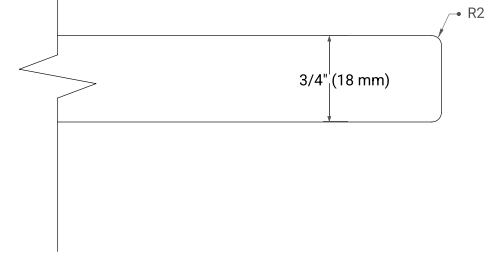

61" SINGLE RECTANGLE SINK COUNTERTOP WITH 0.75 IN. THICKNESS

OVERALL DIMENSIONS

61" W x 22" D x 0.75" H

COUNTERTOP OPTIONS

Carrara Marble

FEATURES

- Solid countertop with mitered edges & seams
- Undermount white rectangular sink
- Pre-drilled for 8" widespread faucet

INCLUDED

- Countertop
- Matching Backsplash
- Rectangle Sink

COUNTERTOP PLAN VIEW

EDGE SIDE VIEW

THREE DIMENSIONAL COUNTERTOP VIEW