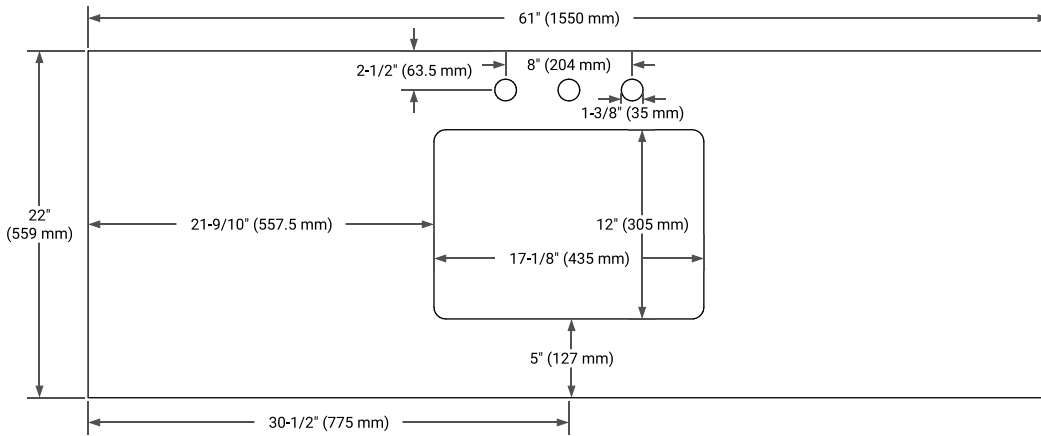

60" SINGLE SINK BASE CABINET

BASE CABINET DIMENSIONS

60" W x 21.5" D x 34.5" H

FEATURES

- Solid wood frame & plywood panels
- Dovetail drawers and joints
- Soft closing doors & drawers

HARDWARE FINISHES*

Brushed Nickel Satin Brass Matte Black Polished Chrome

61" SINGLE RECTANGLE SINK COUNTERTOP WITH 0.75 IN. THICKNESS

OVERALL DIMENSIONS

61" W x 22" D x 0.75" H

COUNTERTOP OPTIONS

Carrara Marble

FEATURES

- Solid countertop with mitered edges & seams
- Undermount white rectangular sink
- Pre-drilled for 8" widespread faucet

INCLUDED

- Countertop
- Matching Backsplash
- Rectangle Sink

COUNTERTOP PLAN VIEW

EDGE SIDE VIEW

THREE DIMENSIONAL COUNTERTOP VIEW