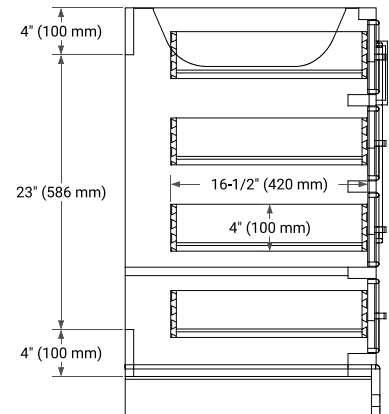

60" SINGLE SINK BASE CABINET

BASE CABINET DIMENSIONS

60" W x 21.5" D x 34.5" H

FEATURES

- Solid wood frame & plywood panels
- Dovetail drawers and joints
- Soft closing doors & drawers

HARDWARE FINISHES*

Brushed Nickel Satin Brass Matte Black Polished Chrome

61" SINGLE RECTANGLE SINK COUNTERTOP WITH 0.75 IN. THICKNESS

OVERALL DIMENSIONS

61" W x 22" D x 0.75" H

COUNTERTOP OPTIONS

Carrara Marble

FEATURES

- Solid countertop with mitered edges & seams
- Undermount white rectangular sink
- Pre-drilled for 8" widespread faucet

INCLUDED

- Countertop
- Matching Backsplash
- Rectangle Sink

COUNTERTOP PLAN VIEW

EDGE SIDE VIEW

THREE DIMENSIONAL COUNTERTOP VIEW