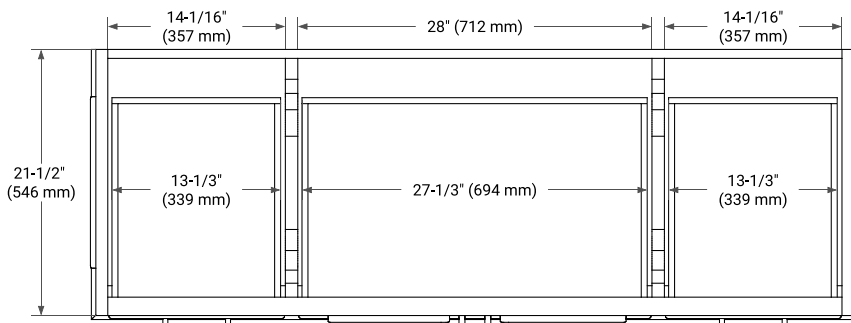

60" SINGLE SINK BASE CABINET

BASE CABINET DIMENSIONS

60" W x 21.5" D x 34.5" H

FEATURES

- Solid wood frame & plywood panels
- Dovetail drawers and joints
- Soft closing doors & drawers

HARDWARE FINISHES*

Brushed Nickel Satin Brass Matte Black Polished Chrome

61" SINGLE RECTANGLE SINK COUNTERTOP WITH 0.75 IN. THICKNESS

OVERALL DIMENSIONS

61" W x 22" D x 0.75" H

COUNTERTOP OPTIONS

Carrara Marble

FEATURES

- Solid countertop with mitered edges & seams
- Undermount white rectangular sink
- Pre-drilled for 8" widespread faucet

INCLUDED

- Countertop
- Matching Backsplash
- Rectangle Sink

COUNTERTOP PLAN VIEW

EDGE SIDE VIEW

THREE DIMENSIONAL COUNTERTOP VIEW