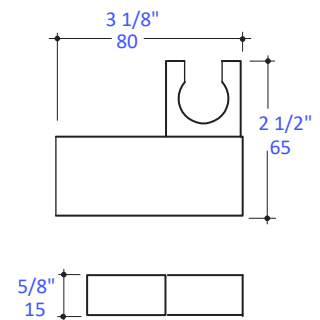

## Features:

---

- Tilting hook for hand-held shower head
- Brass construction
- Shower head and hand shower wall union sold separately
- Weight: 0.5 lbs.

## Recommend Accessories:

---

- Item #W1460: Hand-held shower head with 59" flexible hose
- Item #1473A: Hand shower wall union with rectangular backplate

LACAVA reserves the right to revise any dimension or information on this sheet without notice. Dimensions are nominal and may vary within an industry accepted tolerance of 1/4". Drawings provided herein are meant to give the user an idea of the product and are not made to scale. Location of plumbing is meant for reference, your specific application may vary.