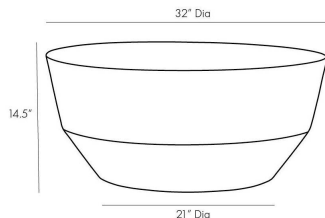

ARTERIOS

GODWIN COFFEE TABLE

5639

H: 14.5 IN, Dia: 32.00 IN

White

Made of lightweight concrete, a white faux-marble finish transforms this drum cocktail table into a functional work of art. This now polished piece presents a versatile aesthetic that blends with contemporary and classic décor. Its sturdy foundation makes this a great piece to park drinks or hors d'oeuvres when entertaining. Finish will vary.

APPEARANCE

Material	Concrete Composite
Material Type	Hydroprint
Finish	White Faux Marble
Finish Will Vary	Yes
Top Coat/Sealant	Yes

DIMENSIONS

Foot Print	Dia: 21.00 IN
Table Top	Dia: 32.00 IN

SHIPPING

Shipping Requirements	TruckShip
Product Weight	35 lbs
Gross Weight 1	45 lbs
Gross Weight 2	0 lbs
Shipping Box 1	H: 20.3 IN, L: 37.25 IN, W: 36.5 IN