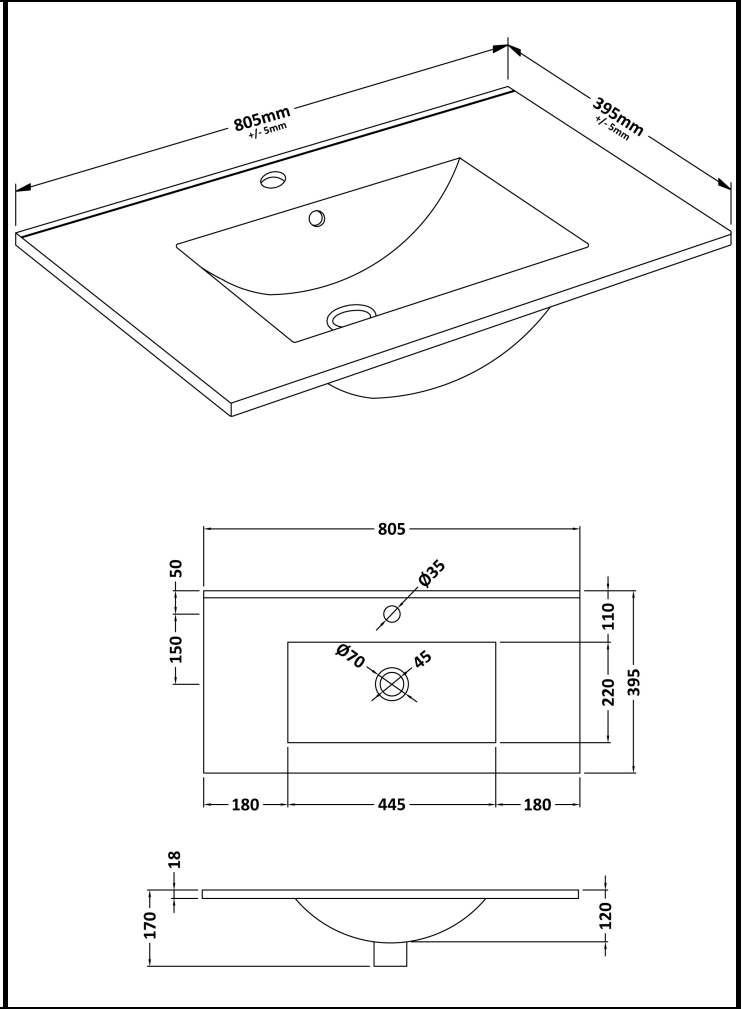

# CUSTOMER DATA SHEET - FURNITURE

**DESCRIPTION:** 800 Wall Hung 2-Door Basin Unit

PRODUCT DIMENSIONS			
Height (mm)	Width (mm)	Depth (mm)	Nett Wgt Kg
540	800	383	15

PACKAGING DIMENSIONS			
Height (mm)	Width (mm)	Depth (mm)	Gross Wgt Kg
405	820	560	15

PACKAGING DATA			
Box Colour	Brown Cardboard Box		
Box Qty	1	Label Colour	White Label
Label Size	100 x 50	Label Qty	2

OUTER BOX DIMENSIONS (If Applicable)			
Height (mm)	Width (mm)	Depth (mm)	Gross Wgt Kg

## CUSTOMER DATA SHEET - CERAMICS

**DESCRIPTION:** Minimalist Basin 800mm

### PRODUCT DIMENSIONS

Height (mm)	Width (mm)	Depth (mm)	Nett Wgt Kg
170	800	390	16.9