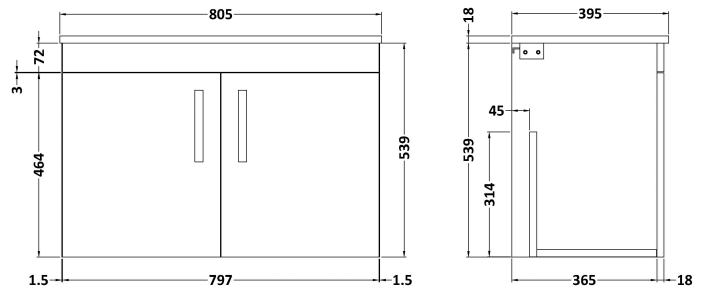

# CUSTOMER DATA SHEET

**DESCRIPTION:**

800 Wall Hung 2-Door & Basin 2

# CUSTOMER DATA SHEET - FURNITURE

**DESCRIPTION:** 800 Wall Hung 2-Door Basin Unit

PRODUCT DIMENSIONS			
Height (mm)	Width (mm)	Depth (mm)	Nett Wgt Kg
540	800	383	15

PACKAGING DIMENSIONS			
Height (mm)	Width (mm)	Depth (mm)	Gross Wgt Kg
405	820	560	15

PACKAGING DATA			
Box Colour	Brown Cardboard Box		
Box Qty	1	Label Colour	White Label
Label Size	100 x 50	Label Qty	2

OUTER BOX DIMENSIONS (If Applicable)			
Height (mm)	Width (mm)	Depth (mm)	Gross Wgt Kg

### PRODUCT DIMENSIONS

Height (mm)	Width (mm)	Depth (mm)	Nett Wgt Kg
170	800	390	16.9