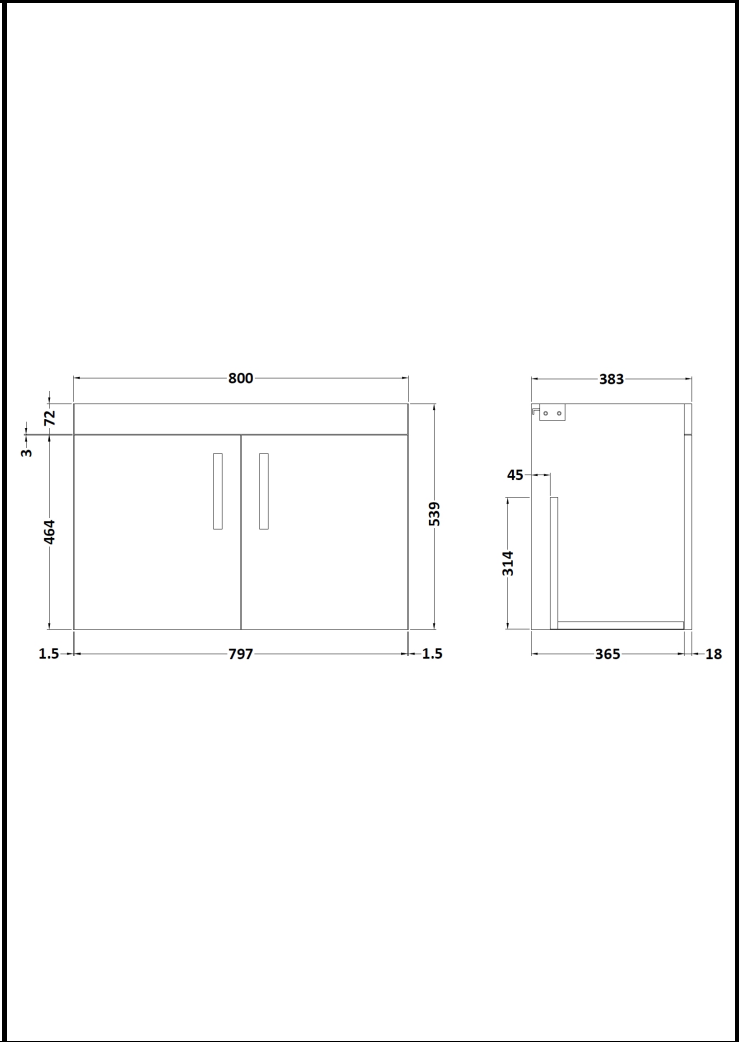

# CUSTOMER DATA SHEET

**DESCRIPTION:**

800 Wall Hung 2-Door & Basin 2

# CUSTOMER DATA SHEET - FURNITURE

**DESCRIPTION:** 800 Wall Hung 2-Door Basin Unit

PRODUCT DIMENSIONS			
Height (mm)	Width (mm)	Depth (mm)	Nett Wgt Kg
540	800	383	15

PACKAGING DIMENSIONS			
Height (mm)	Width (mm)	Depth (mm)	Gross Wgt Kg
405	820	560	15

PACKAGING DATA			
Box Colour	Brown Cardboard Box		
Box Qty	1	Label Colour	White Label
Label Size	100 x 50	Label Qty	2

OUTER BOX DIMENSIONS (If Applicable)			
Height (mm)	Width (mm)	Depth (mm)	Gross Wgt Kg

### PRODUCT DIMENSIONS

Height (mm)	Width (mm)	Depth (mm)	Nett Wgt Kg
170	800	390	16.9