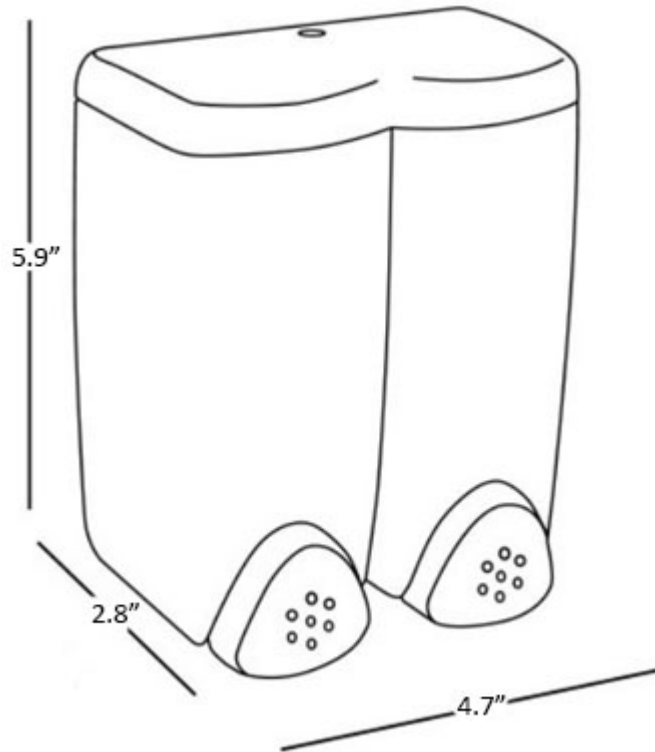

Features

- Double soap dispenser
- Polished chrome
- Transparent Polycarbonate
- Colored ABS base
- Wall mount installation

Hotellerie AV112A

SKU# | Option:

- Hotellerie AV112A | Polished chrome

Finishes

 CR Polished Chrome

<p>Collection Hotellerie</p>	<p>Model Hotellerie AV112A</p>	<p>Dimensions Metric <i>1 inch = 2.54 cm</i> <i>1 inch = 25.4 mm</i></p>	<p> 1051 Lea Drive - Collegeville, PA 19426 Tel. 215 513 9400 - Fax 610 831 0215 www.ws bathcollections.com - info@ws bathcollections.com</p>
---	---	--	--

Product Specs Sheets

Collection
Hotellerie

Model |
Hotellerie AV112A

Dimensions Metric

1 inch = 2.54 cm

1 inch = 25.4 mm

WS[®]
BATH
COLLECTIONS

1051 Lea Drive - Collegeville, PA 19426
Tel. 215 513 9400 - Fax 610 831 0215