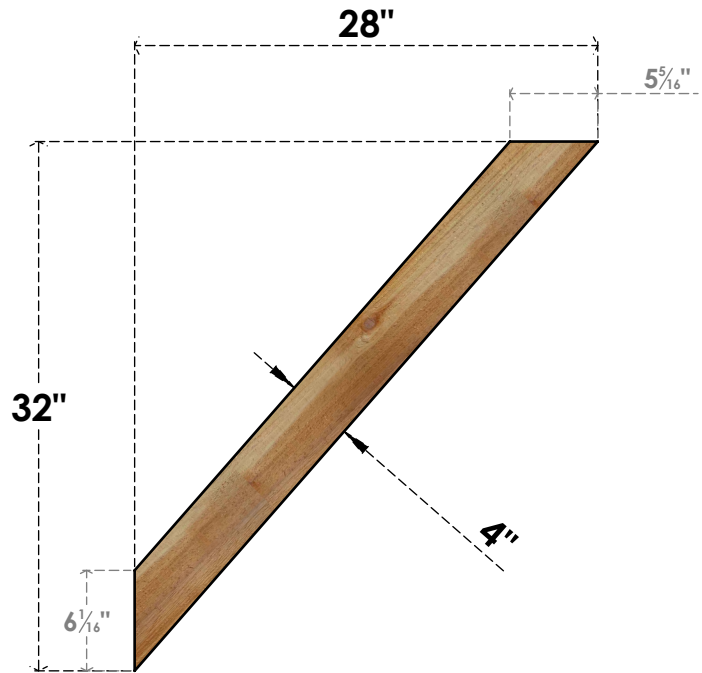

BRC04X28X32TRA00RWR

4"W X 28"D X 32"H TRADITIONAL ROUGH SAWN BRACE, WESTERN RED CEDAR

SIDE

FRONT

EKENA MILLWORK
 2300 WEST MAIN ST.
 CLARKSVILLE, TX 75426
 TOLL FREE: 866-607-0453
 WWW.EKENAMILLWORK.COM

NOTES