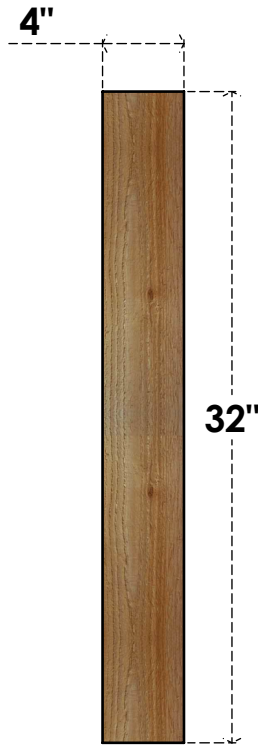

BRC04X28X32TRA00RWR

4"W X 28"D X 32"H TRADITIONAL ROUGH SAWN BRACE, WESTERN RED CEDAR

SIDE

FRONT

EKENA MILLWORK
 2300 WEST MAIN ST.
 CLARKSVILLE, TX 75426
 TOLL FREE: 866-607-0453
 WWW.EKENAMILLWORK.COM

NOTES

1. INSTALLATION TO BE COMPLETED IN ACCORDANCE WITH MANUFACTURER'S SPECIFICATIONS.
2. DRAWING MAY NOT BE TO SCALE
3. THIS DRAWING IS INTENDED FOR DESIGN AND PLANNING PURPOSES ONLY.
4. ALL INFORMATION CONTAINED HEREIN WAS CURRENT AT THE TIME OF DEVELOPMENT BUT MUST BE REVIEWED AND APPROVED BY THE PRODUCT MANUFACTURER TO BE CONSIDERED ACCURATE.
5. PRODUCTS ARE NOT KILN DRIED. THIS ITEM IS UNIQUE AND WILL CONTAIN THE NATURAL VARIATIONS THAT THE WOOD SPECIES OFFERS. THIS MAY RESULT IN VARIATIONS UP TO 1/4"