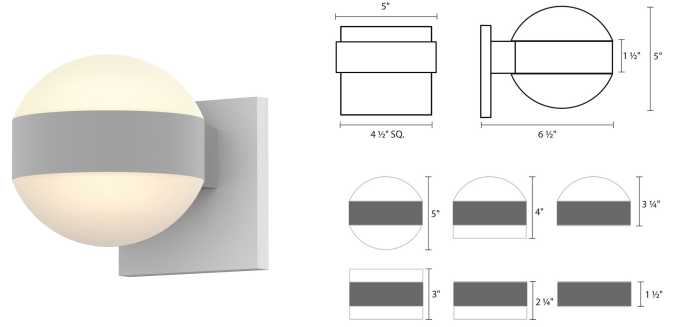

Project:

Spec Sheet

Dimensions

Height:	5"
Width:	5"
Extends:	6.5"
Minimum Extension:	6.5"
Maximum Extension:	6.5"
Canopy/Backplate/Base Width:	4.5
Canopy/Backplate/Base Depth:	0.5
Canopy/Backplate/Base Height:	4.5

Electrical Specs

Bulb(s) Included?:	Yes
Bulb 1 Type:	Integral LED
Bulb Quantity:	2
Input Voltage:	120VAC
Wattage:	20
Initial Lumens:	2080
Color Temperature:	3000K
CRI:	90
Power Supply Type:	Driver
Power Supply Quantity:	1
Power Supply Location:	Outlet Box
Dimming Type:	TRIAC/ELV
Bulb Max Wattage:	20

Installation

Installation:	Licensed electrician required
Installation Orientation:	Vertical

Shipping

Carton 1 L x W x H:	9" X 10" X 9"
Carton 1 Gross Weight:	5 LBS
Fixture Weight:	3

Shade

Lens Type:	Dome Lenses
Shade 1 Material:	Frosted White Polycarbonate
Shade 2 Material:	Frosted White Polycarbonate