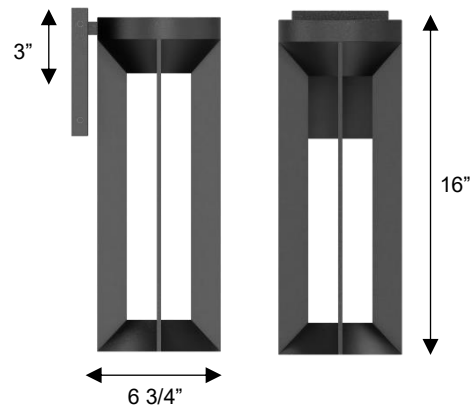

Wall Sconce

DIMENSIONS

Height: 16"
Width/Diameter: 5 3/4"
Depth: 6 3/4"
Minimum Height:
Maximum Height:
Canopy/Backplate: 7 7/8"x4 1/2"
Product Weight: 6.6 lb

SPECIFICATIONS

Location Listed: Wet
IP Rating: IP44
Dark Sky Complaint
Rated Life: 54000 Hours
Standards: ETL, cETL
Input: 120 VAC, 60Hz
TRIAC Dimming: 100-10%
Downlight Illumination
Mounting: Wall Mount
Color Temperature: Adjustable
3000K/4000K/5000K
CRI Rating: 80
Material: Aluminum
Diffuser Material: Glass

AVAILABLE FINISHES

ORDERING INFORMATION

COLOR TEMP	FINISH	VOLTAGE	WATTS	DELIVERED LUMENS
3000K/4000K/5000K	BK BLACK	120V	15W	350