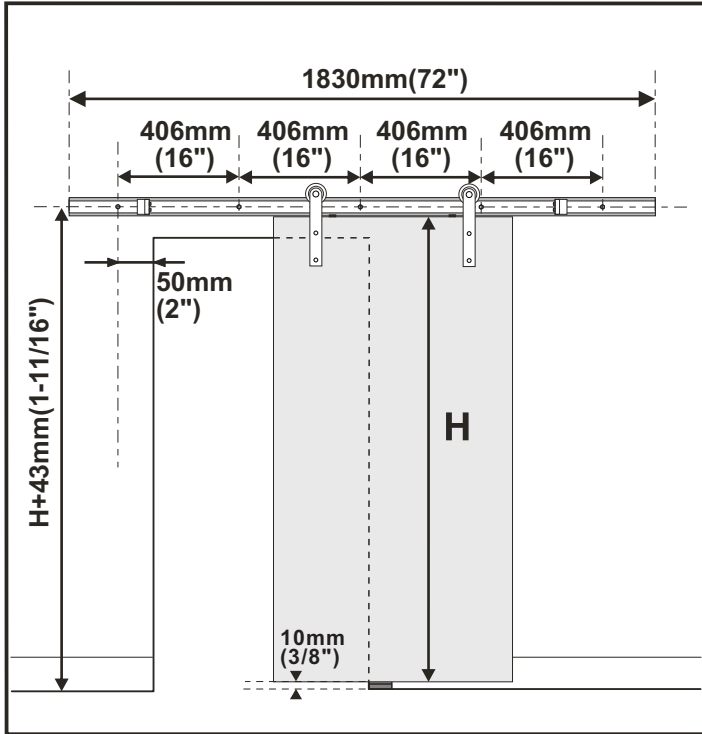

Installation Manual

To obtain the maximum weight capacity, all rail mounting fasteners must be mounted directly into solid wood. Do NOT install directly onto a drywall surface. A solid wood header is recommended as shown in instruction box 2.