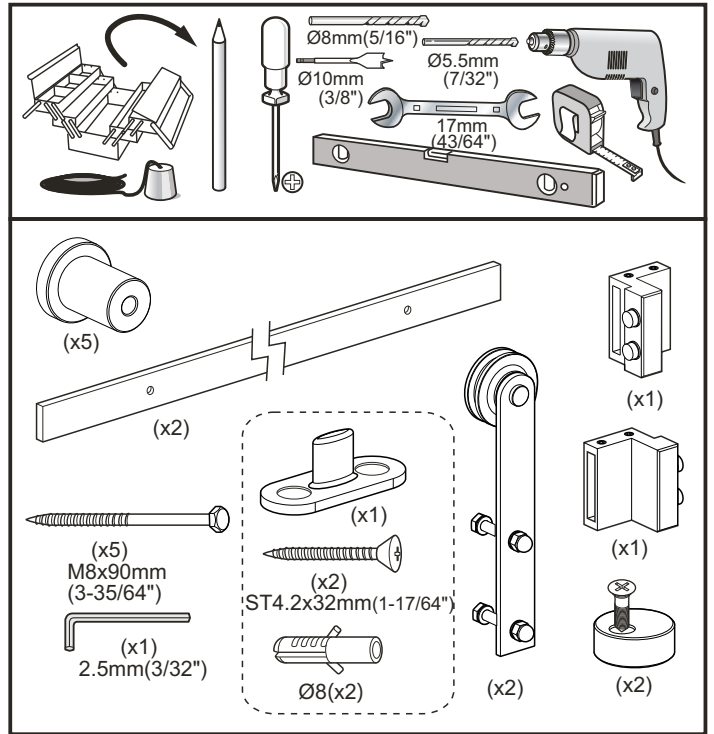

Installation Manual

To obtain the maximum weight capacity, all rail mounting fasteners must be mounted directly into solid wood. Do NOT install directly onto a drywall surface. A solid wood header is recommended as shown in instruction box 2.