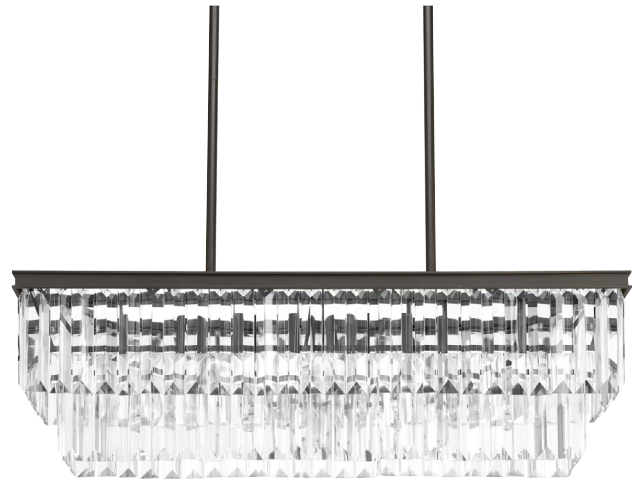

# Specifications

The collection fits the definition of livable luxury with elements that sparkle to create an instant statement within the home. Prismatic glass four-light square linear chandelier is supported by an architecturally- styled frame in Silver Ridge finish. The cascade of faceted linear glass deliver a sleek silhouette to any room.

**Width: 33-7/8"**  
**Height: 11"**  
**Depth: 11-1/2"**  
**Overall Ht. W/Stem: 76"**

- Elements that sparkle create an instant statement within the home
- Antique Bronze finish
- This contemporary interpretation features clear glass ornaments and is ideal for a variety of interior settings
- Island fixture uses four 60 watt max. medium base lamps (sold separately)
- Create an instant statement within the home for luxe, transitional and traditional interiors
- Ideal for welcoming guests and visitors in a foyer or entryway, as well as in dining room or traditional living room settings.

**Category:** Chandeliers

**Finish:** Antique Bronze (painted)

**Construction:** Steel Construction

MOUNTING	ELECTRICAL	LAMPING	ADDITIONAL INFORMATION
<p>Hanging mounted</p> <p>Mounting strap for outlet box included</p> <p>Six links of 9 gauge chain supplied</p> <p>Two 6", eight 12" lengths of stem included (1/4 IP)</p> <p>Canopy covers a standard 4" octagonal recessed outlet box</p> <p>16.625" W., 0.625" ht., 4.625" depth</p>	<p>15 feet of wire supplied</p> <p>120 V</p>	<p>Quantity:</p> <p>Four 60w max. Medium Base</p> <p>E26 base</p>	<p>cETLus Dry location listed</p> <p>1 year limited warranty</p>