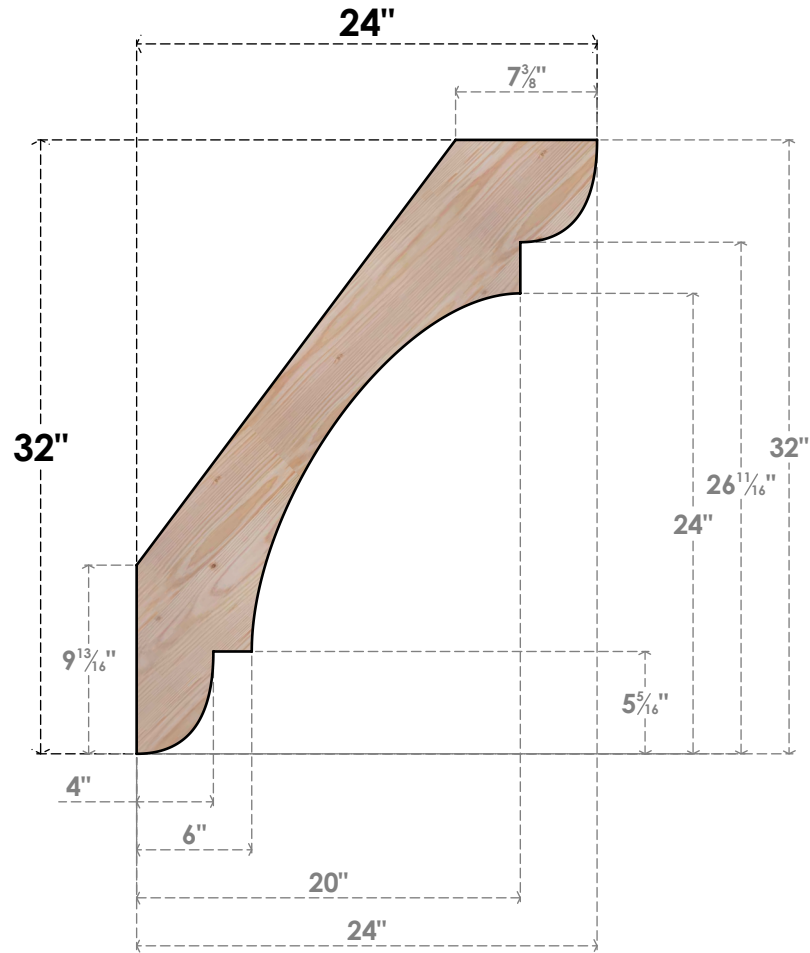

BRC06X24X32OLY00SDF

5 1/2"W X 24"D X 32"H OLYMPIC SMOOTH BRACE, DOUGLAS FIR

SIDE

FRONT

EKENA MILLWORK
 2300 WEST MAIN ST.
 CLARKSVILLE, TX 75426
 TOLL FREE: 866-607-0453
 WWW.EKENAMILLWORK.COM

NOTES

1. INSTALLATION TO BE COMPLETED IN ACCORDANCE WITH MANUFACTURER'S SPECIFICATIONS.
2. DRAWING MAY NOT BE TO SCALE
3. THIS DRAWING IS INTENDED FOR DESIGN AND PLANNING PURPOSES ONLY.
4. ALL INFORMATION CONTAINED HEREIN WAS CURRENT AT THE TIME OF DEVELOPMENT BUT MUST BE REVIEWED AND APPROVED BY THE PRODUCT MANUFACTURER TO BE CONSIDERED ACCURATE.
5. PRODUCTS ARE NOT KILN DRIED. THIS ITEM IS UNIQUE AND WILL CONTAIN THE NATURAL VARIATIONS THAT THE WOOD SPECIES OFFERS. THIS MAY RESULT IN VARIATIONS UP TO 1/4"