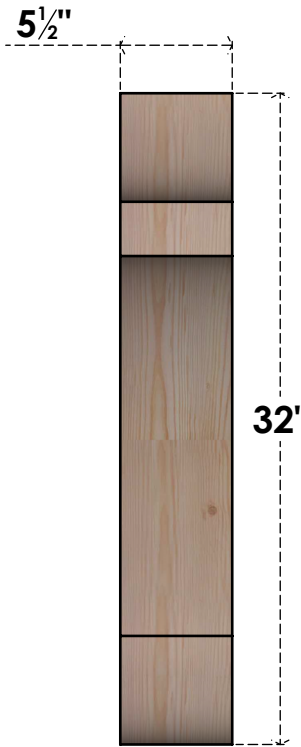

BRC06X24X32OLY00SDF

5 1/2"W X 24"D X 32"H OLYMPIC SMOOTH BRACE, DOUGLAS FIR

SIDE

FRONT

EKENA MILLWORK
 2300 WEST MAIN ST.
 CLARKSVILLE, TX 75426
 TOLL FREE: 866-607-0453
 WWW.EKENAMILLWORK.COM

NOTES

1. INSTALLATION TO BE COMPLETED IN ACCORDANCE WITH MANUFACTURER'S SPECIFICATIONS.
2. DRAWING MAY NOT BE TO SCALE
3. THIS DRAWING IS INTENDED FOR DESIGN AND PLANNING PURPOSES ONLY.
4. ALL INFORMATION CONTAINED HEREIN WAS CURRENT AT THE TIME OF DEVELOPMENT BUT MUST BE REVIEWED AND APPROVED BY THE PRODUCT MANUFACTURER TO BE CONSIDERED ACCURATE.
5. PRODUCTS ARE NOT KILN DRIED. THIS ITEM IS UNIQUE AND WILL CONTAIN THE NATURAL VARIATIONS THAT THE WOOD SPECIES OFFERS. THIS MAY RESULT IN VARIATIONS UP TO 1/4"