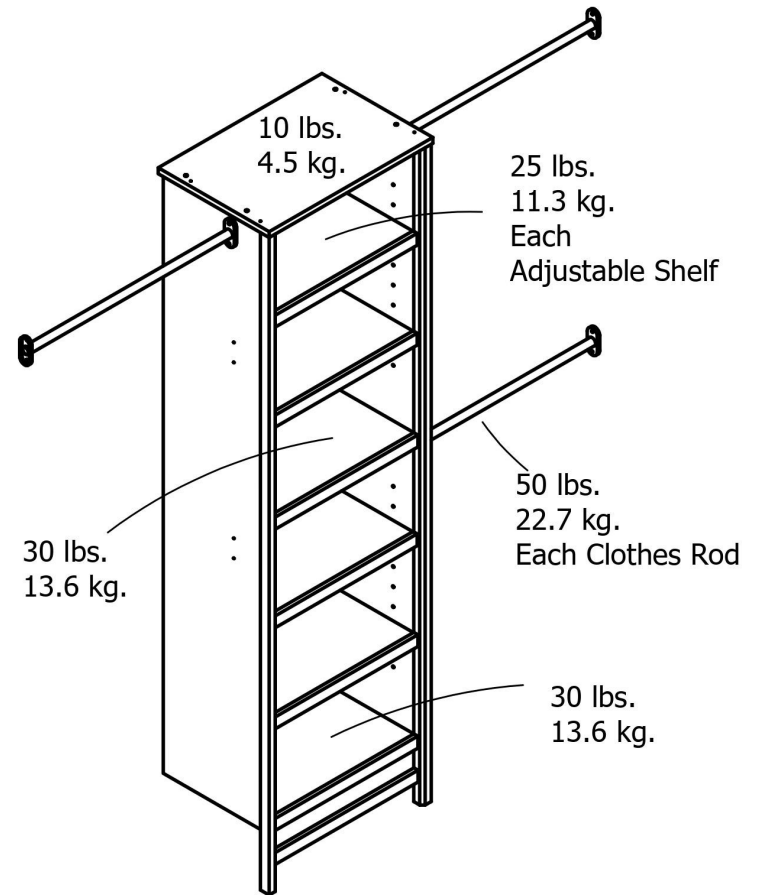

Upper Area dimensions:
 (3) storage spaces (adj heights)
 21.02 in. (53.4 cm) W
 36.38 in. (92.4 cm) H
 14.45 in. (36.7 cm) D
 Adjustable Shelf Spacing 2-1/2"
 6.39 cubic feet

Lower Area dimensions:
 (3) storage spaces (adj heights)
 21.02 in. (53.4 cm) W
 37.20 in. (94.5 cm) H
 14.45 in. (36.7 cm) D
 Adjustable Shelf Spacing 2-1/2"
 6.53 cubic feet

Wood Breakdown: 95%
 Total storage: 12.92 cubic feet

Overall Product Size:
 23.70"W x 16.06"D x 83.43"H
 60.2cm W x 40.8cm D x 211.9cm H

Maximum Weight Capacities
 Unit Weight: 94 lbs. (42.6 kg)