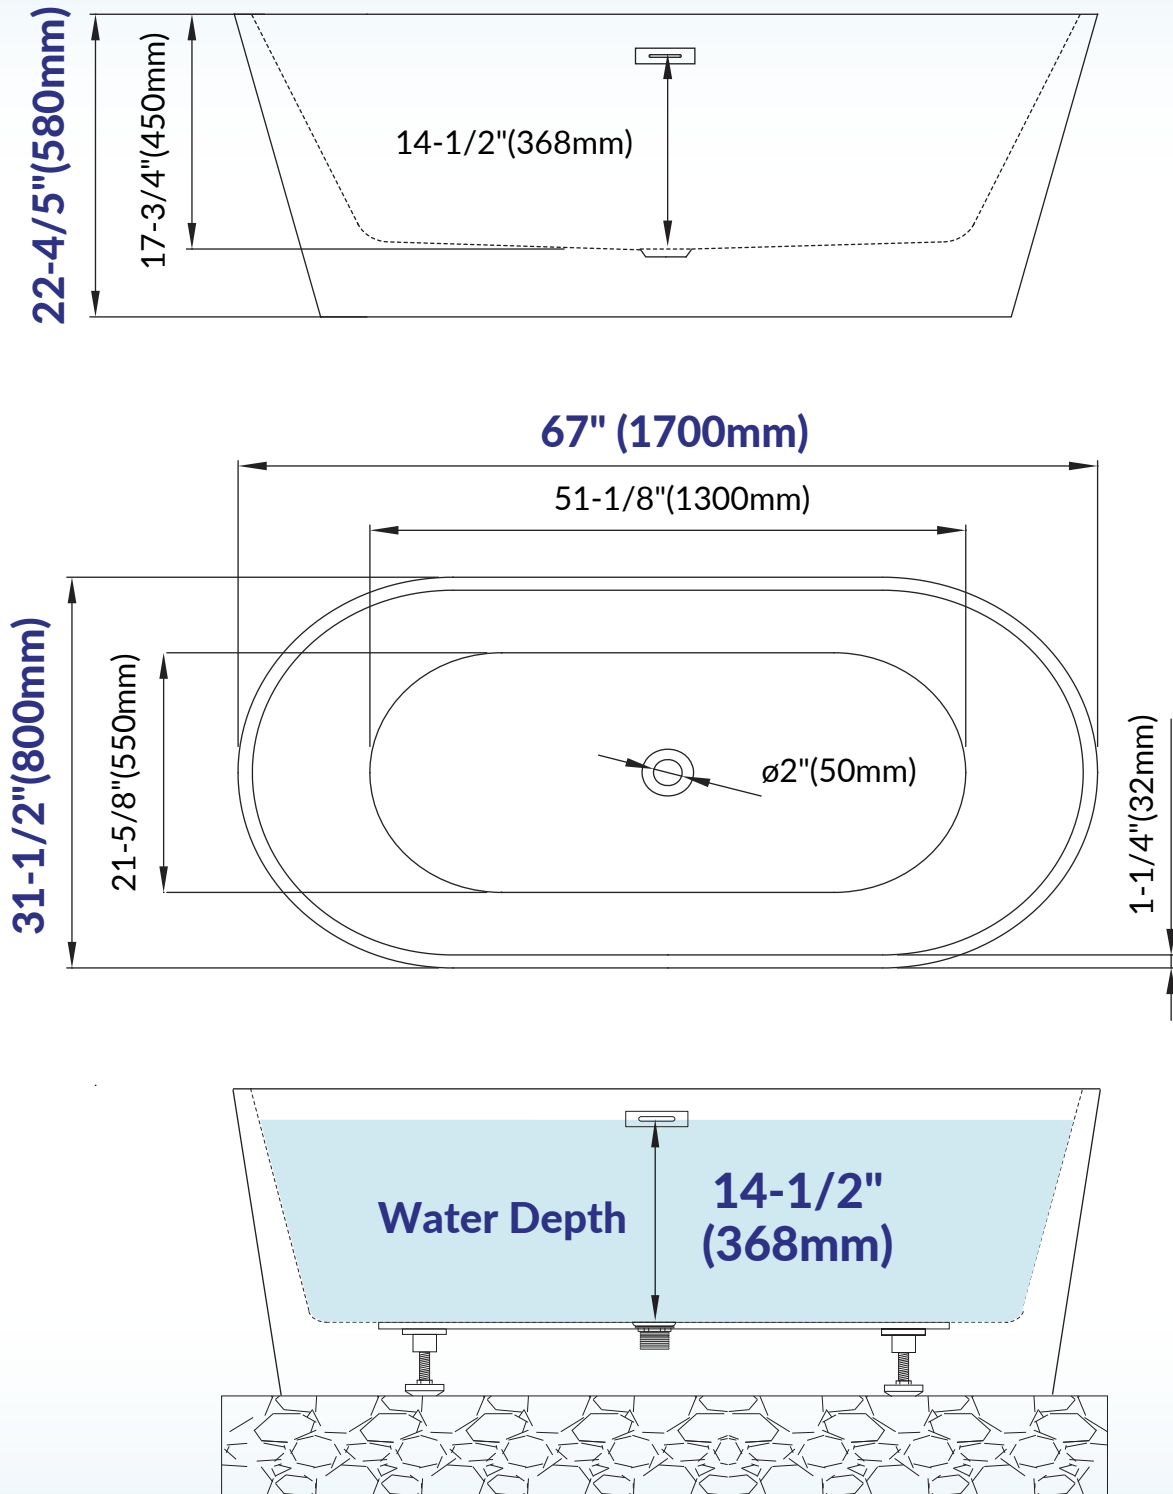

WOODBIDGE®

IMPORTANT INFORMATION

- Measurements are $\pm 1/2"$ and subject to change without notice
- Specifications & Configurations are subject to change without notice
- Please measure tub on-site before installation

- Measurements herein supersede all others published prior to publication date shown below
- Before ordering or installing, please consider future access to equipment