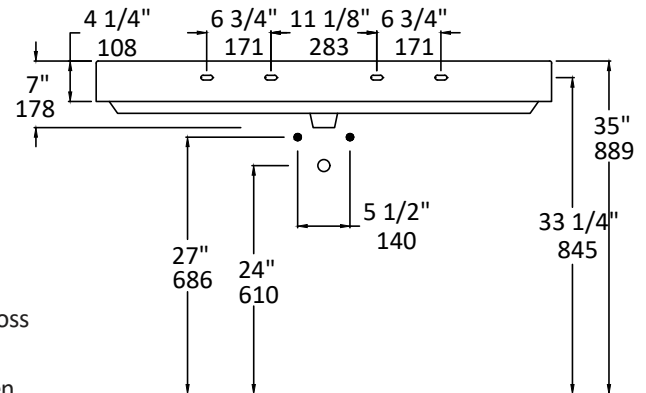

Specifications:

Installation:	Wall-mount, vanity-top, or drop-in
Exterior Dimensions:	47 7/8" w x 18" d x 7" h
Material:	Porcelain
Weight:	68 lbs
Overflow:	Yes
Finishes:	001 - White
Faucet Holes:	00 - no hole 01 - one (centered over the drain) 02 - two, center and right (centered over the drain) 03 - three in 8" spread (centered over the drain) Other holes drilled to order when requested - please mark in the specs
Cutout Size:	46 3/8" x 17" (template available upon request)
Faucet Hole Size:	Ø 1 3/8"
Drain Hole Size:	Ø 1 3/4"

LACAVA reserves the right to revise any dimension or information on this sheet without notice. Dimensions are nominal and may vary within an industry accepted tolerance of 1/4". Drawings provided herein are meant to give the user an idea of the product and are not made to scale.