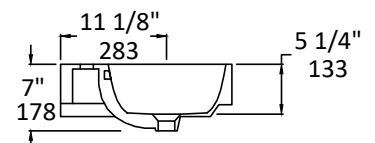

Specifications:

Installation:	Wall-mount, vanity-top, or drop-in
Exterior Dimensions:	47 7/8" w x 18" d x 7" h
Material:	Porcelain
Weight:	68 lbs
Overflow:	Yes
Finishes:	001 - White
Faucet Holes:	00 - no hole 01 - one (centered over the drain) 02 - two, center and right (centered over the drain) 03 - three in 8" spread (centered over the drain) Other holes drilled to order when requested - please mark in the specs
Cutout Size:	46 3/8" x 17" (template available upon request)
Faucet Hole Size:	Ø 1 3/8"
Drain Hole Size:	Ø 1 3/4"

LACAVA reserves the right to revise any dimension or information on this sheet without notice. Dimensions are nominal and may vary within an industry accepted tolerance of 1/4". Drawings provided herein are meant to give the user an idea of the product and are not made to scale.