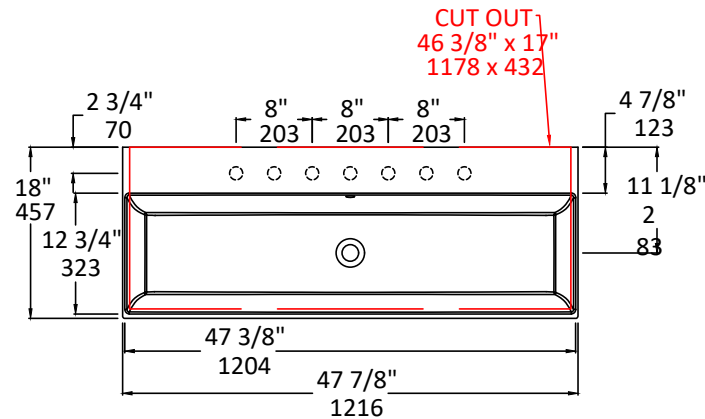

Features:

- Porcelain sink with overflow
- Unglazed back
- Glazed bottom
- Wall-mounting bolts are included
- It must be installed against a wall on the back