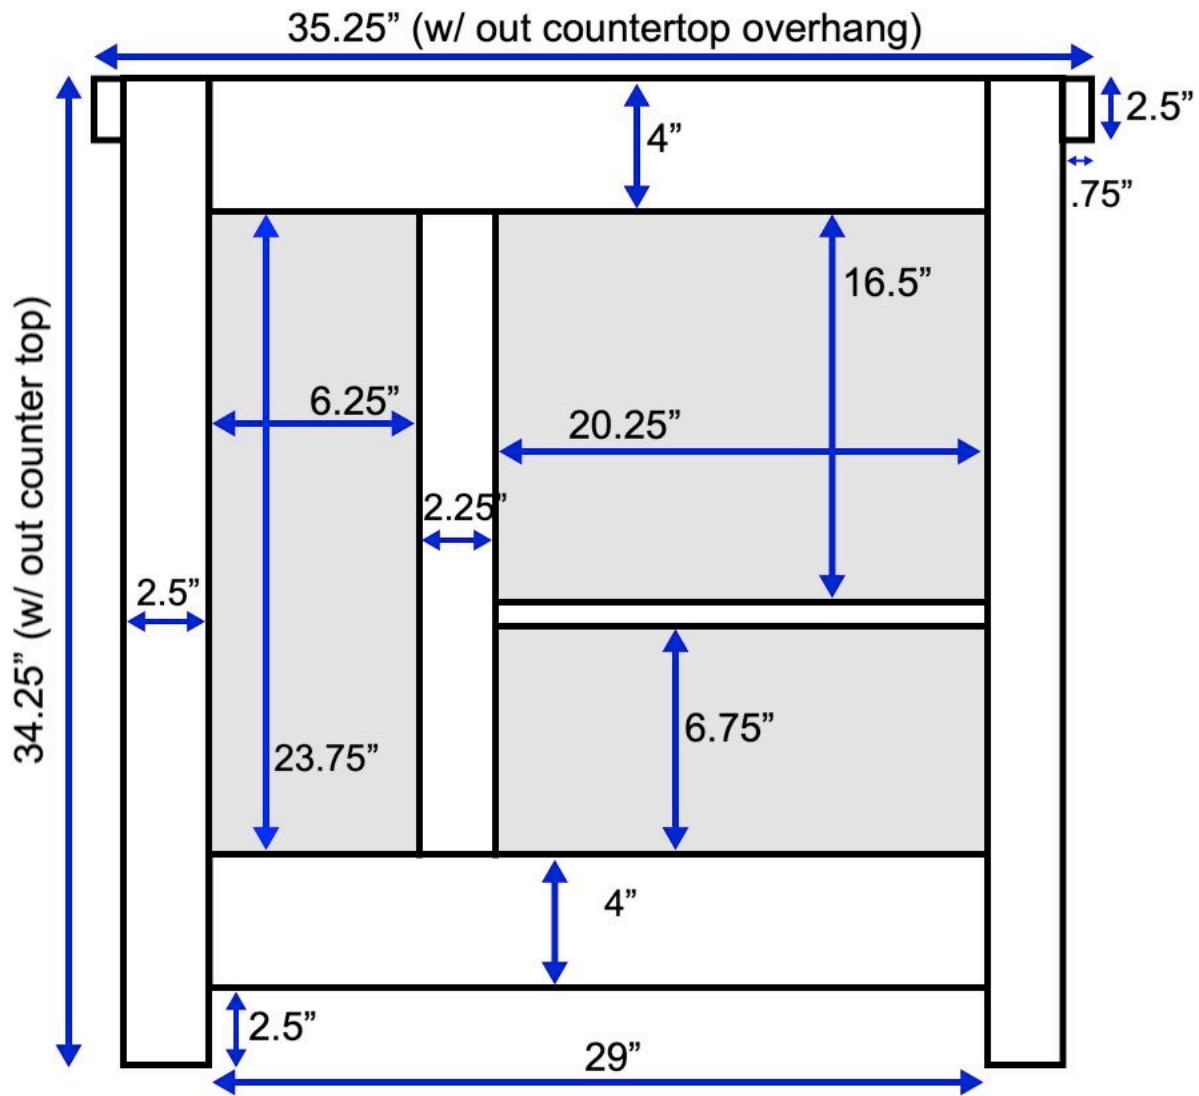

Tuscany 36-inch Bath Vanity (Back View)

All measurements are approximate and rounded to the nearest quarter inch.
Please allow for a slight margin of error.