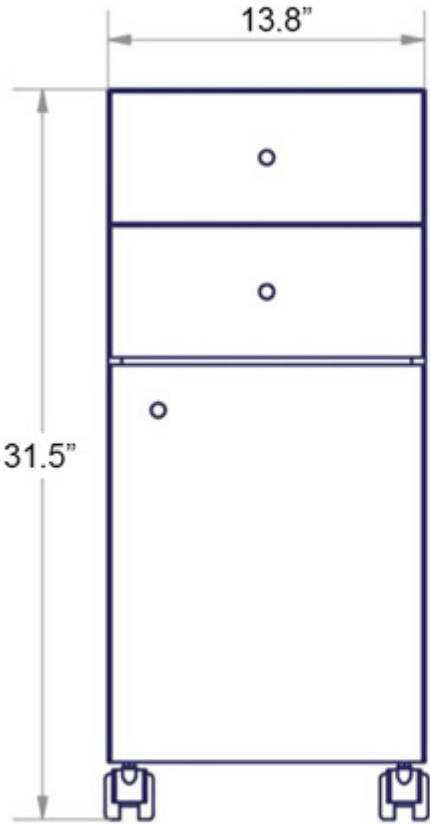

Dimensions Metric

1 inch = 2.54 cm

1 inch = 25.4 mm

WS[®]
BATH
COLLECTIONS

1051 Lea Drive - Collegeville, PA 19426
Tel. 215 513 9400 - Fax 610 831 0215

www.ws bathcollections.com - info@ws bathcollectins.com

Product Specs Sheets

Collection
Runner

Model |
Runner 5431

Dimensions Metric
1 inch = 2.54 cm
1 inch = 25.4 mm

1051 Lea Drive - Collegeville, PA 19426
 Tel. 215 513 9400 - Fax 610 831 0215
www.ws bathcollections.com - info@ws bathcollectins.com