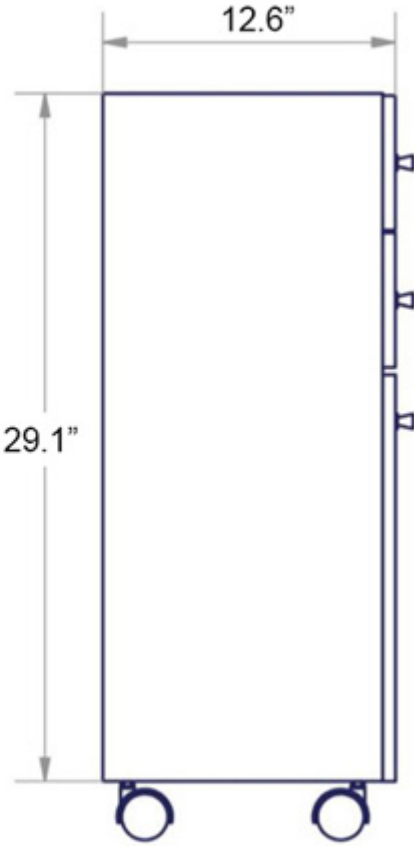

Dimensions Metric

1 inch = 2.54 cm

1 inch = 25.4 mm

WS[®]
BATH
COLLECTIONS

1051 Lea Drive - Collegeville, PA 19426
Tel. 215 513 9400 - Fax 610 831 0215

www.ws bathcollections.com - info@ws bathcollectins.com

Product Specs Sheets

Collection
Runner

Model |
Runner 5431

Dimensions Metric
1 inch = 2.54 cm
1 inch = 25.4 mm

1051 Lea Drive - Collegeville, PA 19426
 Tel. 215 513 9400 - Fax 610 831 0215
www.ws bathcollections.com - info@ws bathcollectins.com