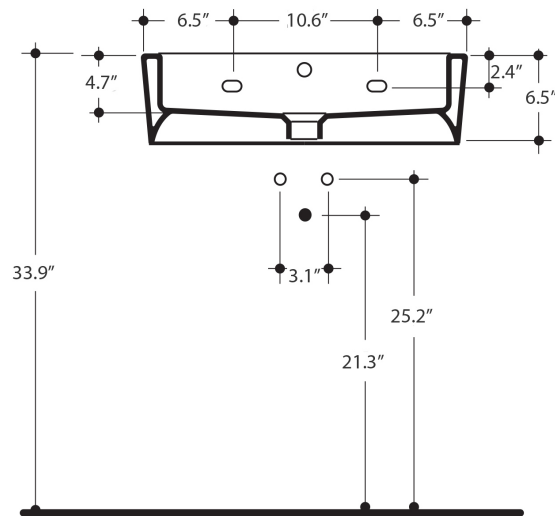

Related Items:

- WSBC 53991 | Push Waste Drain
- WSBC 53922 | Decorative Trap

Finishes:

 Ceramic White

SKU# | Options:

- Flo 3142 | Ceramic White

* WS Bath Collections reserves the right to revise dimensions or information on this sheet without notice

Collection Flo	Model Flo 3142	Dimensions Metric <i>1 inch = 2.54 cm</i> <i>1 inch = 25.4 mm</i>	 1051 Lea Drive - Collegeville, PA 19426 Tel. 215 513 9400 - Fax 610 831 0215 www.ws bathcollections.com - info@ws bathcollections.com
----------------------------	----------------------------	---	---

Collection
Flo

Model |
Flo 3142

Dimensions Metric

1 inch = 2.54 cm
1 inch = 25.4 mm

WS[®]
BATH
COLLECTIONS

1051 Lea Drive - Collegeville, PA 19426
Tel. 215 513 9400 - Fax 610 831 0215

www.ws bathcollections.com - info@ws bathcollections.com

Silicone (optional)

Collection
Flo

Model |
Flo 3142

Dimensions Metric
1 inch = 2.54 cm
1 inch = 25.4 mm

WS®
BATH
COLLECTIONS

1051 Lea Drive - Collegeville, PA 19426
Tel. 215 513 9400 - Fax 610 831 0215
www.ws bathcollections.com - info@ws bathcollections.com