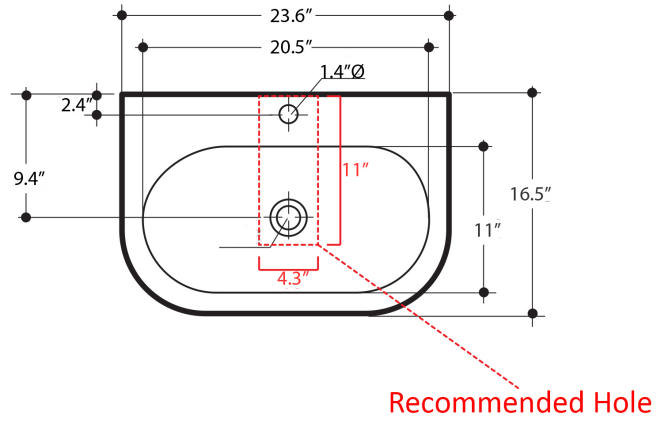

Related Items:

- WSBC 53991 | Push Waste Drain
- WSBC 53922 | Decorative Trap

Finishes:

 Ceramic White

SKU# | Options:

- Flo 3142 | Ceramic White

* WS Bath Collections reserves the right to revise dimensions or information on this sheet without notice

Collection Flo	Model Flo 3142	Dimensions Metric <i>1 inch = 2.54 cm</i> <i>1 inch = 25.4 mm</i>	 1051 Lea Drive - Collegeville, PA 19426 Tel. 215 513 9400 - Fax 610 831 0215 www.ws bathcollections.com - info@ws bathcollections.com
----------------------------	----------------------------	---	---

Collection
Flo

Model |
Flo 3142

Dimensions Metric

1 inch = 2.54 cm
1 inch = 25.4 mm

WS[®]
BATH
COLLECTIONS

1051 Lea Drive - Collegeville, PA 19426
Tel. 215 513 9400 - Fax 610 831 0215

www.ws bathcollections.com - info@ws bathcollections.com

Silicone (optional)

Collection
Flo

Model |
Flo 3142

Dimensions Metric
1 inch = 2.54 cm
1 inch = 25.4 mm

WS®
BATH
COLLECTIONS

1051 Lea Drive - Collegeville, PA 19426
Tel. 215 513 9400 - Fax 610 831 0215
www.ws bathcollections.com - info@ws bathcollections.com