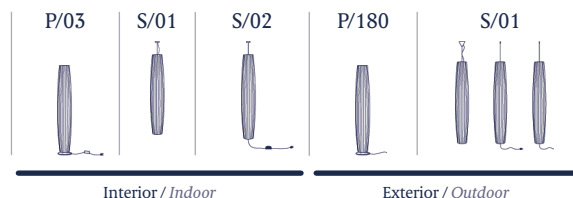

Family / Familia: Maxi

bover
barcelona lights

1251 Collier Road,
Suite C
Atlanta, GA 30318
United States

T. +1 (404) 924 2342
info@boverusa.com
www.boverusa.com