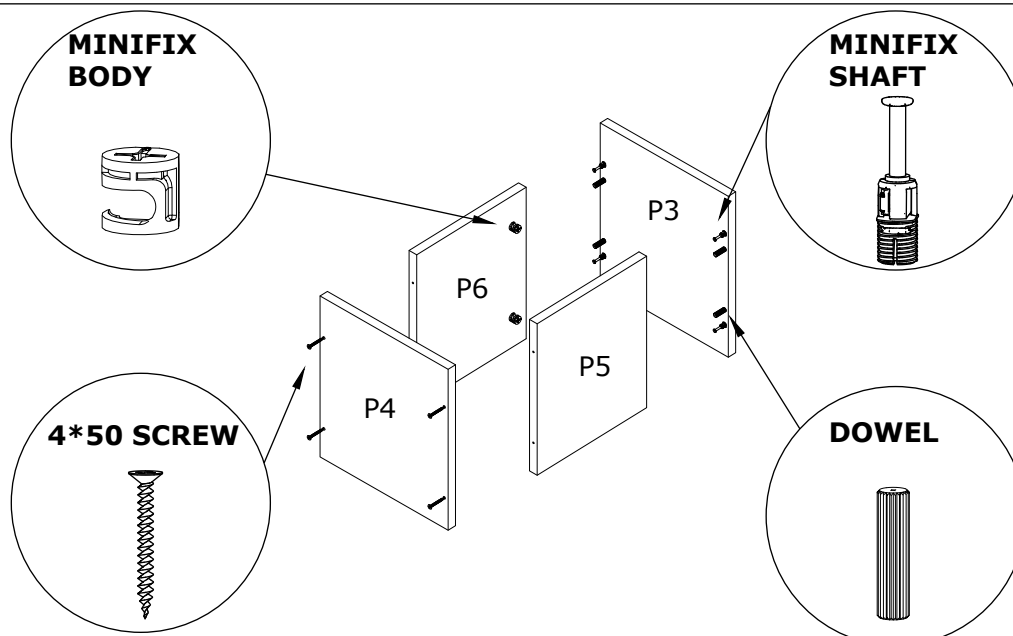

STIL BOOKSHELF

ASSEMBLY INSTRUCTIONS