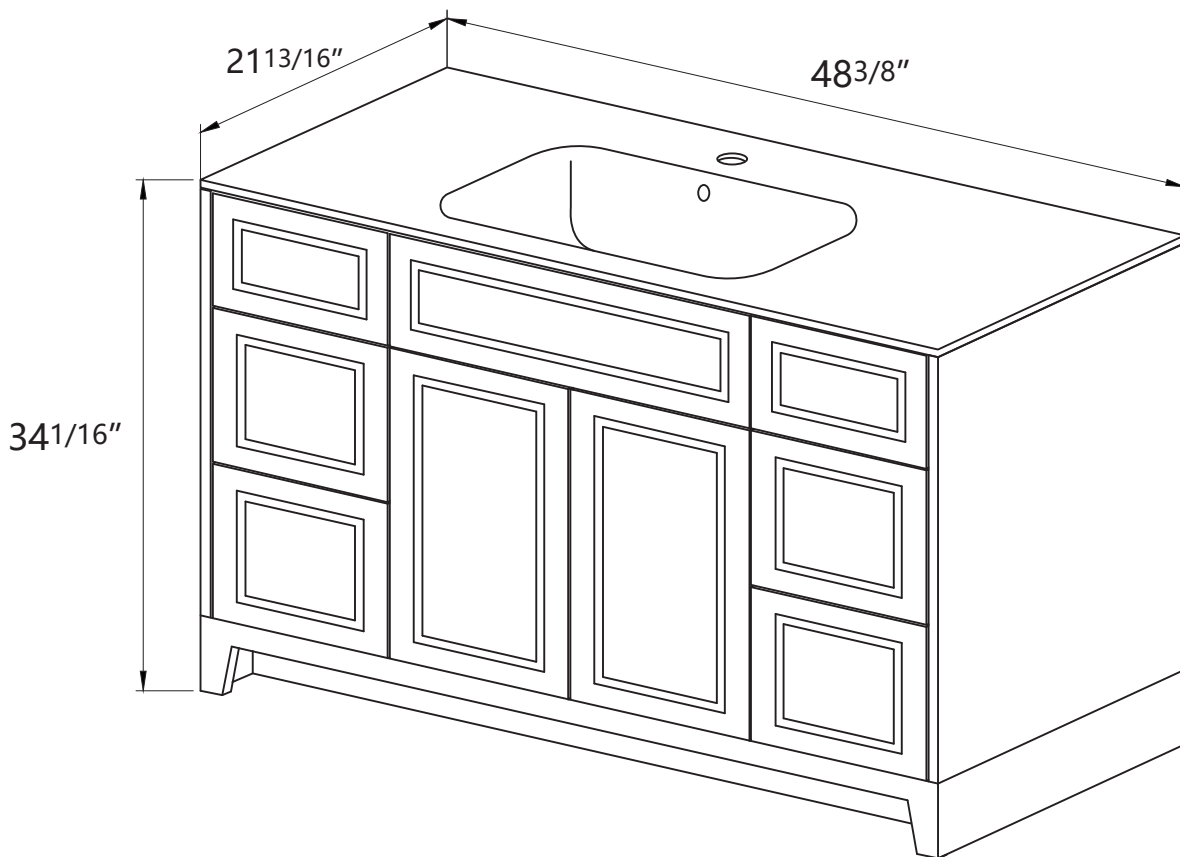

# DIMENSION DETAILS

# RIO 48"

# COUNTERTOP SIZE

Top View

Front View

Side View

# VANITY SIZE

Front View

Side View