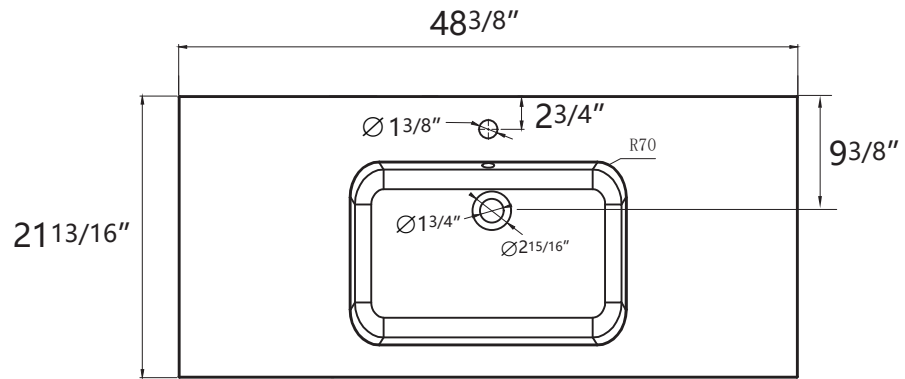

# DIMENSION DETAILS

# RIO 48"

# COUNTERTOP SIZE

Top View

Front View

Side View

# VANITY SIZE

Front View

Side View