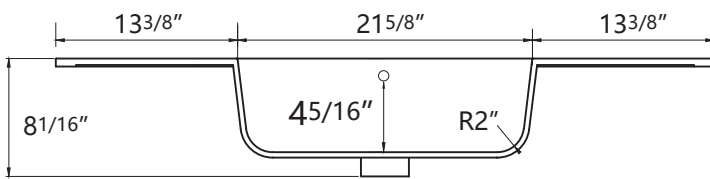

# DIMENSION DETAILS

# RIO 48"

# COUNTERTOP SIZE

Top View

Front View

Side View

# VANITY SIZE

Front View

Side View