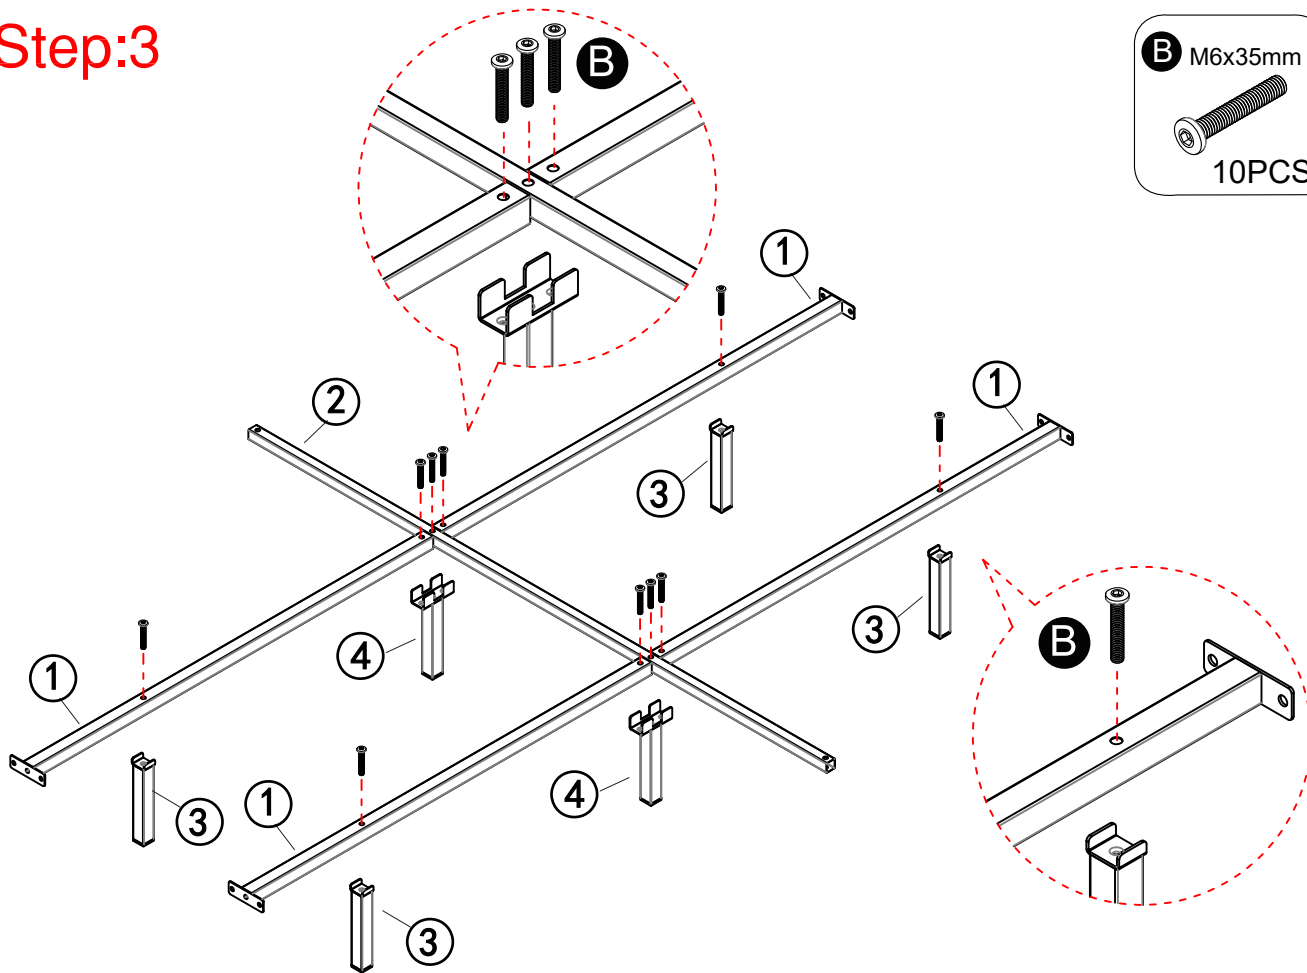

The assembly of this product can be quite intricate, so please follow the steps below patiently. I will assist you in completing the installation step by step:

- 1、 First, check the parts according to the parts section in the instruction manual. If there are any missing components, please contact us in a timely manner.
- 2、 Begin the installation, and make sure to follow each step rigorously and pay attention to the descriptions provided in the text.
- 3、 When installing the track section, please pay special attention to the position and direction of the track. If you have any questions or concerns, please contact us promptly.(If it is a product without the track, please disregard this step)
- 4、 Once you have completed the installation, you will have a very sturdy and durable item.

support@garvee.com

Note: Don't tighten all screws during installation.

Componets

Screws & Tools

A		M6x12mm	x16
B		M6x35mm	x12
C		M6x45mm	x8
D		ø8x30mm	x12
E		M6x10mm	x8
F		2x25x850mm	x4
G		4mm	x1

Check all the components & screws before assembly.

Do not install in case part is missing. contact us to get.

Send email with your question to support@garvee.com

We will resend within 24 hours.

Step:1

D $\varnothing 8 \times 30 \text{mm}$
4PCS

x2

Step:2

A M6x12mm
8PCS

x2

Step:3

B M6x35mm
10PCS

Step:4

A M6x12mm
8PCS

Step:5

Step:6

Step:7