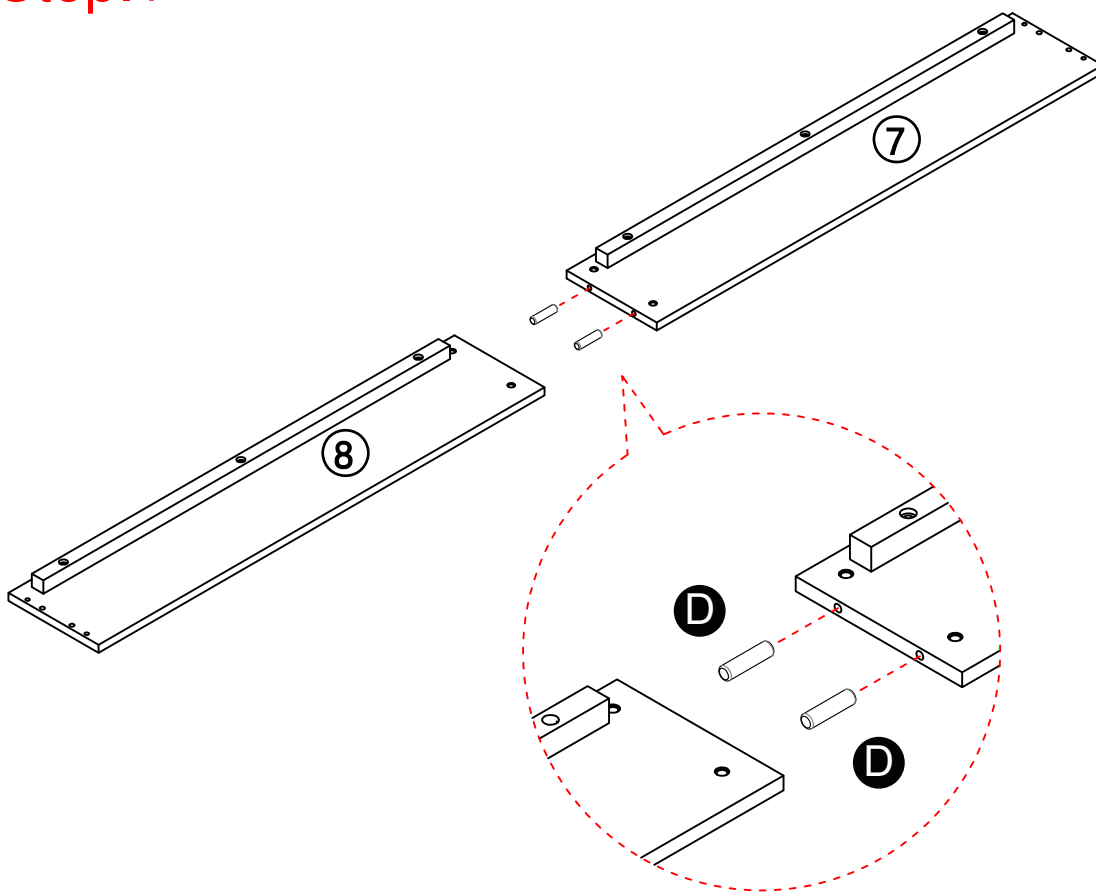

Step:1

D $\varnothing 8 \times 30 \text{mm}$
4PCS

x2

Step:2

A M6x12mm
8PCS

x2