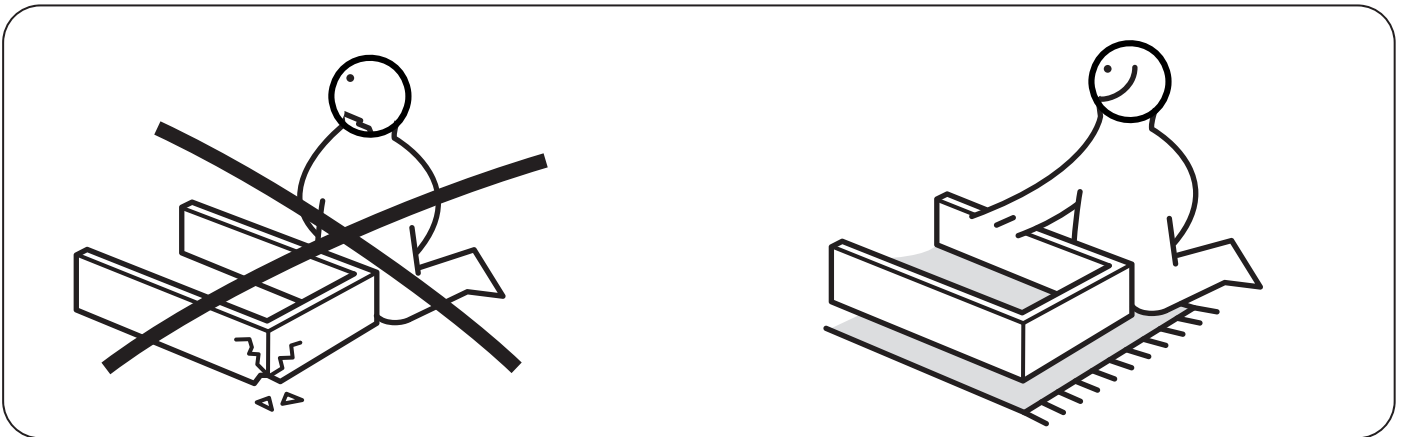

Installation Manual

Trouble shooting:

Missing / Wrong / Broken parts and installation issues

Send email with your question, pic and order NO. to
support@garvee.com

Respond within 24 hours

Issue resolved

Hello, dear buyer.

The assembly of this product can be quite intricate, so please follow the steps below patiently. I will assist you in completing the installation step by step:

- 1、 First, check the parts according to the parts section in the instruction manual. If there are any missing components, please contact us in a timely manner.
- 2、 Begin the installation, and make sure to follow each step rigorously and pay attention to the descriptions provided in the text.
- 3、 When installing the track section, please pay special attention to the position and direction of the track. If you have any questions or concerns, please contact us promptly.(If it is a product without the track, please disregard this step)
- 4、 Once you have completed the installation, you will have a very sturdy and durable item.