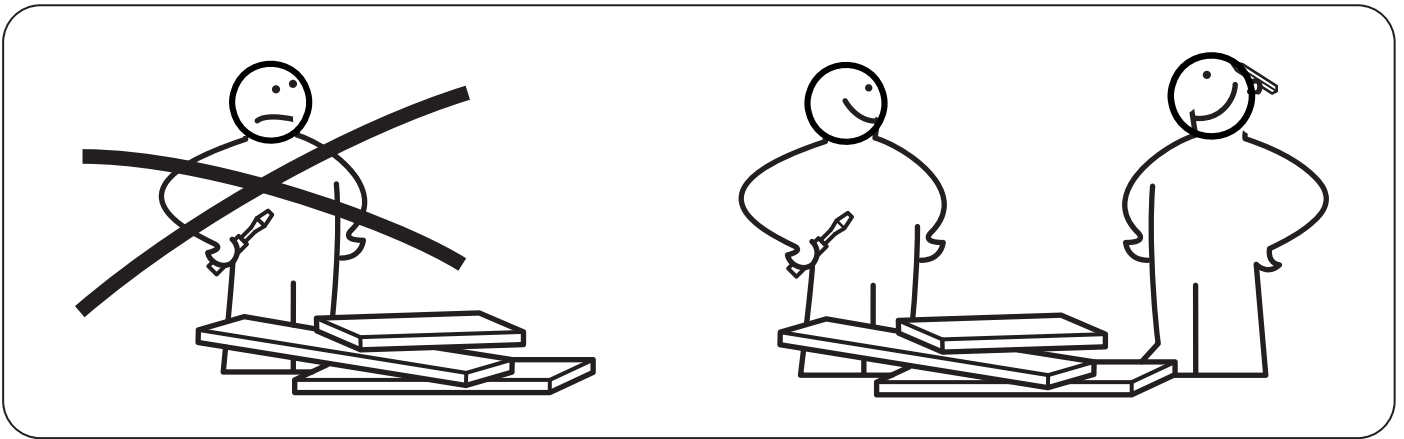

Installation Manual

Trouble shooting:

Missing / Wrong / Broken parts and installation issues

Send email with your question, pic and order NO. to
support@garvee.com

Respond within 24 hours

Issue resolved

Hello, dear buyer.

The assembly of this product can be quite intricate, so please follow the steps below patiently. I will assist you in completing the installation step by step:

- 1、 First, check the parts according to the parts section in the instruction manual. If there are any missing components, please contact us in a timely manner.
- 2、 Begin the installation, and make sure to follow each step rigorously and pay attention to the descriptions provided in the text.
- 3、 When installing the track section, please pay special attention to the position and direction of the track. If you have any questions or concerns, please contact us promptly.(If it is a product without the track, please disregard this step)
- 4、 Once you have completed the installation, you will have a very sturdy and durable item.