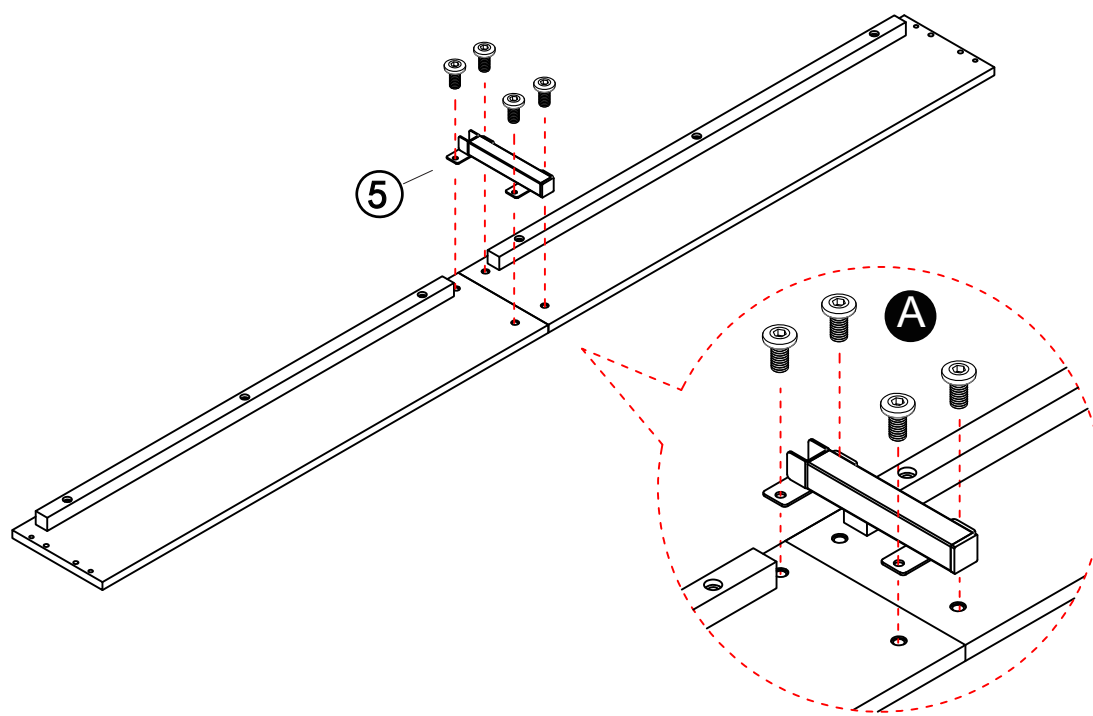

The assembly of this product can be quite intricate, so please follow the steps below patiently. I will assist you in completing the installation step by step:

- 1、 First, check the parts according to the parts section in the instruction manual. If there are any missing components, please contact us in a timely manner.
- 2、 Begin the installation, and make sure to follow each step rigorously and pay attention to the descriptions provided in the text.
- 3、 When installing the track section, please pay special attention to the position and direction of the track. If you have any questions or concerns, please contact us promptly.(If it is a product without the track, please disregard this step)
- 4、 Once you have completed the installation, you will have a very sturdy and durable item.

support@garvee.com

Note: Don't tighten all screws during installation.

Componets

Screws & Tools

A		M6x12mm	x16
B		M6x35mm	x12
C		M6x45mm	x8
D		ø8x30mm	x12
E		M6x10mm	x8
F		2x25x850mm	x4
G		4mm	x1

Check all the components & screws before assembly.

Do not install in case part is missing. contact us to get.

Send email with your question to support@garvee.com

We will resend within 24 hours.

Step:1

D $\varnothing 8 \times 30 \text{mm}$
4PCS

x2

Step:2

A M6x12mm
8PCS

x2

Step:3

B M6x35mm
10PCS

Step:4

A M6x12mm
8PCS

Step:5

Step:6

Step:7