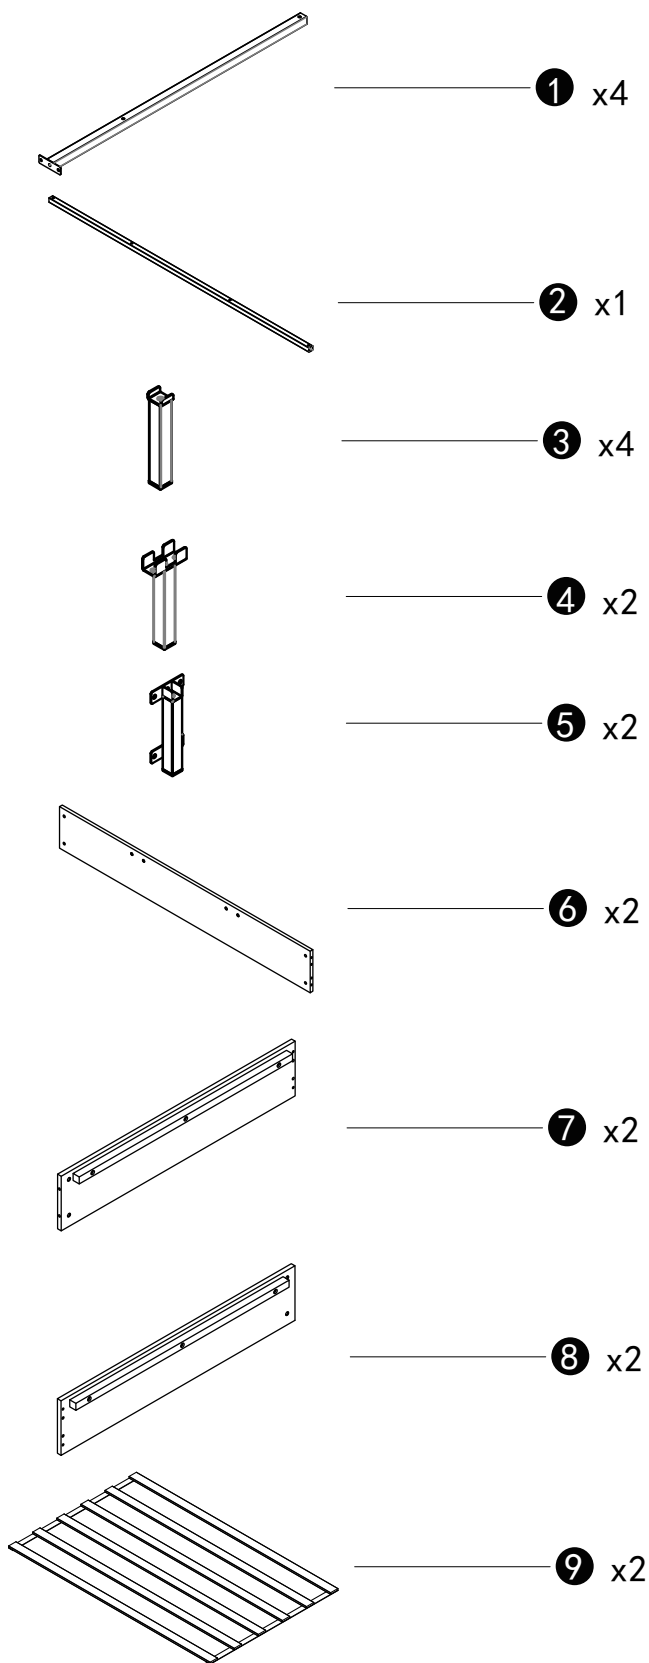

The assembly of this product can be quite intricate, so please follow the steps below patiently. I will assist you in completing the installation step by step:

- 1、 First, check the parts according to the parts section in the instruction manual. If there are any missing components, please contact us in a timely manner.
- 2、 Begin the installation, and make sure to follow each step rigorously and pay attention to the descriptions provided in the text.
- 3、 When installing the track section, please pay special attention to the position and direction of the track. If you have any questions or concerns, please contact us promptly.(If it is a product without the track, please disregard this step)
- 4、 Once you have completed the installation, you will have a very sturdy and durable item.

support@garvee.com

Note: Don't tighten all screws during installation.

Componets

Screws & Tools

A		M6x12mm	x16
B		M6x35mm	x12
C		M6x45mm	x8
D		ø8x30mm	x12
E		M6x10mm	x8
F		2x25x850mm	x4
G		4mm	x1

Check all the components & screws before assembly.