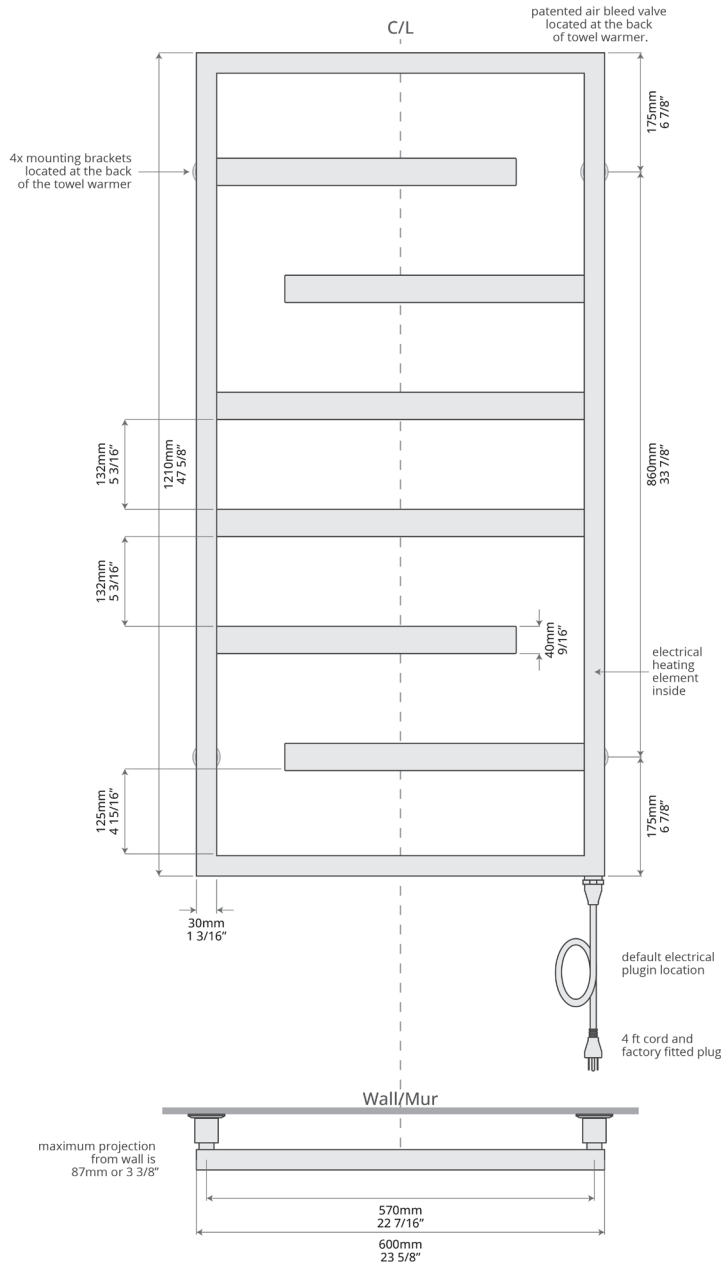

**Installation - PLUGIN**

- Default power cord location is right column but can be pre-ordered on the left
- 4 ft IP55 cord with factory fitted plug

**Add-on option available:**

- Programmable Wi-Fi Smart Switch

**FINISHES:**

**Dimensions (WxHxD):**

23 5/8" x 47 5/8" x 3 1/4"  
(600mm x 1210mm x 82mm)

Model #	Description	Finish	Watts	Volts	Weight (lb)	Metal Type
E92402	23.5"x47.5" Vasto Electric Plug-In	Matte White	300W	120V	27	Mild Steel
E92403	23.5"x47.5" Vasto Electric Plug-In	Chrome	150W	120V	27	Mild Steel
E92404	23.5"x47.5" Vasto Electric Plug-In	Brushed Nickel	150W	120V	27	Stainless Steel
E92405	23.5"x47.5" Vasto Electric Plug-In	Matte Black	300W	120V	27	Mild Steel
E92406	23.5"x47.5" Vasto Electric Plug-In	Polished Nickel	150W	120V	27	Stainless Steel
E92408	23.5"x47.5" Vasto Electric Plug-In	PVD Brushed Gold	150W	120V	27	Stainless Steel
E92409	23.5"x47.5" Vasto Electric Plug-In	PVD Brushed Bronze	150W	120V	27	Stainless Steel

**Diagram and measurements:**

**What's in the box:**

- 1 towel warmer (heating element with electrical connection comes attached)
- 4 screws
- 4 wall anchors
- 4 set screws
- 4 mounting brackets (set)
- 1 allen key