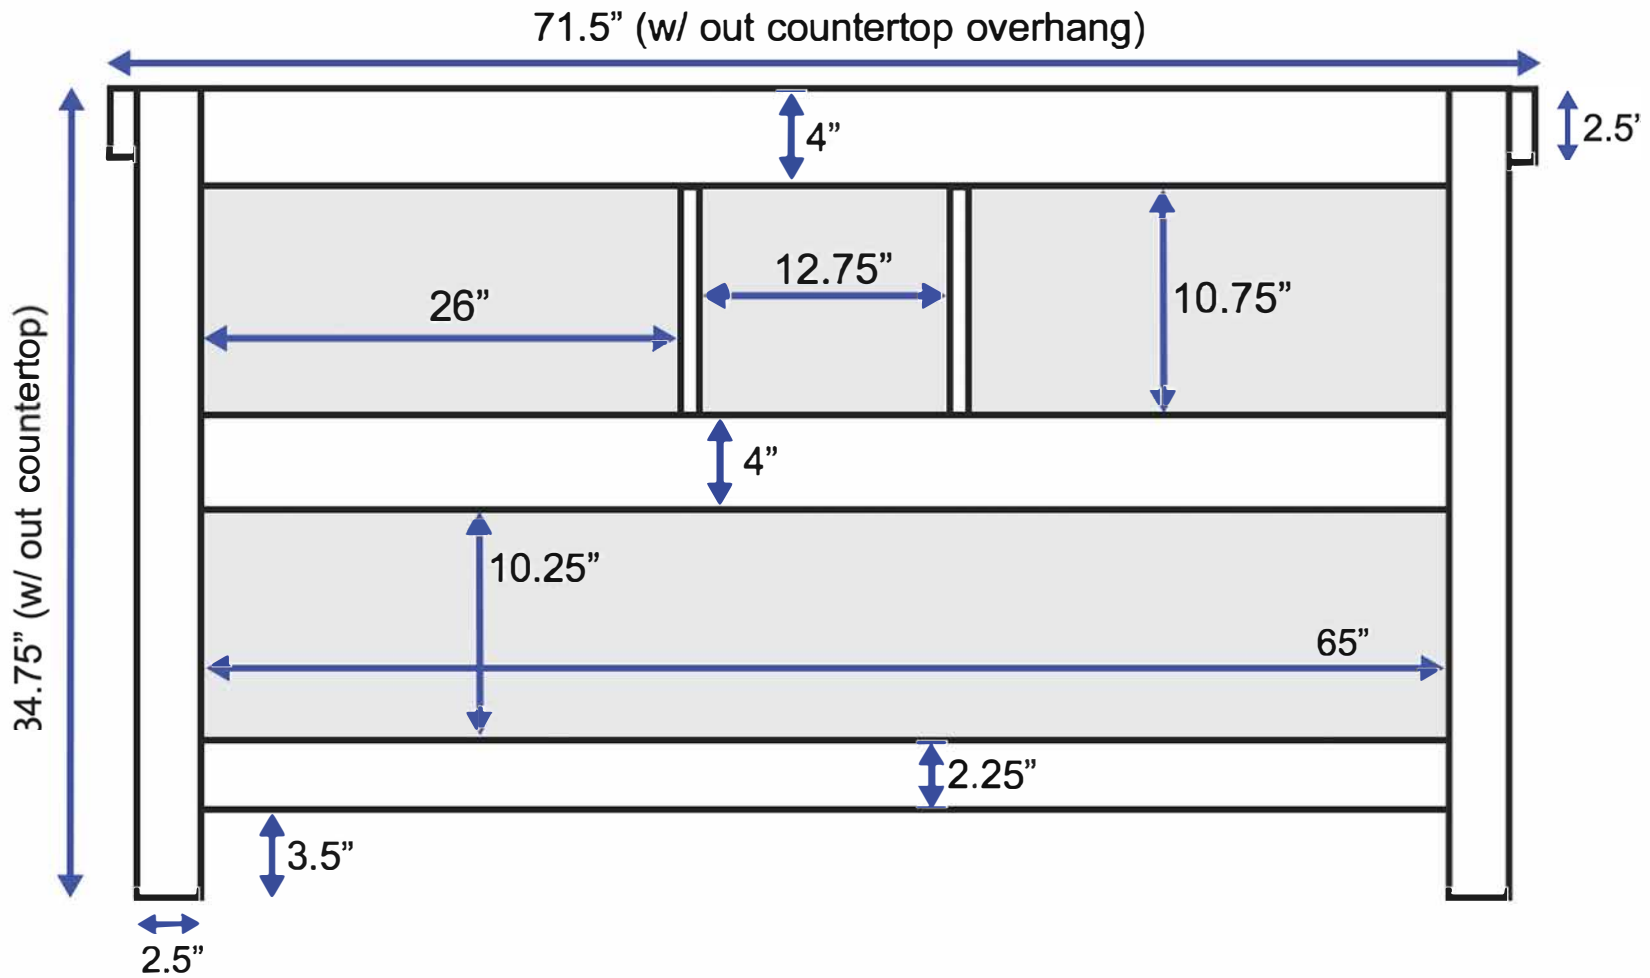

72-inch Double Vanity (Back View)

All measurements are approximate and rounded to the nearest quarter inch.
Please allow for a slight margin of error.