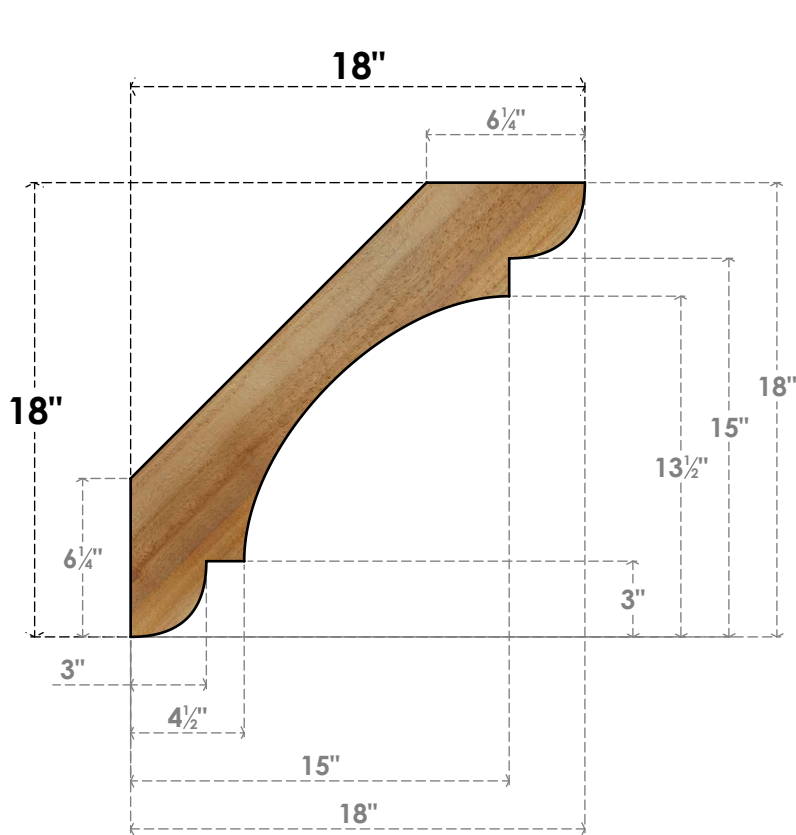

# BRC04X18X18OLY00RWR

4"W X 18"D X 18"H OLYMPIC ROUGH SAWN BRACE, WESTERN RED CEDAR

**SIDE**

**FRONT**

EKENA MILLWORK  
 2300 WEST MAIN ST.  
 CLARKSVILLE, TX 75426  
 TOLL FREE: 866-607-0453  
 WWW.EKENAMILLWORK.COM

**NOTES**

1. INSTALLATION TO BE COMPLETED IN ACCORDANCE WITH MANUFACTURER'S SPECIFICATIONS.
2. DRAWING MAY NOT BE TO SCALE
3. THIS DRAWING IS INTENDED FOR DESIGN AND PLANNING PURPOSES ONLY.
4. ALL INFORMATION CONTAINED HEREIN WAS CURRENT AT THE TIME OF DEVELOPMENT BUT MUST BE REVIEWED AND APPROVED BY THE PRODUCT MANUFACTURER TO BE CONSIDERED ACCURATE.
5. PRODUCTS ARE NOT KILN DRIED. THIS ITEM IS UNIQUE AND WILL CONTAIN THE NATURAL VARIATIONS THAT THE WOOD SPECIES OFFERS. THIS MAY RESULT IN VARIATIONS UP TO 1/4"