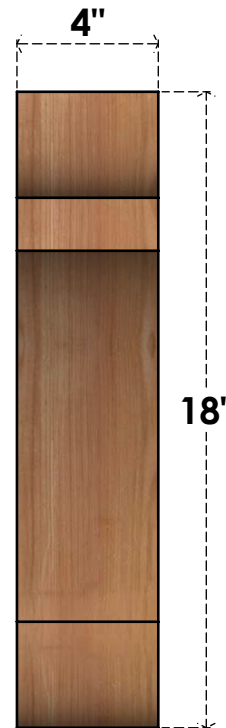

# BRC04X18X18OLY00RWR

4"W X 18"D X 18"H OLYMPIC ROUGH SAWN BRACE, WESTERN RED CEDAR

**SIDE**

**FRONT**

EKENA MILLWORK  
 2300 WEST MAIN ST.  
 CLARKSVILLE, TX 75426  
 TOLL FREE: 866-607-0453  
 WWW.EKENAMILLWORK.COM

**NOTES**

1. INSTALLATION TO BE COMPLETED IN ACCORDANCE WITH MANUFACTURER'S SPECIFICATIONS.
2. DRAWING MAY NOT BE TO SCALE
3. THIS DRAWING IS INTENDED FOR DESIGN AND PLANNING PURPOSES ONLY.
4. ALL INFORMATION CONTAINED HEREIN WAS CURRENT AT THE TIME OF DEVELOPMENT BUT MUST BE REVIEWED AND APPROVED BY THE PRODUCT MANUFACTURER TO BE CONSIDERED ACCURATE.
5. PRODUCTS ARE NOT KILN DRIED. THIS ITEM IS UNIQUE AND WILL CONTAIN THE NATURAL VARIATIONS THAT THE WOOD SPECIES OFFERS. THIS MAY RESULT IN VARIATIONS UP TO 1/4"