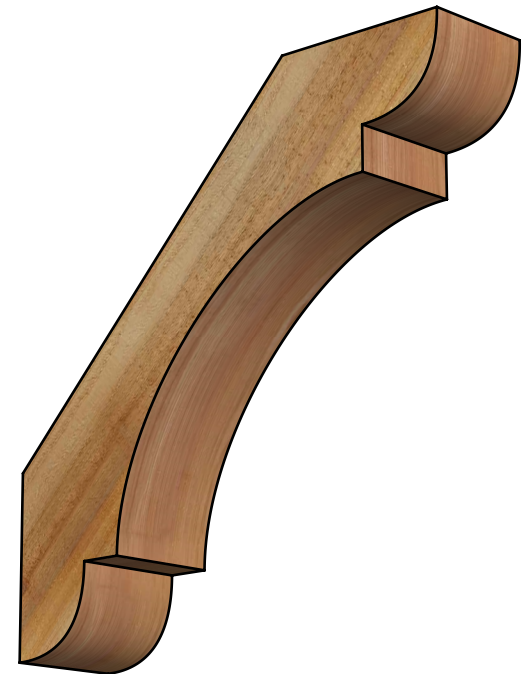

# BRC04X18X18OLY00RWR

4"W X 18"D X 18"H OLYMPIC ROUGH SAWN BRACE, WESTERN RED CEDAR

**SIDE**

**FRONT**

EKENA MILLWORK  
 2300 WEST MAIN ST.  
 CLARKSVILLE, TX 75426  
 TOLL FREE: 866-607-0453  
 WWW.EKENAMILLWORK.COM