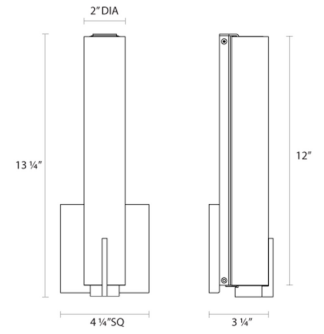

Project:

Spec Sheet

Dimensions

Height:	13.25"
Width:	4.25"
Extends:	3.25"
Minimum Extension:	3.25"
Maximum Extension:	3.25"
Size:	12"
Canopy/Backplate/Base Depth:	4.25
Canopy/Backplate/Base Height:	4.25

Electrical Specs

Installation

Installation:	Licensed electrician required
Installation Orientation:	Horizontal

Shipping

Carton 1 L x W x H:	21" X 7" X 7"
Carton 1 Gross Weight:	3 LBS
Fixture Weight:	3

Shade

Shade 1 Material:	Tubular Etched Glass
-------------------	----------------------