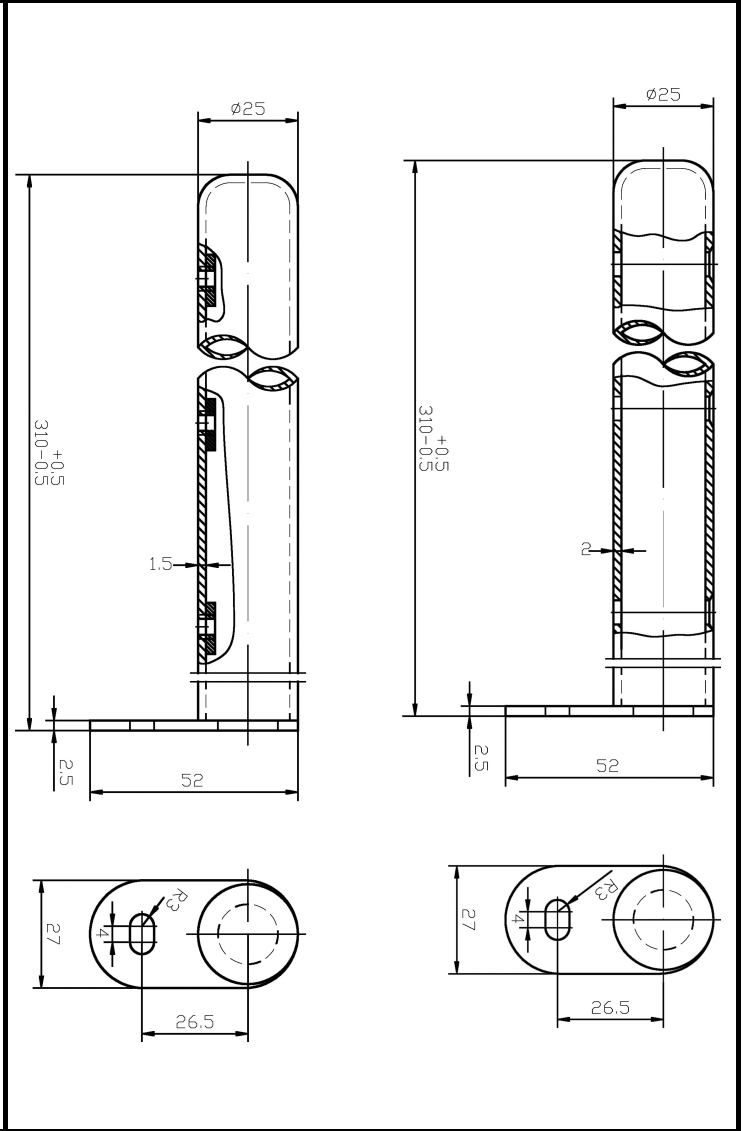

CUSTOMER DATA SHEET - HEATING

SALES CODE: HX300

DESCRIPTION: Colosseum Floor Mounting Kit

PRODUCT DIMENSIONS

Height (mm)	Width (mm)	Depth (mm)	Length (mm)	Nett Wgt Kg
310	27	52		1.57

PACKAGING DIMENSIONS

Height (mm)	Width (mm)	Length (mm)	Gross Wgt Kg
50	120	400	1.57

PACKAGING DATA

Box Colour	White Cardboard Box		
Box Qty	1	Label Colour	White Label
Label Size	100 x 50	Label Qty	1

OUTER BOX DIMENSIONS (If Applicable)

Height (mm)	Width (mm)	Length (mm)	Gross Wgt Kg
Barcode	5055146171782		

PRODUCT DETAILS

Contry of Origin	China				
Fitting Instruction	No				
RAL No	9016				
Heat Element Wattage	Not Applicable				
BTU Outputs	30°C	N/A	50°C	N/A	60°C
Pipe Centres	N/A				
Packaging Volume (L)	N/A				
Wall to Ctr of Tappings	N/A				
Dual Fuel	N/A				

Certification	CE	N/A	RoHS	N/A	WEEE	N/A
Colour/Finish	White					
Product Material	Steel					
Heat Element Wattage Compatible	N/A					
Thermal Outputs (Watts)	30°C	N/A	50°C	N/A	60°C	
Max Projection						
Tube Diameter	N/A					
Floor to Ctr of Tappings	N/A					