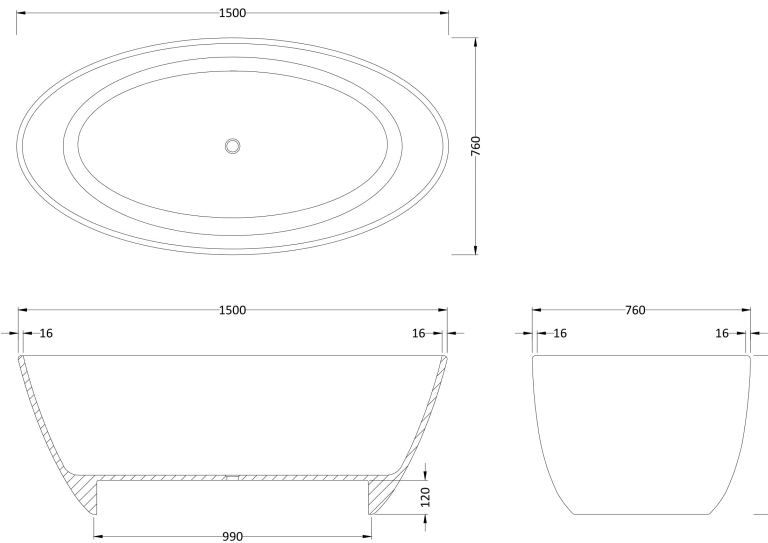

### PRODUCT DIMENSIONS

Length (mm)	Width (mm)	Depth (mm)	Nett Wgt Kg
1510	760	550	75

### PACKAGING DIMENSIONS

Length (mm)	Width (mm)	Depth (mm)	Gross Wgt Kg
1530	800	580	75

### OUTER BOX DIMENSIONS (If Applicable)

Length (mm)	Width (mm)	Height (mm)	Gross Wgt Kg
Barcode	5055275895863		

### PRODUCT DETAILS

Country of Origin	South Africa	Certification	FSC	No	CE	No
Fitting Instruction	Yes	Material Colour Ref'	European White			
Product Material	Cian Solid Surface	Material Thickness	16mm			
Volume (Ltr)	150	Displaced Capacity	80			
Leg Set Inc'	Not Applicable	Waste Inc'	Waste Included			
Drilled/Undrilled	Undrilled For Taps	Includes Grips	No Grips Supplied			
Embossed	No	No of Tapholes	None			
Anti-Slip	No					