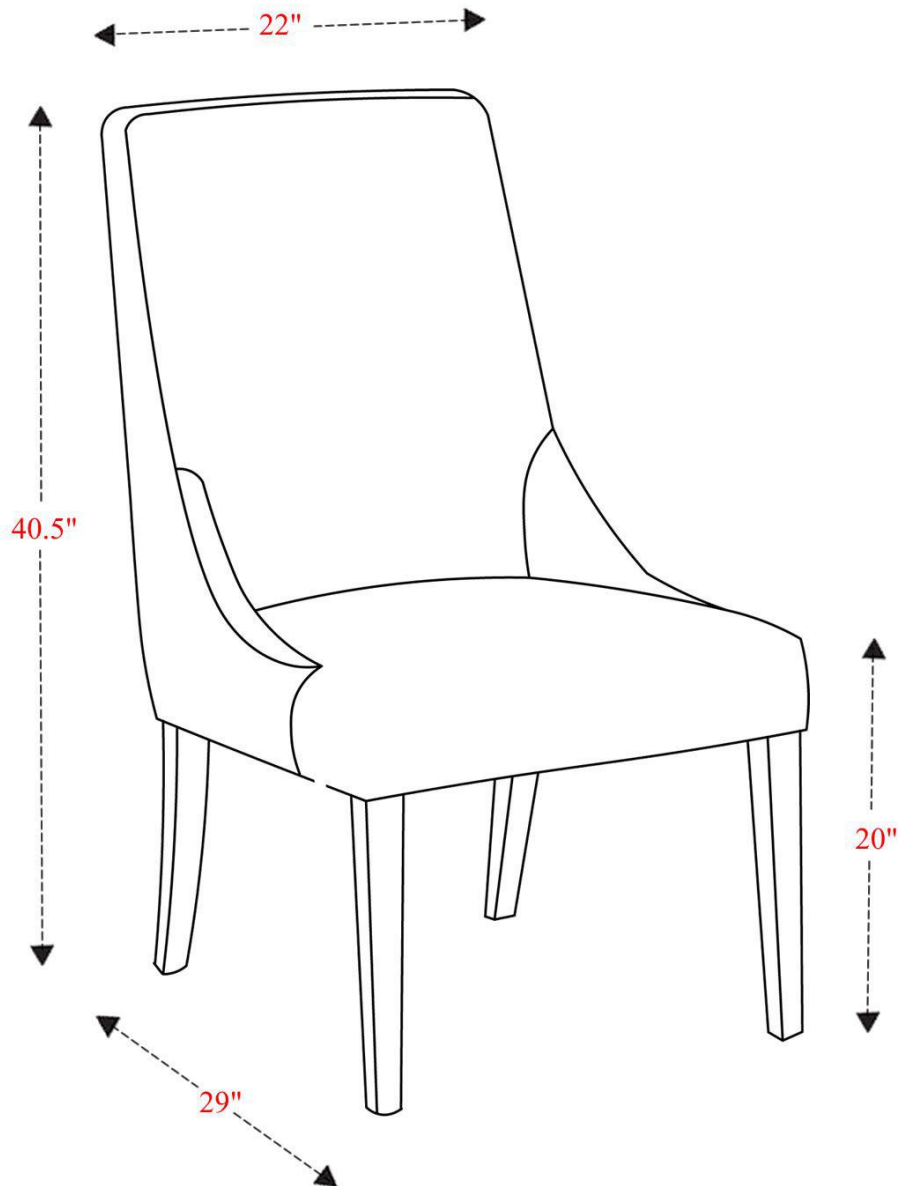

Dining Chair

Overall Dimensions	22" x 29" x 40.5"
--------------------	-------------------

Overall Width	22"
---------------	-----

Overall Depth	29"
---------------	-----

Overall Height	40.5"
----------------	-------

Overall Weight	11.65 lbs
----------------	-----------

Back Width	22"
------------	-----

Back Depth	4.5"
------------	------

Back Height	20.5"
-------------	-------

Seat Width	16"
------------	-----

Seat Depth	18.5"
------------	-------

Seat Height	20"
-------------	-----

Carton Dimensions: 23"W x 30"D x 29.5"H