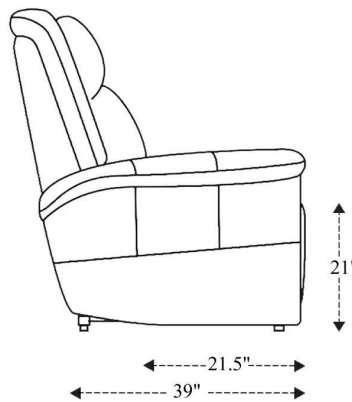

Power Reclining Sofa with Drop Down Console

Overall Dimensions	88" x 39" x 42"
Overall Width	88"
Overall Depth	39"
Overall Height	42"
Overall Weight	274.1 lbs.
Fully Reclined	64"
Distance from Wall	4.5"
Back of Seat to end of Chaise	39.5"
Leg Height <small>(Distance from Foot Rest to Floor in Full Recline)</small>	21.5"
Head Height <small>(Distance from Headrest to Floor in Full Recline)</small>	34.5"

Seat Width	23.5"
Seat Depth	21.5"
Seat Height	21"
Arm Width	8.5"
Arm Depth	20"
Arm Height	26.5"
Back Width	23"
Back Height	25.5"
Headrest Extended from Back	6"