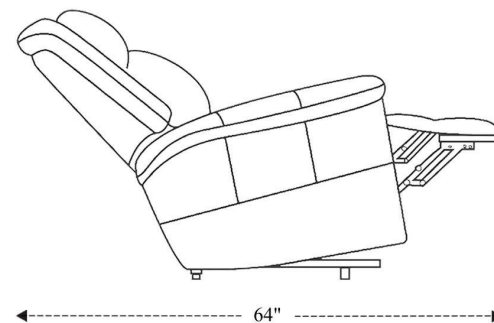

Power Reclining Sofa with Drop Down Console

Overall Dimensions	88" x 39" x 42"
Overall Width	88"
Overall Depth	39"
Overall Height	42"
Overall Weight	274.1 lbs.
Fully Reclined	64"
Distance from Wall	4.5"
Back of Seat to end of Chaise	39.5"
Leg Height <small>(Distance from Foot Rest to Floor in Full Recline)</small>	21.5"
Head Height <small>(Distance from Headrest to Floor in Full Recline)</small>	34.5"

Seat Width	23.5"
Seat Depth	21.5"
Seat Height	21"
Arm Width	8.5"
Arm Depth	20"
Arm Height	26.5"
Back Width	23"
Back Height	25.5"
Headrest Extended from Back	6"