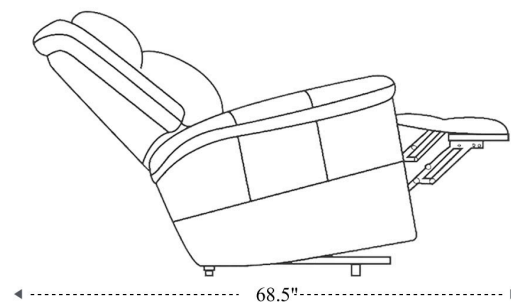

## Manual Reclining Sofa

Overall Dimensions	83.5" x 43.5" x 41"
Overall Width	83.5"
Overall Depth	43.5"
Overall Height	41"
Overall Weight	215.6 lbs.
Fully Reclined	68.5"
Distance from Wall	10.5"
Back of Seat to end of Chaise	40.5"
Leg Height (Distance from Foot Rest to Floor in Full Recline)	22.5"
Head Height (Distance from Headrest to Floor in Full Recline)	30"

Seat Width	64.5"
Seat Depth	22"
Seat Height	20"
Arm Width	9"
Arm Depth	18.5"
Arm Height	26"
Back Width	69"
Back Height	23.5"

# MBOL#812G Glider Recliner

Overall Dimensions	39.5" x 43.5" x 41"
Overall Width	39.5"
Overall Depth	43.5"
Overall Height	41"
Overall Weight	105.6 lbs.
Fully Reclined	68.5"
Distance from Wall	10.5"
Back of Seat to end of Chaise	40.5"
Leg Height (Distance from Foot Rest to Floor in Full Recline)	22.5"
Head Height (Distance from Headrest to Floor in Full Recline)	30"

Seat Width	21.5"
Seat Depth	22"
Seat Height	20"
Arm Width	9"
Arm Depth	18.5"
Arm Height	26"
Back Width	23"
Back Height	28"