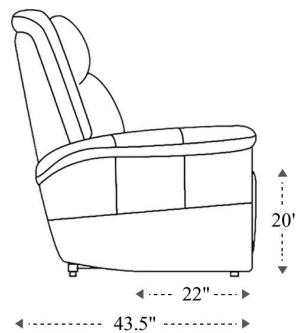

## Manual Reclining Sofa

Overall Dimensions	83.5" x 43.5" x 41"
Overall Width	83.5"
Overall Depth	43.5"
Overall Height	41"
Overall Weight	215.6 lbs.
Fully Reclined	68.5"
Distance from Wall	10.5"
Back of Seat to end of Chaise	40.5"
Leg Height (Distance from Foot Rest to Floor in Full Recline)	22.5"
Head Height (Distance from Headrest to Floor in Full Recline)	30"

Seat Width	64.5"
Seat Depth	22"
Seat Height	20"
Arm Width	9"
Arm Depth	18.5"
Arm Height	26"
Back Width	69"
Back Height	23.5"

# MBOL#812G Glider Recliner

Overall Dimensions	39.5" x 43.5" x 41"
Overall Width	39.5"
Overall Depth	43.5"
Overall Height	41"
Overall Weight	105.6 lbs.
Fully Reclined	68.5"
Distance from Wall	10.5"
Back of Seat to end of Chaise	40.5"
Leg Height (Distance from Foot Rest to Floor in Full Recline)	22.5"
Head Height (Distance from Headrest to Floor in Full Recline)	30"

Seat Width	21.5"
Seat Depth	22"
Seat Height	20"
Arm Width	9"
Arm Depth	18.5"
Arm Height	26"
Back Width	23"
Back Height	28"