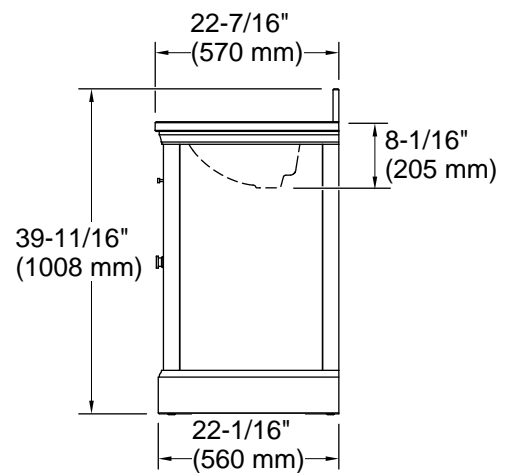

Features

- Set includes cabinet, precut quartz vanity top, backsplash, sink, cabinet hardware
- Convenient tilt-down drawer for storing smaller, frequently-used items
- Three-way adjustable slow-close door hinges for easy cabinet access
- 20" (508 mm) cabinet interior provides ample storage space
- Finish-matched cabinet interior offers generous clearance for plumbing
- Vanity top has 8" (203 mm) widespread faucet holes; requires deck-mount faucet (sold separately)
- Vibrant® Brushed Nickel hardware included on White vanities, Vibrant Brushed Moderne Brass hardware on Ferrous Grey and Tidal Blue vanities, and Matte Black hardware on Light Oak vanities
- White quartz vanity top and backsplash add beauty and long-lasting durability

Material

- Vitreous china sink
- Solid wood and moisture-resistant MDF

Installation

- Separate vanity top makes for simplified installation
- Easy installation – no special tools required

Codes/Standards

ASME A112.19.2/CSA B45.1

Technical Information

All product dimensions are nominal.

Notes

Install this product according to the installation instructions.

Select the type of fastener based upon the wall material. Two 250 lb (113.4 kg) minimum load bearing fasteners are recommended.