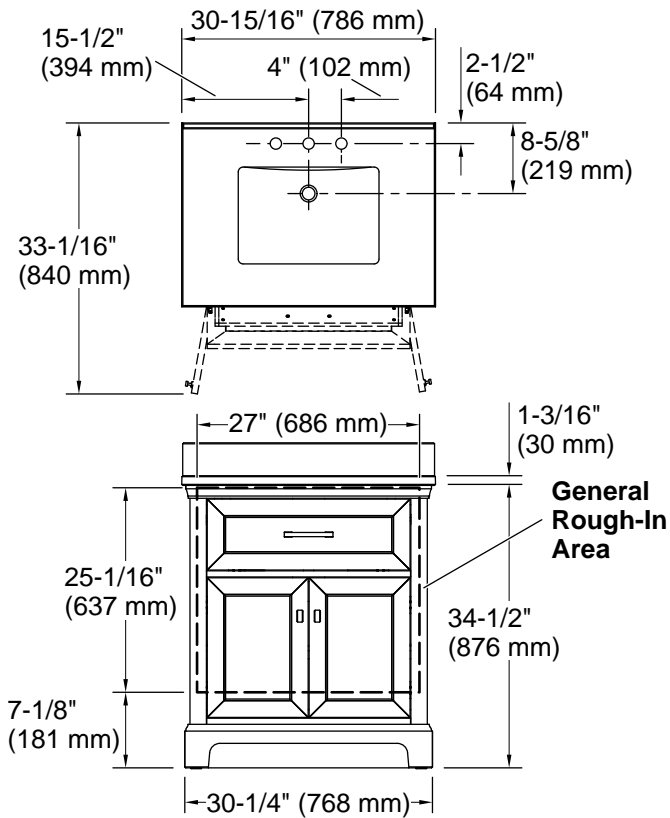

Features

- Set includes cabinet, precut quartz vanity top, backsplash, sink, cabinet hardware
- Convenient tilt-down drawer for storing smaller, frequently-used items
- Three-way adjustable slow-close door hinges for easy cabinet access
- 20" (508 mm) cabinet interior provides ample storage space
- Finish-matched cabinet interior offers generous clearance for plumbing
- Vanity top has 8" (203 mm) widespread faucet holes; requires deck-mount faucet (sold separately)
- Vibrant® Brushed Nickel hardware included on White vanities, Vibrant Brushed Moderne Brass hardware on Ferrous Grey and Tidal Blue vanities, and Matte Black hardware on Light Oak vanities
- White quartz vanity top and backsplash add beauty and long-lasting durability

Technical Information

All product dimensions are nominal.

Notes

Install this product according to the installation instructions.

Select the type of fastener based upon the wall material. Two 250 lb (113.4 kg) minimum load bearing fasteners are recommended.