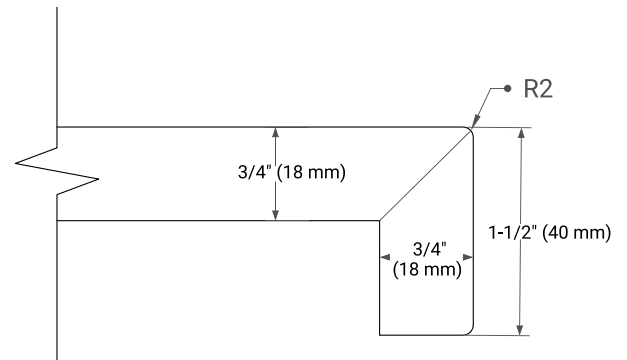

EDGE SIDE VIEW