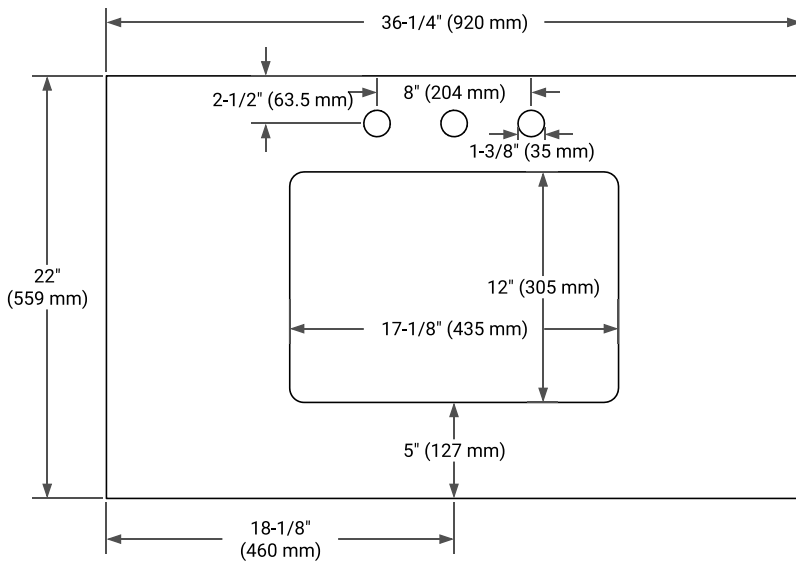

## PLAN VIEW

## OVERALL DIMENSIONS

36.25" W x 22" D x 1.5" H

## FEATURES

- Solid countertop with mitered edges & seams
- Undermount white rectangular sink
- Pre-drilled for 8" widespread faucet

## COUNTERTOP PLAN VIEW