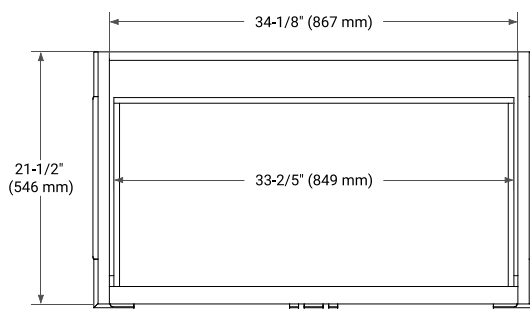

36" SINGLE SINK BASE CABINET

BASE CABINET DIMENSIONS

36" W x 21.5" D x 34.5" H

FEATURES

- Solid wood frame & plywood panels
- Dovetail drawers and joints
- Soft closing doors & drawers

HARDWARE FINISHES*

Brushed Nickel   Satin Brass   Matte Black   Polished Chrome

*Hardware comes preinstalled with the illustrated option. Other finishes are available on our online store if you prefer a different one.

AVAILABLE COLORS

White   Grey   Midnight Blue

FRONT VIEW

SIDE VIEW

PLAN VIEW