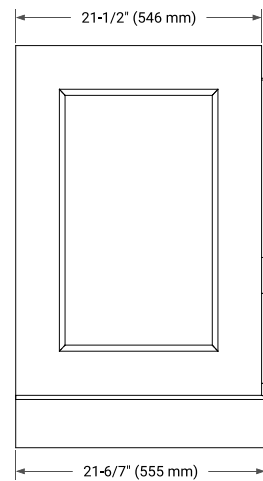

## BASE CABINET DIMENSIONS

36" W x 21.5" D x 34.5" H

## FRONT VIEW

## SIDE VIEW

## OVERALL DIMENSIONS

36.25" W x 22" D x 1.5" H