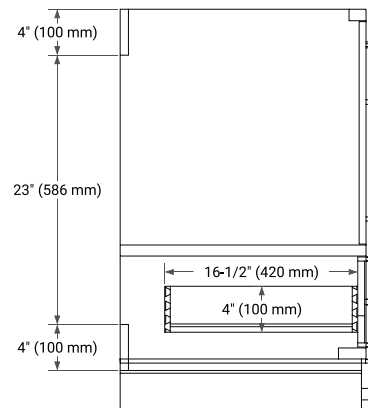

36" SINGLE SINK BASE CABINET

BASE CABINET DIMENSIONS

36" W x 21.5" D x 34.5" H

FEATURES

- Solid wood frame & plywood panels
- Dovetail drawers and joints
- Soft closing doors & drawers

HARDWARE FINISHES*

Brushed Nickel   Satin Brass   Matte Black   Polished Chrome

*Hardware comes preinstalled with the illustrated option. Other finishes are available on our online store if you prefer a different one.

AVAILABLE COLORS

White   Grey   Midnight Blue

FRONT VIEW

SIDE VIEW

PLAN VIEW