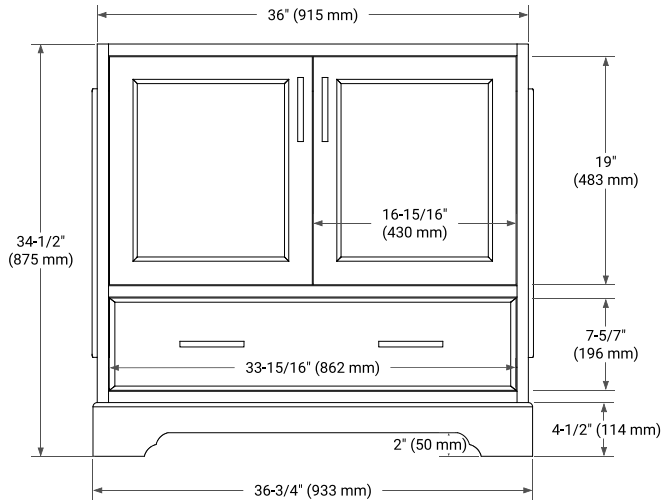

36" SINGLE SINK BASE CABINET

BASE CABINET DIMENSIONS

36" W x 21.5" D x 34.5" H

FEATURES

- Solid wood frame & plywood panels
- Dovetail drawers and joints
- Soft closing doors & drawers

HARDWARE FINISHES*

Brushed Nickel   Satin Brass   Matte Black   Polished Chrome

*Hardware comes preinstalled with the illustrated option. Other finishes are available on our online store if you prefer a different one.

AVAILABLE COLORS

White   Grey   Midnight Blue

FRONT VIEW

SIDE VIEW

PLAN VIEW