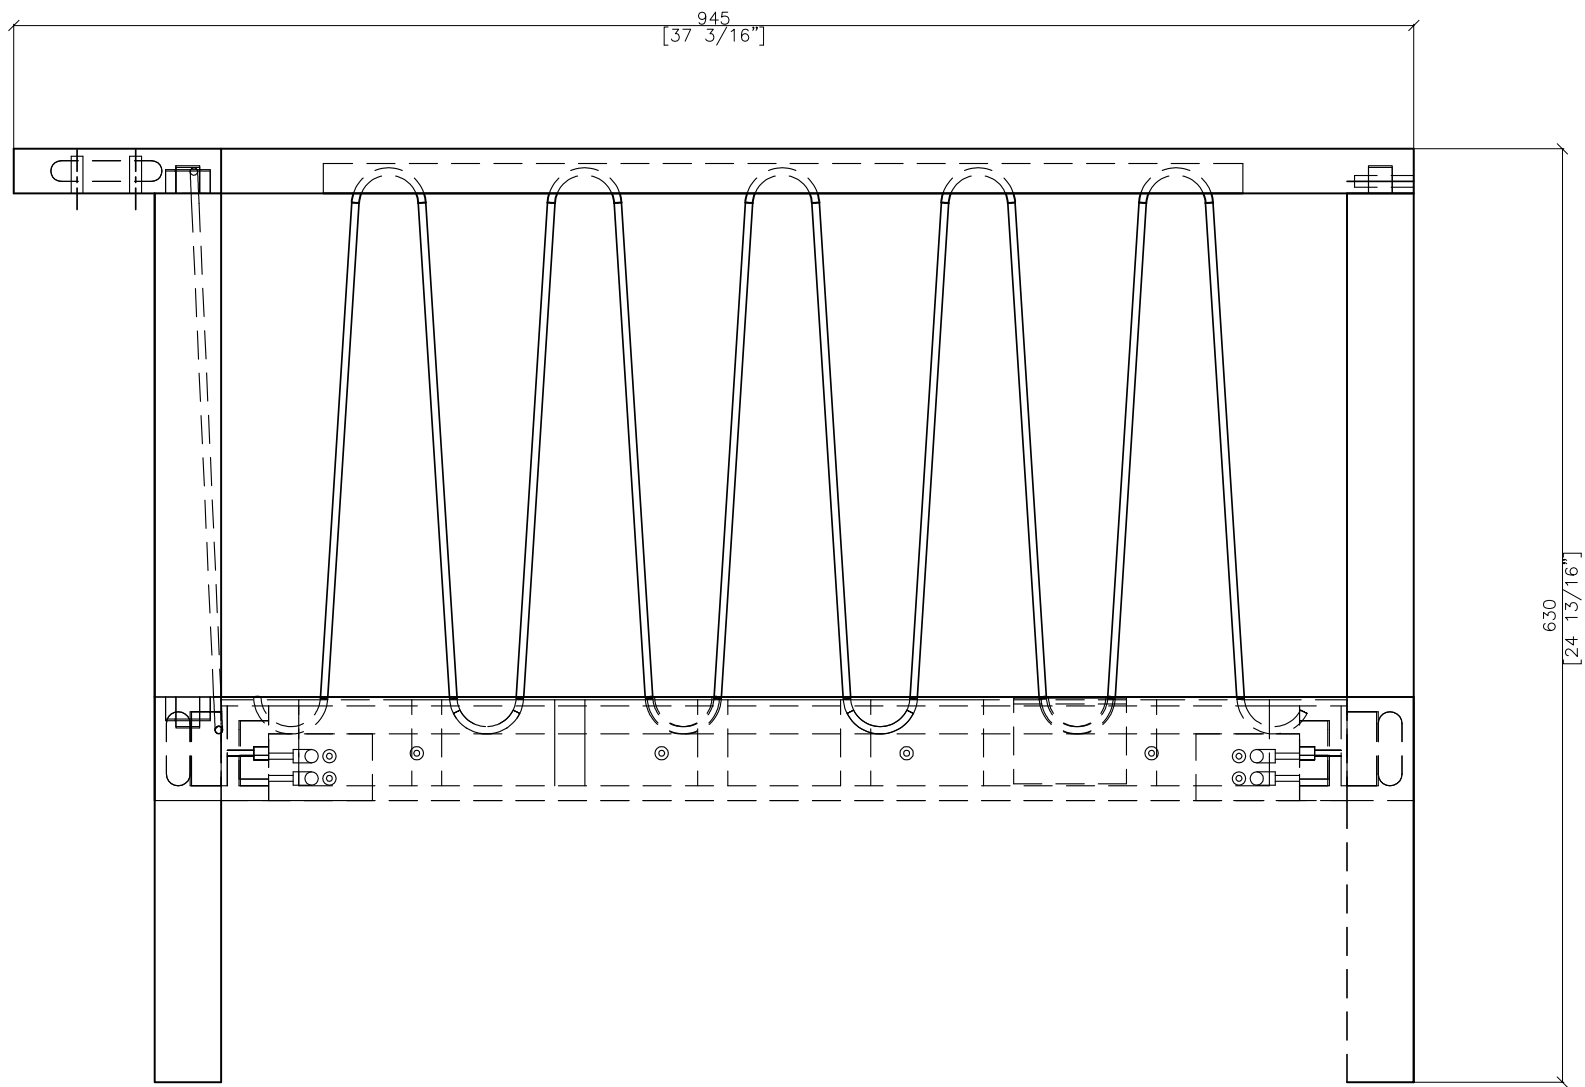

42 GREENE STREET LL NEW YORK NY 10013
T 212.355.0625 F 212.355.0628 WWW.OASIQ.US

MARO 2 Seater Arm Right
W 64 1/2" D 37 1/2" H 24 3/4"
SH 10 1/4" CH 4 1/2" OSH 14 3/4"
66.9 lbs
Teak & rope

MARO: CUSHION FABRICS

Canvas Natural

Charcoal Chine

Clay

MARO: ROPE

ISO VIEW

OASIQ	DWG.NO: FAE0A10-4R	TITLE : ISO VIEW	DIM EXT: 945x1640x636 MM	MATERIAL: TEAK	DRAWN BY :BOY	FINISH DATE : 28-10-16	YUAN	SCALE : 1:1	ISO
						BEGIN DATE : 19-11-14	BOY	⊕	

FRONT VIEW

OASIQ	DWG.NO: FAE0A10-4R	TITLE :FRONT VIEW	DIM EXT: 945x1640x636 MM	MATERIAL: TEAK	DRAWN BY :BOY	FINISH DATE : 28-10-16	YUAN	SCALE : 1:1	P. 5
						BEGIN DATE : 19-11-14	BOY		

EF

SIDE VIEW

ES

OASIQ

DWG.NO: FAE0A10-4R

TITLE : SIDE VIEW

DIM EXT: 945x1640x636 MM

MATERIAL: TEAK

DRAWN BY : BOY

FINISH DATE : 28-10-16
 BEGIN DATE : 19-11-14

YUAN
 BOY

SCALE : 1:1