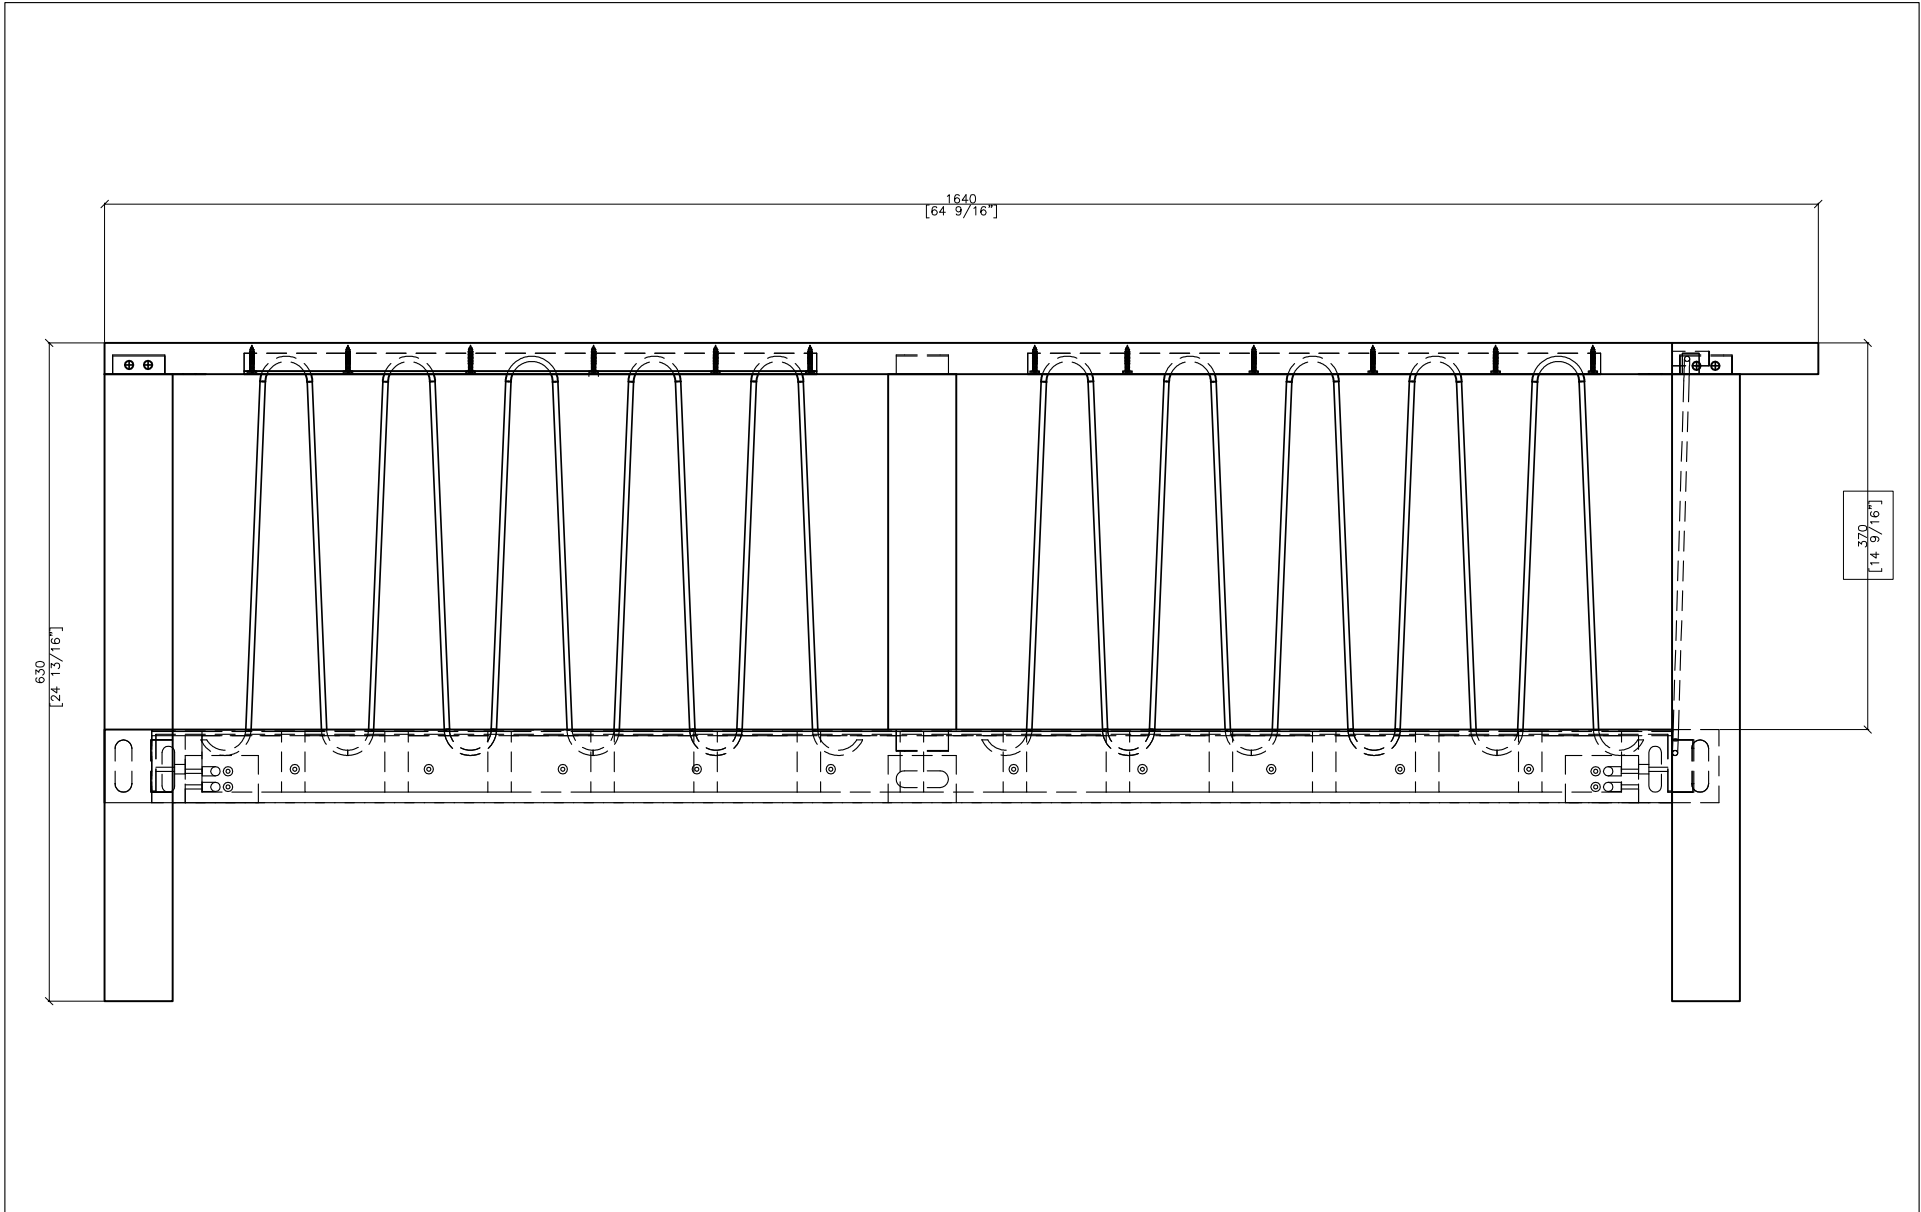

42 GREENE STREET LL NEW YORK NY 10013
T 212.355.0625 F 212.355.0628 WWW.OASIQ.US

MARO 2 Seater Arm Right
W 64 1/2" D 37 1/2" H 24 3/4"
SH 10 1/4" CH 4 1/2" OSH 14 3/4"
66.9 lbs
Teak & rope

MARO: CUSHION FABRICS

Canvas Natural

Charcoal Chine

Clay

MARO: ROPE

ISO VIEW

OASIQ	DWG.NO: FAE0A10-4R	TITLE : ISO VIEW	DIM EXT: 945x1640x636 MM	MATERIAL: TEAK	DRAWN BY :BOY	FINISH DATE : 28-10-16	YUAN	SCALE : 1:1	ISO
						BEGIN DATE : 19-11-14	BOY	⊕	

FRONT VIEW

OASIQ	DWG.NO: FAE0A10-4R	TITLE :FRONT VIEW	DIM EXT: 945x1640x636 MM	MATERIAL: TEAK	DRAWN BY :BOY	FINISH DATE : 28-10-16	YUAN	SCALE : 1:1	P. 5
						BEGIN DATE : 19-11-14	BOY		

EF

SIDE VIEW

ES

OASIQ

DWG.NO: FAE0A10-4R

TITLE : SIDE VIEW

DIM EXT: 945x1640x636 MM

MATERIAL: TEAK

DRAWN BY : BOY

FINISH DATE : 28-10-16
 BEGIN DATE : 19-11-14

YUAN
 BOY

SCALE : 1:1