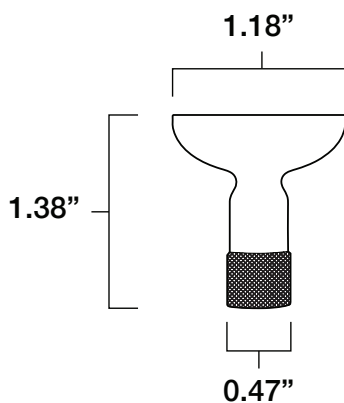

KNURLED CABINET KNOB

Tech Spec

FINISH	SKU	ALSO INCLUDED
Aged Brass	K32-AB	(1) 8-32, 1" Phillips head screw
Graphite	K32-GP	(1) 8-32, 1.75" Phillips head
Polished Nickel	K32-PN	breakable screw
Satin Brass	K32-SB	
Satin Nickel	K32-SN	