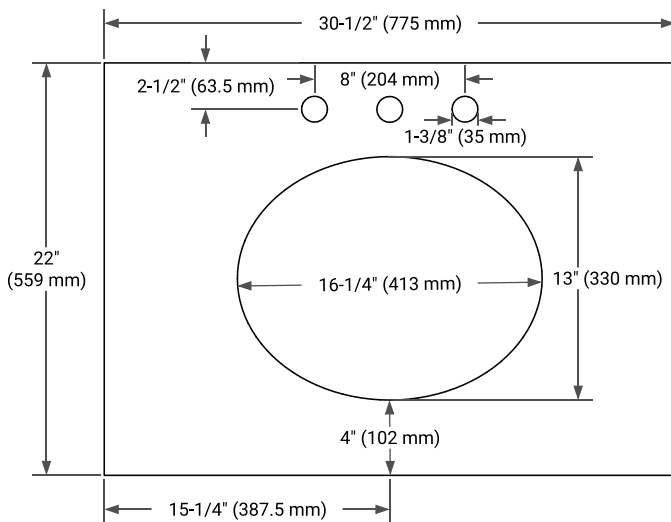

30" SINGLE SINK BASE CABINET

BASE CABINET DIMENSIONS

30" W x 21.6" D x 34.5" H

FEATURES

- Solid wood frame & plywood panels
- Dovetail drawers and joints
- Soft closing doors & drawers

HARDWARE FINISHES*

Brushed Nickel Satin Brass Matte Black Polished Chrome

31" SINGLE OVAL SINK COUNTERTOP WITH 1.5 IN. THICKNESS

OVERALL DIMENSIONS

30.5" W x 22" D x 1.5" H

COUNTERTOP OPTIONS

Carrara Marble

White Quartz

FEATURES

- Solid countertop with mitered edges & seams
- Undermount white oval sink
- Pre-drilled for 8" widespread faucet

INCLUDED

- Countertop
- Matching Backsplash
- Oval Sink

COUNTERTOP PLAN VIEW

EDGE SIDE VIEW

THREE DIMENSIONAL COUNTERTOP VIEW