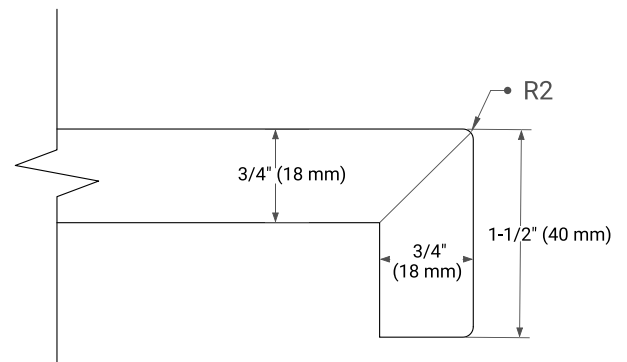

30" SINGLE SINK BASE CABINET

BASE CABINET DIMENSIONS

30" W x 21.6" D x 34.5" H

FEATURES

- Solid wood frame & plywood panels
- Dovetail drawers and joints
- Soft closing doors & drawers

HARDWARE FINISHES*

Brushed Nickel Satin Brass Matte Black Polished Chrome

31" SINGLE OVAL SINK COUNTERTOP WITH 1.5 IN. THICKNESS

OVERALL DIMENSIONS

30.5" W x 22" D x 1.5" H

COUNTERTOP OPTIONS

Carrara Marble

White Quartz

FEATURES

- Solid countertop with mitered edges & seams
- Undermount white oval sink
- Pre-drilled for 8" widespread faucet

INCLUDED

- Countertop
- Matching Backsplash
- Oval Sink

COUNTERTOP PLAN VIEW

EDGE SIDE VIEW

THREE DIMENSIONAL COUNTERTOP VIEW