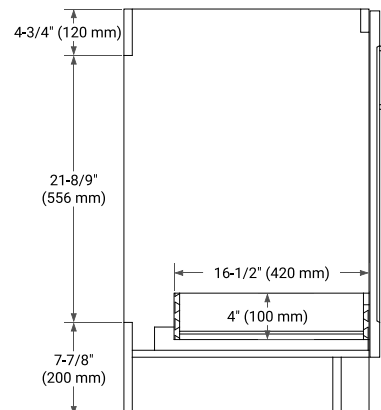

30" SINGLE SINK BASE CABINET

BASE CABINET DIMENSIONS

30" W x 21.6" D x 34.5" H

FEATURES

- Solid wood frame & plywood panels
- Dovetail drawers and joints
- Soft closing doors & drawers

HARDWARE FINISHES*

Brushed Nickel Satin Brass Matte Black Polished Chrome

31" SINGLE OVAL SINK COUNTERTOP WITH 1.5 IN. THICKNESS

OVERALL DIMENSIONS

30.5" W x 22" D x 1.5" H

COUNTERTOP OPTIONS

Carrara Marble

White Quartz

FEATURES

- Solid countertop with mitered edges & seams
- Undermount white oval sink
- Pre-drilled for 8" widespread faucet

INCLUDED

- Countertop
- Matching Backsplash
- Oval Sink

COUNTERTOP PLAN VIEW

EDGE SIDE VIEW

THREE DIMENSIONAL COUNTERTOP VIEW