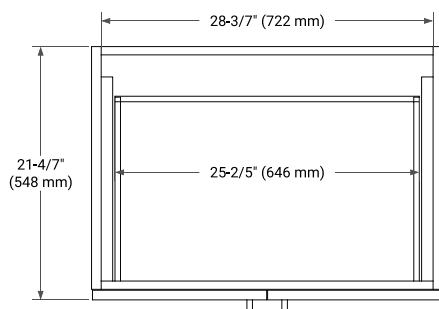

30" SINGLE SINK BASE CABINET

BASE CABINET DIMENSIONS

30" W x 21.6" D x 34.5" H

FEATURES

- Solid wood frame & plywood panels
- Dovetail drawers and joints
- Soft closing doors & drawers

HARDWARE FINISHES*

Brushed Nickel Satin Brass Matte Black Polished Chrome

31" SINGLE OVAL SINK COUNTERTOP WITH 1.5 IN. THICKNESS

OVERALL DIMENSIONS

30.5" W x 22" D x 1.5" H

COUNTERTOP OPTIONS

Carrara Marble

White Quartz

FEATURES

- Solid countertop with mitered edges & seams
- Undermount white oval sink
- Pre-drilled for 8" widespread faucet

INCLUDED

- Countertop
- Matching Backsplash
- Oval Sink

COUNTERTOP PLAN VIEW

EDGE SIDE VIEW

THREE DIMENSIONAL COUNTERTOP VIEW