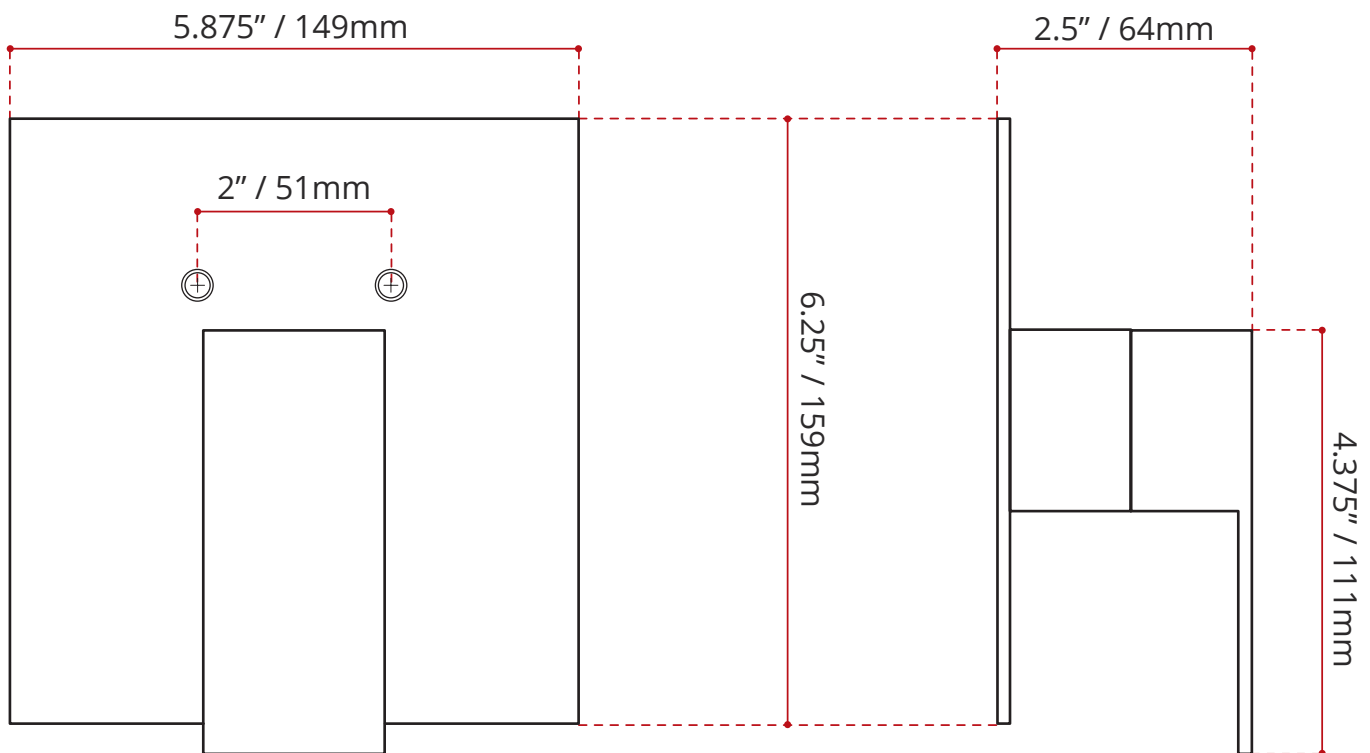

CONFIGURATION

The VABSRK01 comes with the following products:

- **120.735.100**
9" Square shower arm
- **9200.750.110**
6" Square Rain shower head
- **000.697.000**
Universal Rough-in
- **T751.697.100**
Square Trim Kit
- **184.403.100**
Square Bath Spout with Diverter

120.735.100
9" SQUARE SHOWER ARM

- Square cover
- Brass body
- Chrome finish.
- 1/2" NPT Male inlet
- G1/2" Male thread

DISCLAIMER: Measurements may vary $\pm \frac{1}{4}$ " (Diagram Not to scale)

9200.750.110
6" SQUARE RAIN SHOWER HEAD

000.697.000
UNIVERSAL ROUGH-IN

- Solid brass construction
- Back-to-Back installation capabilities
- Square plasterguard allows for right angle cuts
- Thin wall mounting
- Test cap included
- Complies with CSA standards

DISCLAIMER: Measurements may vary $\pm \frac{1}{4}$ " (Diagram Not to scale)

184.403.100
BATHTUB SPOUT WITH DIVERTER

- Square spout
- Female thread
- Sweat copper pipe connection
- Chrome finish

DISCLAIMER: Measurements may vary $\pm \frac{1}{4}$ " (Diagram Not to scale)