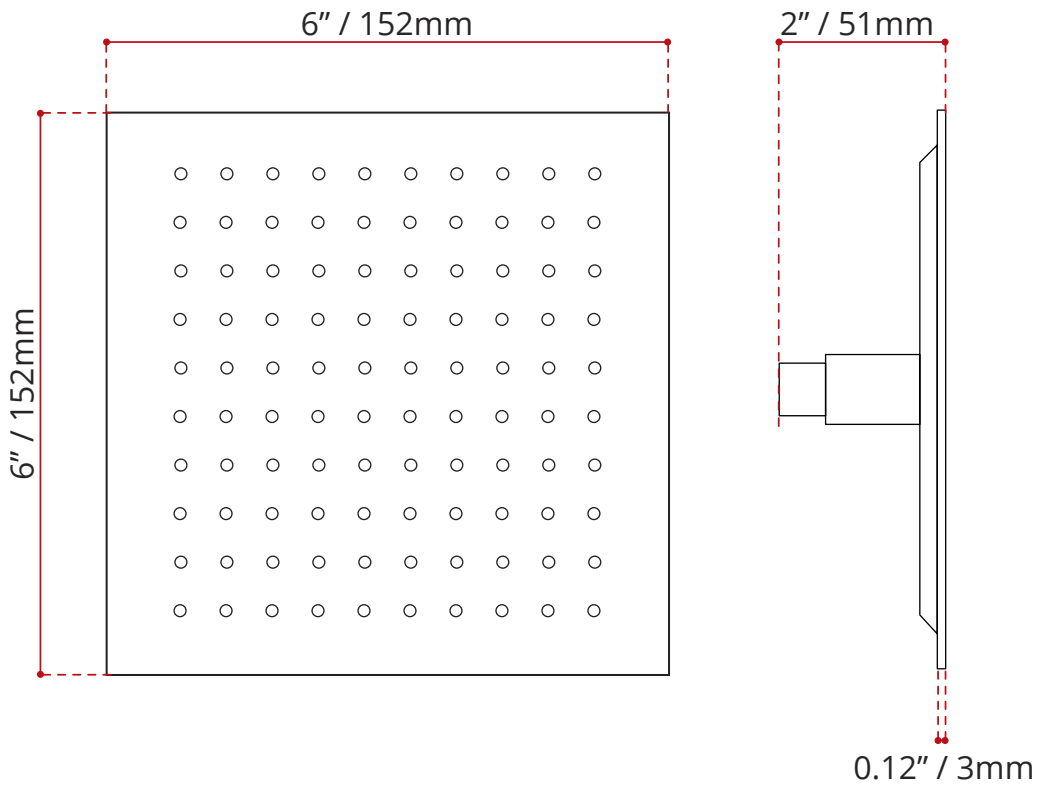

CONFIGURATION

The VABSRK01 comes with the following products:

- **120.735.100**
9" Square shower arm
- **9200.750.110**
6" Square Rain shower head
- **000.697.000**
Universal Rough-in
- **T751.697.100**
Square Trim Kit
- **184.403.100**
Square Bath Spout with Diverter

120.735.100
9" SQUARE SHOWER ARM

- Square cover
- Brass body
- Chrome finish.
- 1/2" NPT Male inlet
- G1/2" Male thread

DISCLAIMER: Measurements may vary $\pm \frac{1}{4}$ " (Diagram Not to scale)

9200.750.110
6" SQUARE RAIN SHOWER HEAD

- Polished stainless steel body
- Chrome finish
- Easy-clean anti-lime
- 1/2" NPT female inlet
- Complies with CSA standards

DISCLAIMER: Measurements may vary $\pm \frac{1}{4}$ " (Diagram Not to scale)

DISCLAIMER: Measurements may vary $\pm \frac{1}{4}$ " (Diagram Not to scale)

184.403.100
BATHTUB SPOUT WITH DIVERTER

- Square spout
- Female thread
- Sweat copper pipe connection
- Chrome finish

DISCLAIMER: Measurements may vary $\pm \frac{1}{4}$ " (Diagram Not to scale)