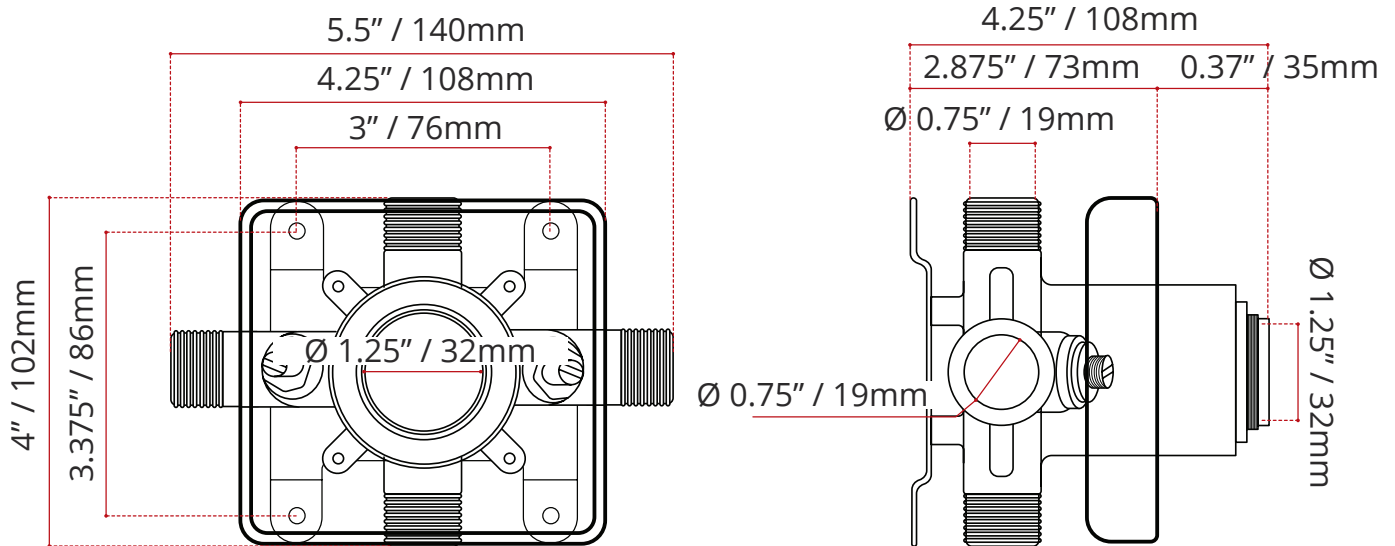

CONFIGURATION

The VABSRK01 comes with the following products:

- **120.735.100**
9" Square shower arm
- **9200.750.110**
6" Square Rain shower head
- **000.697.000**
Universal Rough-in
- **T751.697.100**
Square Trim Kit
- **184.403.100**
Square Bath Spout with Diverter

120.735.100
9" SQUARE SHOWER ARM

- Square cover
- Brass body
- Chrome finish.
- 1/2" NPT Male inlet
- G1/2" Male thread

DISCLAIMER: Measurements may vary $\pm \frac{1}{4}$ " (Diagram Not to scale)

9200.750.110
6" SQUARE RAIN SHOWER HEAD

- Polished stainless steel body
- Chrome finish
- Easy-clean anti-lime
- 1/2" NPT female inlet
- Complies with CSA standards

DISCLAIMER: Measurements may vary $\pm \frac{1}{4}$ " (Diagram Not to scale)

000.697.000
UNIVERSAL ROUGH-IN

- Solid brass construction
- Back-to-Back installation capabilities
- Square plasterguard allows for right angle cuts
- Thin wall mounting
- Test cap included
- Complies with CSA standards