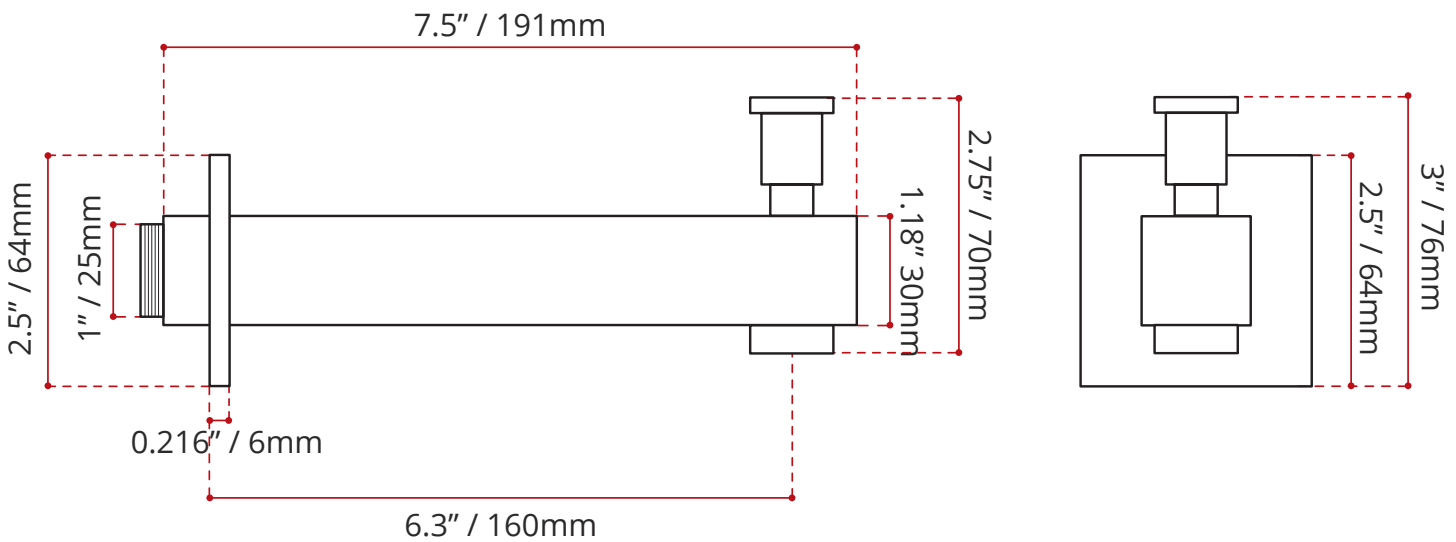

120.735.100
9" SQUARE SHOWER ARM

- Square cover
- Brass body
- Chrome finish.
- 1/2" NPT Male inlet
- G1/2" Male thread

DISCLAIMER: Measurements may vary $\pm \frac{1}{4}$ " (Diagram Not to scale)

9200.750.110
6" SQUARE RAIN SHOWER HEAD

- Polished stainless steel body
- Chrome finish
- Easy-clean anti-lime
- 1/2" NPT female inlet
- Complies with CSA standards

DISCLAIMER: Measurements may vary $\pm \frac{1}{4}$ " (Diagram Not to scale)

DISCLAIMER: Measurements may vary ± 1/4" (Diagram Not to scale)

T751.697.100
SQUARE TRIM KIT

- Single Handle Square trim kit
- For use with 000.697.000 Universal rough-in
- High quality, drip-free ceramic cartridge
- Corrosion & discolouration resistant
- Complies with CSA & IAPMO standards

DISCLAIMER: Measurements may vary $\pm \frac{1}{4}$ " (Diagram Not to scale)

184.403.100
BATHTUB SPOUT WITH DIVERTER

- Square spout
- Female thread
- Sweat copper pipe connection
- Chrome finish

DISCLAIMER: Measurements may vary $\pm \frac{1}{4}$ " (Diagram Not to scale)