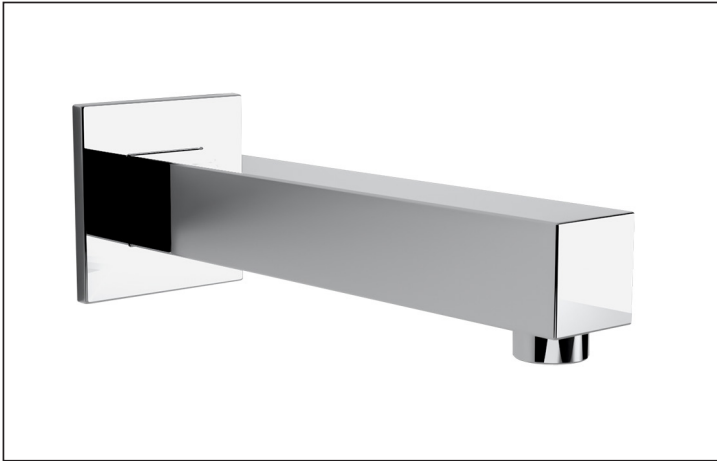

- Polished stainless steel body
- Chrome finish
- Easy-clean anti-lime
- 1/2" NPT female inlet
- Complies with CSA standards

DISCLAIMER: Measurements may vary $\pm \frac{1}{4}$ " (Diagram Not to scale)

000.697.000
UNIVERSAL ROUGH-IN

- Solid brass construction
- Back-to-Back installation capabilities
- Square plasterguard allows for right angle cuts
- Thin wall mounting
- Test cap included
- Complies with CSA standards

DISCLAIMER: Measurements may vary ± 1/4" (Diagram Not to scale)

T751.697.100
SQUARE TRIM KIT

- Single Handle Square trim kit
- For use with 000.697.000 Universal rough-in
- High quality, drip-free ceramic cartridge
- Corrosion & discolouration resistant
- Complies with CSA & IAPMO standards

DISCLAIMER: Measurements may vary $\pm \frac{1}{4}$ " (Diagram Not to scale)

184.403.100
BATHTUB SPOUT WITH DIVERTER

- Square spout
- Female thread
- Sweat copper pipe connection
- Chrome finish

DISCLAIMER: Measurements may vary $\pm \frac{1}{4}$ " (Diagram Not to scale)