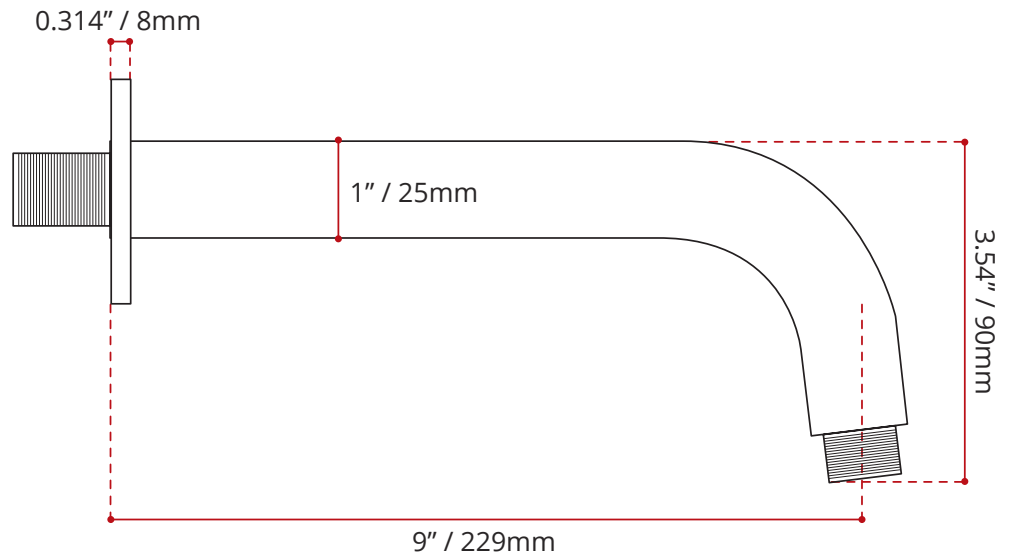

CONFIGURATION

The VABSRK01 comes with the following products:

- **120.735.100**
9" Square shower arm
- **9200.750.110**
6" Square Rain shower head
- **000.697.000**
Universal Rough-in
- **T751.697.100**
Square Trim Kit
- **184.403.100**
Square Bath Spout with Diverter

120.735.100
9" SQUARE SHOWER ARM

- Square cover
- Brass body
- Chrome finish.
- 1/2" NPT Male inlet
- G1/2" Male thread

DISCLAIMER: Measurements may vary $\pm \frac{1}{4}$ " (Diagram Not to scale)

9200.750.110
6" SQUARE RAIN SHOWER HEAD

- Polished stainless steel body
- Chrome finish
- Easy-clean anti-lime
- 1/2" NPT female inlet
- Complies with CSA standards

DISCLAIMER: Measurements may vary $\pm \frac{1}{4}$ " (Diagram Not to scale)

DISCLAIMER: Measurements may vary $\pm \frac{1}{4}$ " (Diagram Not to scale)

184.403.100
BATHTUB SPOUT WITH DIVERTER

- Square spout
- Female thread
- Sweat copper pipe connection
- Chrome finish

DISCLAIMER: Measurements may vary $\pm \frac{1}{4}$ " (Diagram Not to scale)