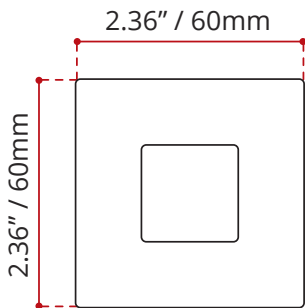

CONFIGURATION

The VABSRK01 comes with the following products:

- **120.735.100**
9" Square shower arm
- **9200.750.110**
6" Square Rain shower head
- **000.697.000**
Universal Rough-in
- **T751.697.100**
Square Trim Kit
- **184.403.100**
Square Bath Spout with Diverter

120.735.100
9" SQUARE SHOWER ARM

- Square cover
- Brass body
- Chrome finish.
- 1/2" NPT Male inlet
- G1/2" Male thread

DISCLAIMER: Measurements may vary $\pm \frac{1}{4}$ " (Diagram Not to scale)

9200.750.110
6" SQUARE RAIN SHOWER HEAD

DISCLAIMER: Measurements may vary $\pm \frac{1}{4}$ " (Diagram Not to scale)

184.403.100
BATHTUB SPOUT WITH DIVERTER

- Square spout
- Female thread
- Sweat copper pipe connection
- Chrome finish

DISCLAIMER: Measurements may vary $\pm \frac{1}{4}$ " (Diagram Not to scale)