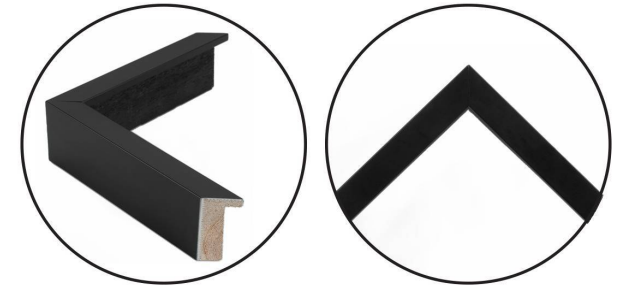

# WENDOVER ART GROUP

---

ITEM NUMBER : **WST0005**

TITLE : **Graffiti Mirage**

OUTWARD DIMENSION (W X H) : **73" x 51"**

FRAME (WIDTH X DEPTH) : **M0855 | 0.75" x 2.13"**

FRAME FINISH : **Standard Frame**

**Matte Black**

DESCRIPTION :

**Giclee on Canvas, Artist Enhanced, Two Canvas Panels**

**Framed Together in One Frame**