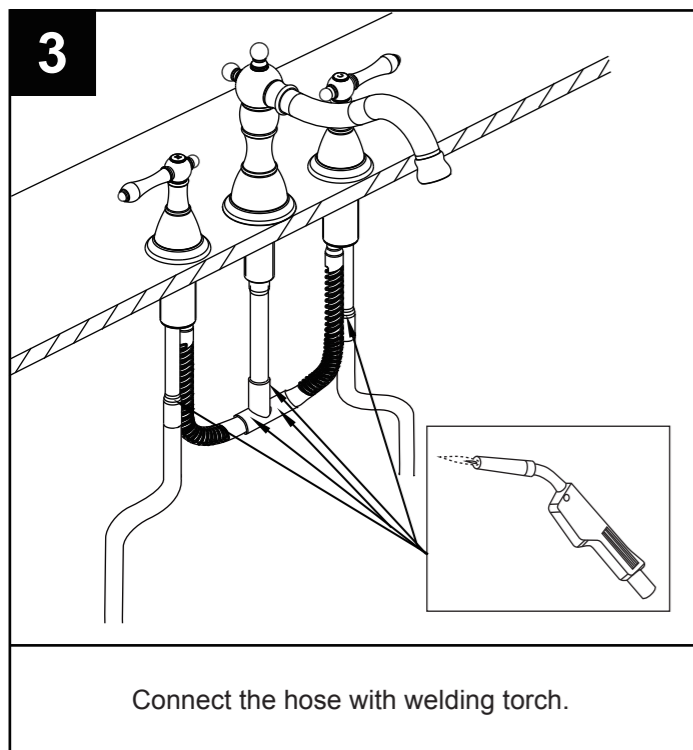

NO.	Description	Part No.
1	Handle Assembly-Hot	5Y0118200CP/AP/HA0
2	Handle Adaptor-Hot	9Q0758NT
3	Cartridge Assembly	9V0001NT
4	Handle Adaptor-Cold	9Q0760NT
5	Aerator Assembly	5Y0200300CP/AP/HA0
6	Handle Assembly-Cold	5Y0118300CP/AP/HA0

Limited Lifetime Warranty

Ultra Faucets warrants to the original purchaser that its products will be free from defects in workmanship and materials. All Ultra Faucets are provided with a life time limited warranty. This warranty does not cover any other labor or service charges associated with the removal, repair, or reinstallation of Ultra Faucets products. This express warranty does not apply to products that have been damaged as a result of misuse, abuse, negligence, accident, faulty installation or maintenance practices and/or used in any manner contrary to those recommended by the manufacturer.

Need help? Please call our toll-free customer service line at 1-888-658-5872 for additional assistance or service.

Besoin d'aide? Veuillez communiquer avec notre service à la clientèle au numéro gratuit 1-888-658-5872 pour tous renseignements ou services complémentaires.

¿Requiere asistencia? Llame a nuestro Servicio al Cliente, sin costo, al 1-888-658-5872 para asistencia adicional o servicio.