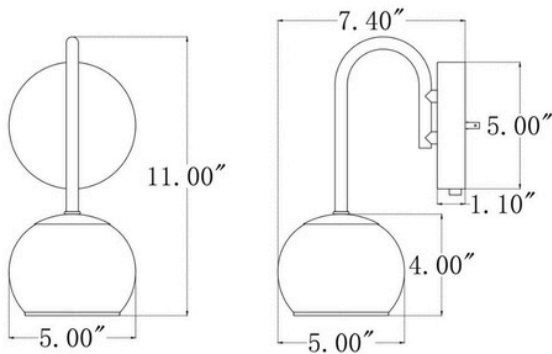

## Fixture Attributes

**Category:** Interior Wall Sconce

**Finish:** Lacquered Brass

**Body:** Steel+Aluminum

**Shade Finish:** Clear

**Overall Size:** 5"x7.4"x11"

**Rod/Chain Length:** N/A

**Max. Height from Ceiling:** N/A

**Min. Height from Ceiling:** N/A

**Weight of fixture:** 1.98 LBS

**Certifications/Qualifications:** UL / cUL

**Smart SkyPlug Compatible:** N/A

**Warranty:** [www.skyplug.com/warranty](http://www.skyplug.com/warranty)

## Light Source

**Lamp** Not Included

**Lamp Type:** G16.5

**Incandescent or LED**

**Number of bulbs:** 1

**Max Wattage/Range:** 60W

**Voltage:** 120

**Socket Type:** E12 CAND BASE