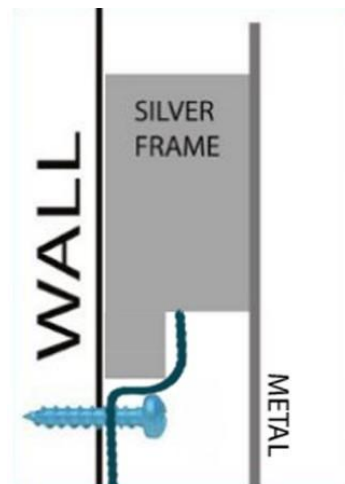

### STEP 1:

Determine where you would like to hang your metal art. Your metal art has the wall bracket built into the actual wood frames.

The top part of each frame is designed with a lip, which you will hang over the included screws.

### STEP 2:

For multi panel art, we recommend using 2 screws per panel.

For single panel art, we recommend using 4-6 screws, depending on the size.

### STEP 3:

Using a measuring tape, measure the distance from your first set of screws to the desired placement of your second panel, mark the wall and insert the next set of screws.

Repeat the same measurement and screw insertion process per number of panels to ensure even spacing.

For the single panel art, measure the distance between the first and second screw and repeat per number of desired screws.

Lip for hanging over screw