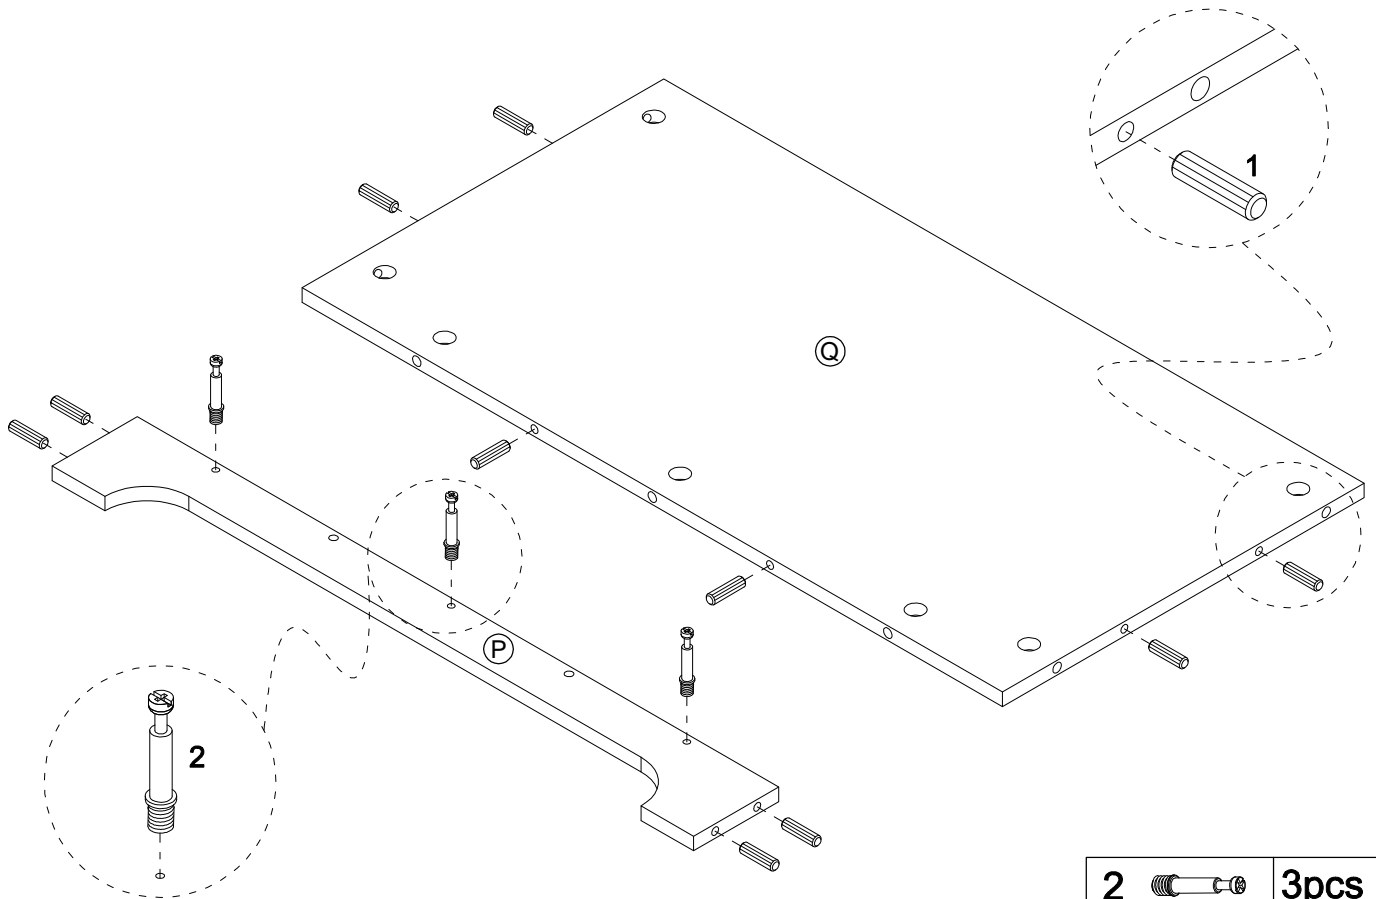

STEP 3

2		3pcs
1		10pcs

STEP 4

3		3pcs