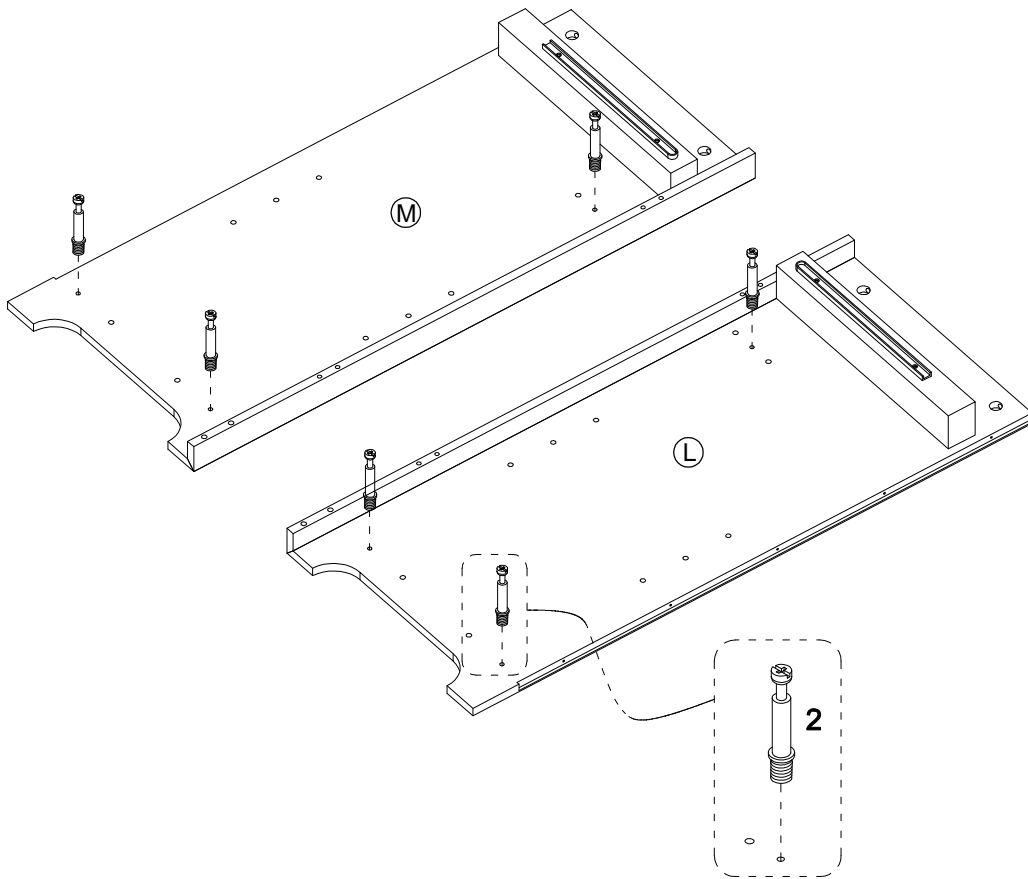

STEP 1

2		6pcs

STEP 2

1		4pcs